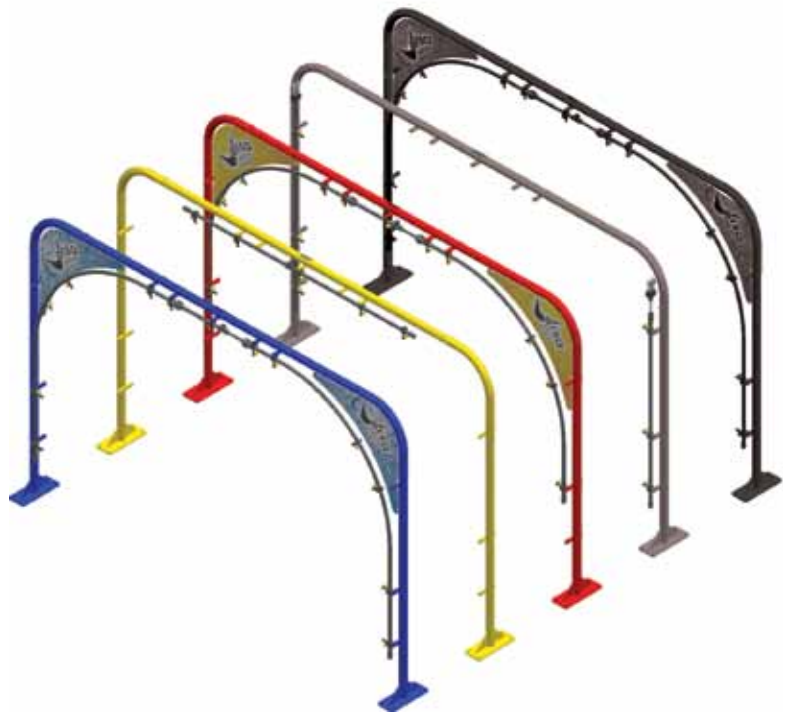

## ***FLEXIBLE STYLE***

*Produce clean, dry, shiny vehicles with the Versa Arch Series. Customize your Versa Arches to meet the demands of each application, from pre-soak and rinse to clear coat and drying agent. Add a touch of personality with your choice of color options and decals.*

### ***Customize for Every Application***

Our Versa Arches along with our versatile selection of manifolds offers you the precise, thorough and efficient chemical application that you need to keep costs down and get great cleaning, shining and drying results...every time!

## WHY CHOOSE VERSA ARCH?

- Nozzles designed for each application provide better coverage using less product
- Adjustable spray patterns aim nozzles where needed and reduce costly chemical overspray and overlap
- Saves critical tunnel space by eliminating the need for additional nozzles or multiple arches
- Maintenance is fast and easy with quick disconnect nozzles
- Corrosion resistant Pro-Coat finish available in standard silver-grey or black, or optional red, blue, yellow and black
- Choose from our standard corner decals, or leverage your exposure with custom branding
- Optional corner plates available for customization