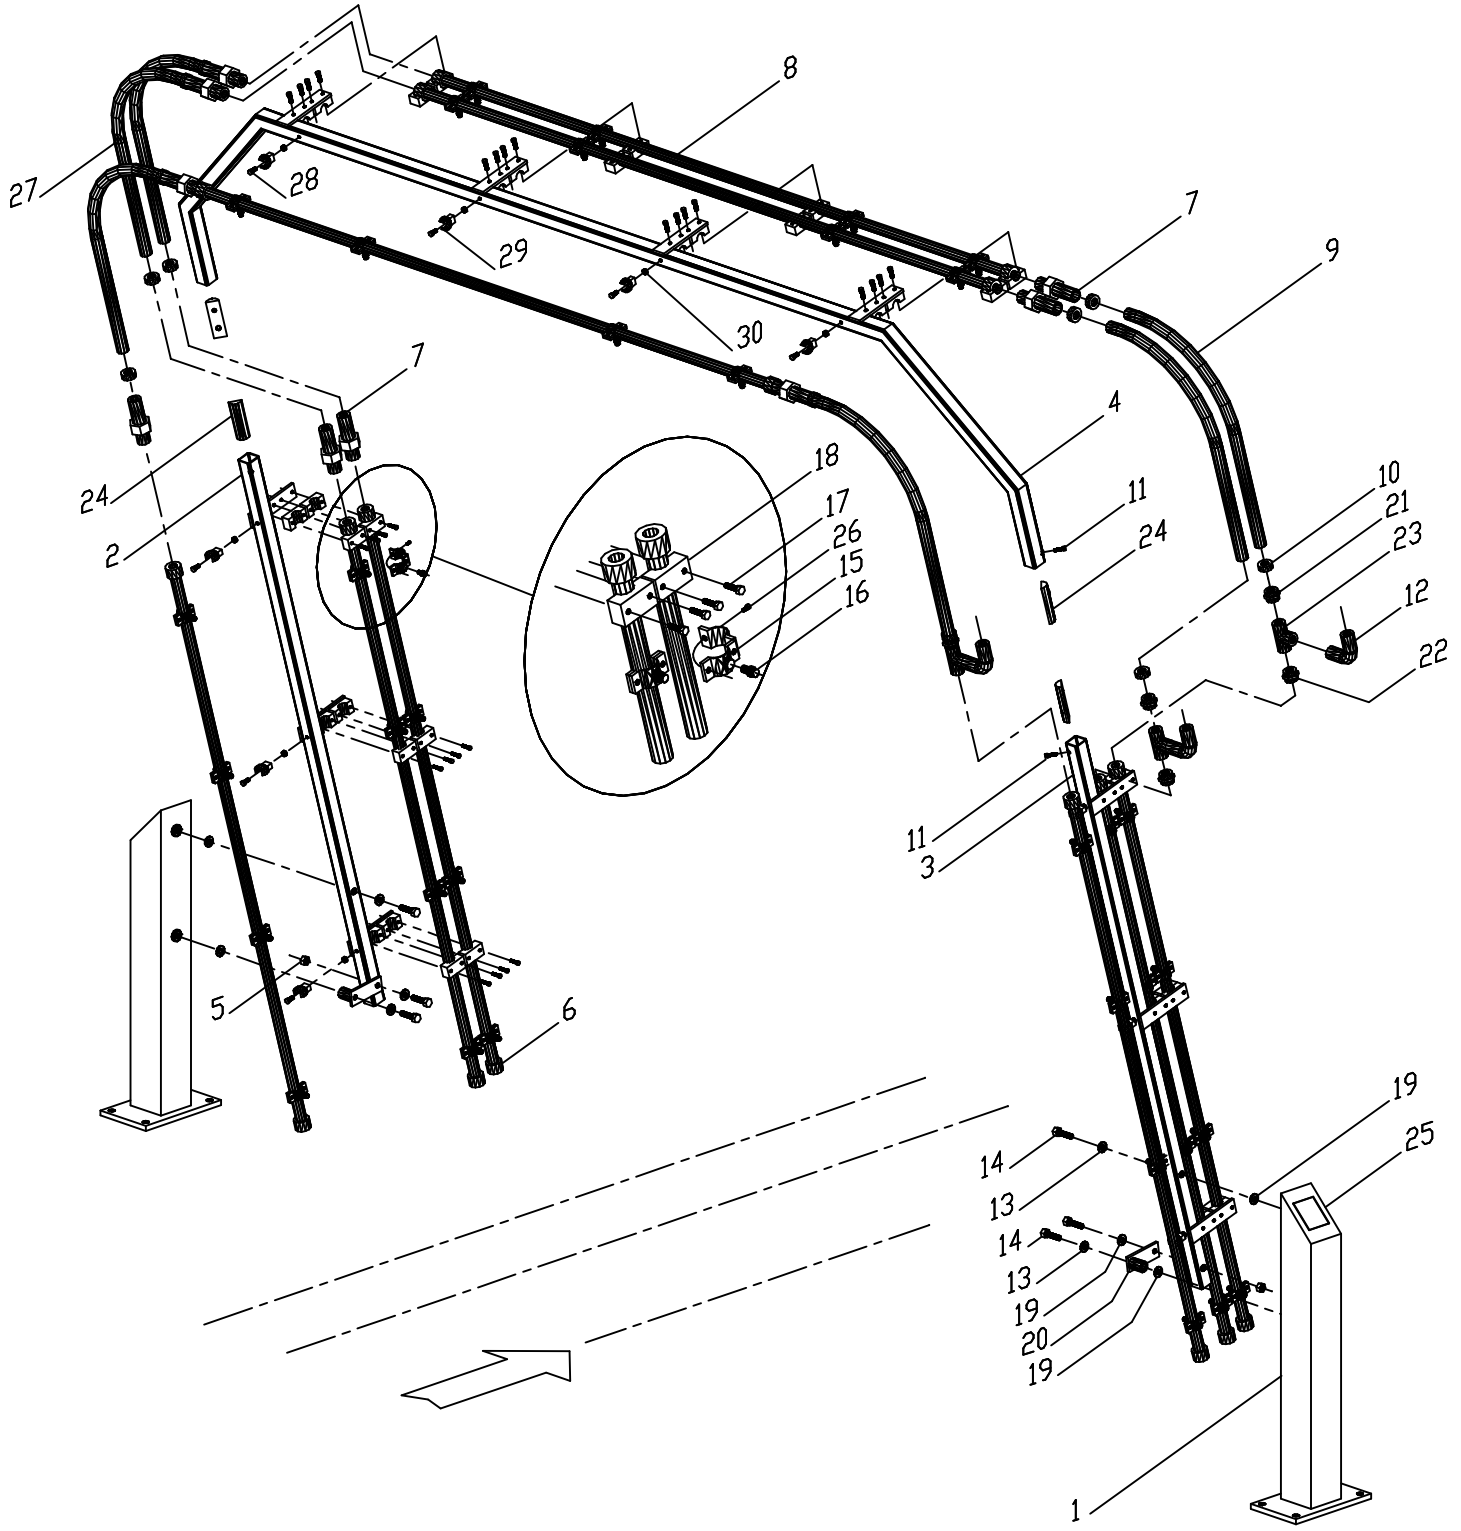

**MAG NEIL**

**WASH SYSTEMS LIMITED**

**RW-110-3** SEPTEMBER '98  
**RINSE ARCH - TRIPLE**

**I**

# **RW-110 RINSE ARCH-TRIPLE**

		<u>PART LIST</u>		
<b>Item no.</b>	<b>Req'd</b>	<b>Description</b>	<b>Part no.</b>	<b>Remarks</b>
1	2	Side Post Silver/Grey	46-000-00-SG	
2	1	Vertical Support LH Silver/Grey	46-110-00-SG	
3	1	Vertical Support RH Silver/Grey	46-120-00-SG	
4	1	Cross Support Silver/Grey	46-130-00-SG	
5	2	3/8"-16 Nylock Nut SS	85-006-000-SIC	
6	6	Manifold Pipe Ass'y x 71" SS	42-651-00-MP	
7	9	3/4"GHT-3/4"Hose Barb Blk Poly Adapter	52-523-00-PP	
8	3	Manifold Pipe Ass'y x 86" SS	46-200-00-MP	
9	3	3/4" Hose x 25 1/2"	90-306-00-MP	
10	12	1"1/1 1/8" White Hose Clamp	52-040-00-PP	
11	4	3/8"-16 x 1 1/4" Button Head Screw SS	83-206-020-SIC	
12	3	3/4"Hose Barb-3/4"NPT Blk Poly Elbow	52-520-02-PP	
13	4	3/8" Lock Washer SS	80-906-000-SI	
14	6	HHCS 3/8"-16 x 2 1/2" SS	82-506-040-SIC	
15	36	Nozzle Body Ass'y	10-200-00-MP	
16	36	Spray Nozzle Tip	10-250-02-PP	Standard Size TP8010
17	40	SHCS 1/4-20 x 1 1/2" SS	82-704-024-SIC	
18	20	3/4" Single Hose Block Set	90-153-00-PP	
19	10	3/8" Flat Washer SS	80-106-000-SI	
20	2	Tilt Bracket Silver/Grey	46-301-00-SG	
21	3	3/4"NPT-3/4"Hose Barb Blk Poly Adapter	10-100-04-PP	
22	3	3/4"NPT-3/4"GHT Blk Poly Adapter	52-524-00-PP	
23	3	3/4"FNPT Tee SCH80 PVC	90-231-08-PP	
24	4	Aluminum Insert	46-150-00-MP	
25	1	Serial Identification Tag	36-900-00-PP	
26	36	#10-24 x 5/8" Machine Screw SS	83-510-010-SNC	
27	3	3/4" Hose x 29 1/2"	90-307-00-MP	
28	10	#10-24 X 3/4" Machine Screw SS	83-510-012-SNC	
29	10	Water Pipe Clamp-Clic #17	90-259-00-PP	
30	10	1/2"Dia Spacer x 1/4" Nylon	89-008-004-NI	