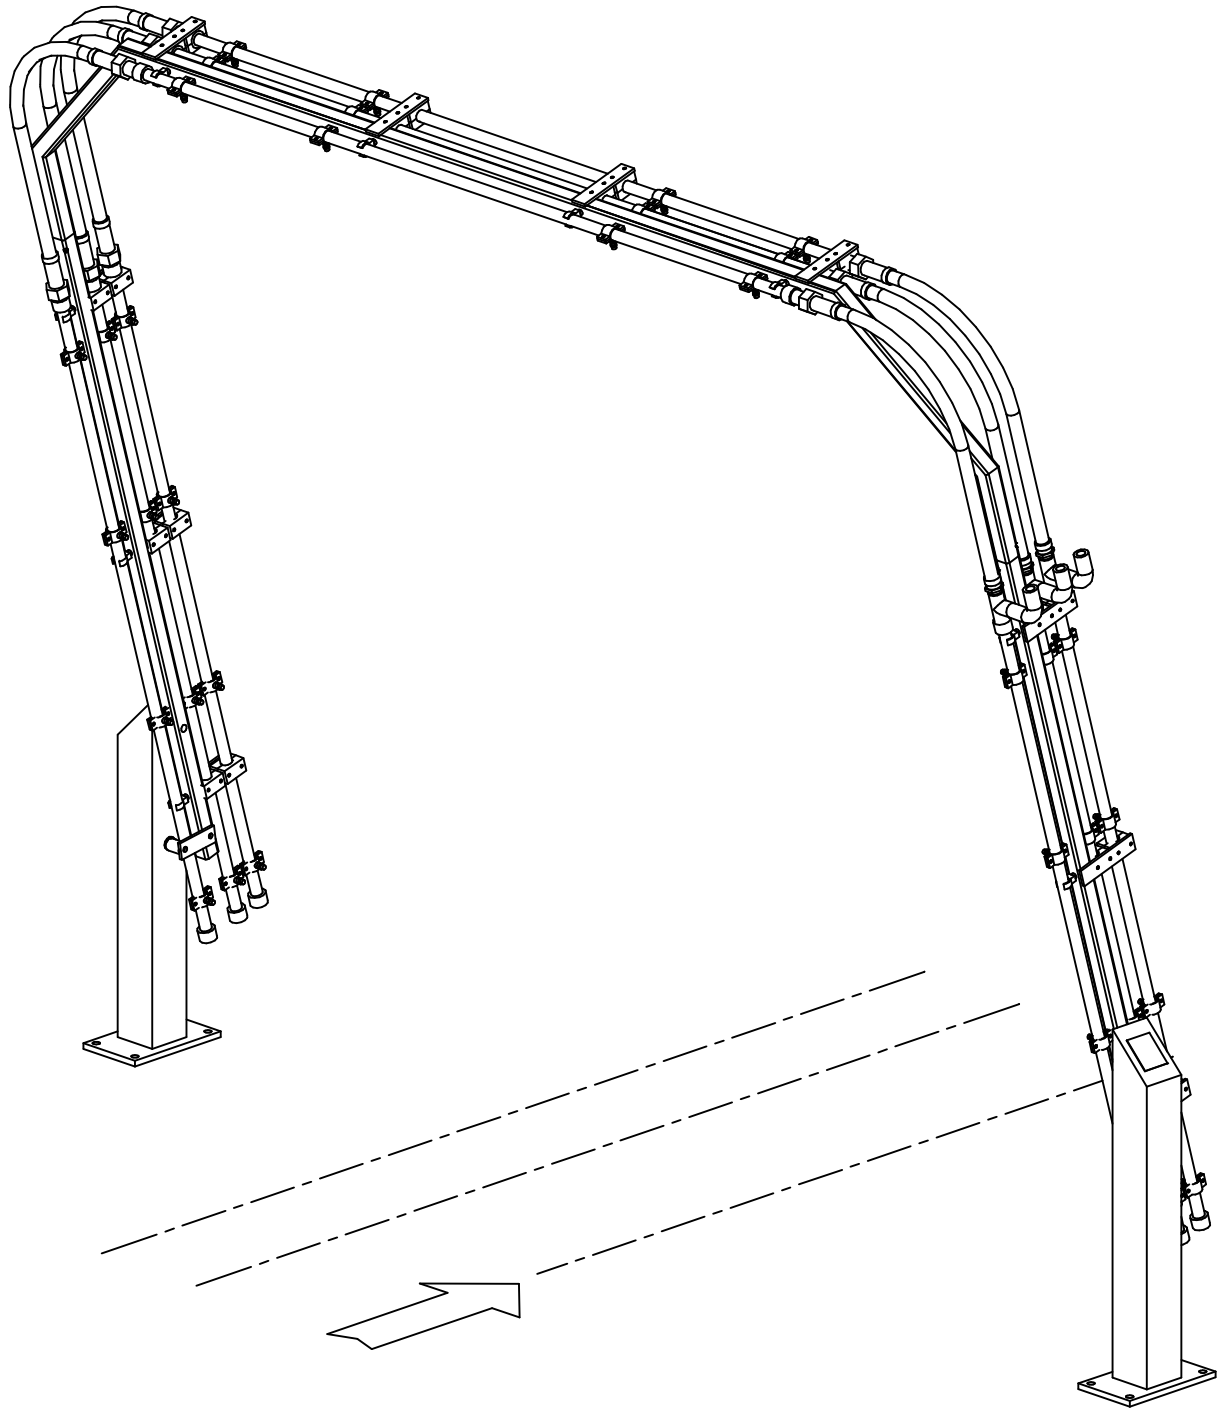

**MAG NEIL**

**WASH SYSTEMS LIMITED**

**RW-110-3** SEPTEMBER '98  
**RINSE ARCH - TRIPLE**

**I**

# **RW-110 RINSE ARCH-TRIPLE**

		<u>PART LIST</u>		
<b>Item no.</b>	<b>Req'd</b>	<b>Description</b>	<b>Part no.</b>	<b>Remarks</b>
1	2	Side Post Silver/Grey	46-000-00-SG	
2	1	Vertical Support LH Silver/Grey	46-110-00-SG	
3	1	Vertical Support RH Silver/Grey	46-120-00-SG	
4	1	Cross Support Silver/Grey	46-130-00-SG	
5	2	3/8"-16 Nylock Nut SS	85-006-000-SIC	
6	6	Manifold Pipe Ass'y x 71" SS	42-651-00-MP	
7	9	3/4"GHT-3/4"Hose Barb Blk Poly Adapter	52-523-00-PP	
8	3	Manifold Pipe Ass'y x 86" SS	46-200-00-MP	
9	3	3/4" Hose x 25 1/2"	90-306-00-MP	
10	12	1"1/1 1/8" White Hose Clamp	52-040-00-PP	
11	4	3/8"-16 x 1 1/4" Button Head Screw SS	83-206-020-SIC	
12	3	3/4"Hose Barb-3/4"NPT Blk Poly Elbow	52-520-02-PP	
13	4	3/8" Lock Washer SS	80-906-000-SI	
14	6	HHCS 3/8"-16 x 2 1/2" SS	82-506-040-SIC	
15	36	Nozzle Body Ass'y	10-200-00-MP	
16	36	Spray Nozzle Tip	10-250-02-PP	Standard Size TP8010
17	40	SHCS 1/4-20 x 1 1/2" SS	82-704-024-SIC	
18	20	3/4" Single Hose Block Set	90-153-00-PP	
19	10	3/8" Flat Washer SS	80-106-000-SI	
20	2	Tilt Bracket Silver/Grey	46-301-00-SG	
21	3	3/4"NPT-3/4"Hose Barb Blk Poly Adapter	10-100-04-PP	
22	3	3/4"NPT-3/4"GHT Blk Poly Adapter	52-524-00-PP	
23	3	3/4"FNPT Tee SCH80 PVC	90-231-08-PP	
24	4	Aluminum Insert	46-150-00-MP	
25	1	Serial Identification Tag	36-900-00-PP	
26	36	#10-24 x 5/8" Machine Screw SS	83-510-010-SNC	
27	3	3/4" Hose x 29 1/2"	90-307-00-MP	
28	10	#10-24 X 3/4" Machine Screw SS	83-510-012-SNC	
29	10	Water Pipe Clamp-Clic #17	90-259-00-PP	
30	10	1/2"Dia Spacer x 1/4" Nylon	89-008-004-NI	