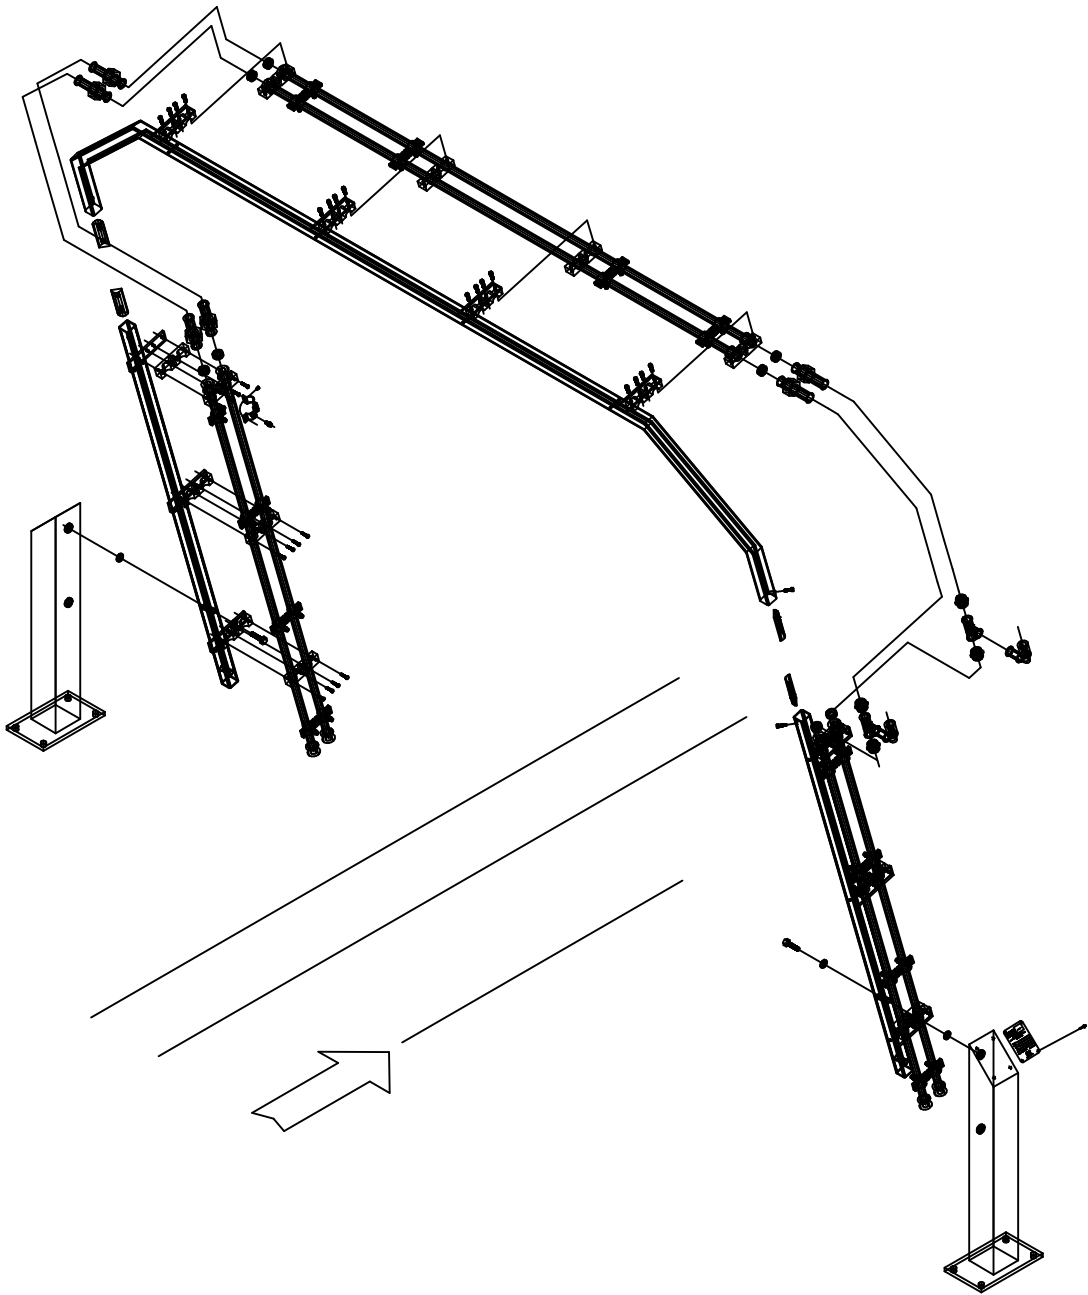

MAGNEIL

WASH SYSTEMS LIMITED

RW-110-2 SEPTEMBER '98
RINSE ARCH - DOUBLE

1

RW-110 RINSE ARCH-DOUBLE

PART LIST				
Item no.	Req'd	Description	Part no.	Remarks
1	2	Side Post Silver/Grey	46-000-00-SG	
2	1	Vertical Support LH Silver/Grey	46-110-00-SG	
3	1	Vertical Support RH Silver/Grey	46-120-00-SG	
4	1	Cross Support Silver/Grey	46-130-00-SG	
5	2	3/8"-16 Nylock Nut SS	85-006-000-SIC	
6	4	Manifold Pipe Ass'y x 71" SS	42-651-00-MP	
7	6	3/4"GHT-3/4"Hose Barb Blk Poly Adapter	52-523-00-PP	
8	2	Manifold Pipe Ass'y x 86" SS	46-200-00-MP	
9	2	3/4" Hose x 25 1/2"	90-306-00-MP	
10	8	1" / 1 1/8" White Hose Clamp	52-040-00-PP	
11	4	3/8"-16 x 1 1/4" Button Head Screw SS	83-206-020-SIC	
12	2	3/4"Hose Barb-3/4"NPT Blk Poly Elbow	52-520-02-PP	
13	4	3/8" Lock Washer SS	80-906-000-SI	
14	6	HHCS 3/8"-16 x 2 1/2" SS	82-506-040-SIC	
15	24	Nozzle Body Ass'y	10-200-00-MP	
16	24	Spray Nozzle Tip	10-250-02-PP	Standard Size TP8010
17	40	SHCS 1/4-20 x 1 1/2" SS	82-704-024-SIC	
18	20	3/4" Single Hose Block Set	90-153-00-PP	
19	10	3/8" Flat Washer SS	80-106-000-SI	
20	2	Tilt Bracket Silver/Grey	46-301-00-SG	
21	2	3/4"NPT-3/4"Hose Barb Blk Poly Adapter	10-100-04-PP	
22	2	3/4"NPT-3/4"GHT Blk Poly Adapter	52-524-00-PP	
23	2	3/4"FNPT Tee SCH80 PVC	90-231-08-PP	
24	4	Aluminum Insert	46-150-00-MP	
25	1	Serial Identification Tag	36-900-00-PP	
26	24	#10-24 x 5/8" Machine Screw SS	83-510-010-SNC	
27	2	3/4" Hose x 29 1/2"	90-307-00-MP	