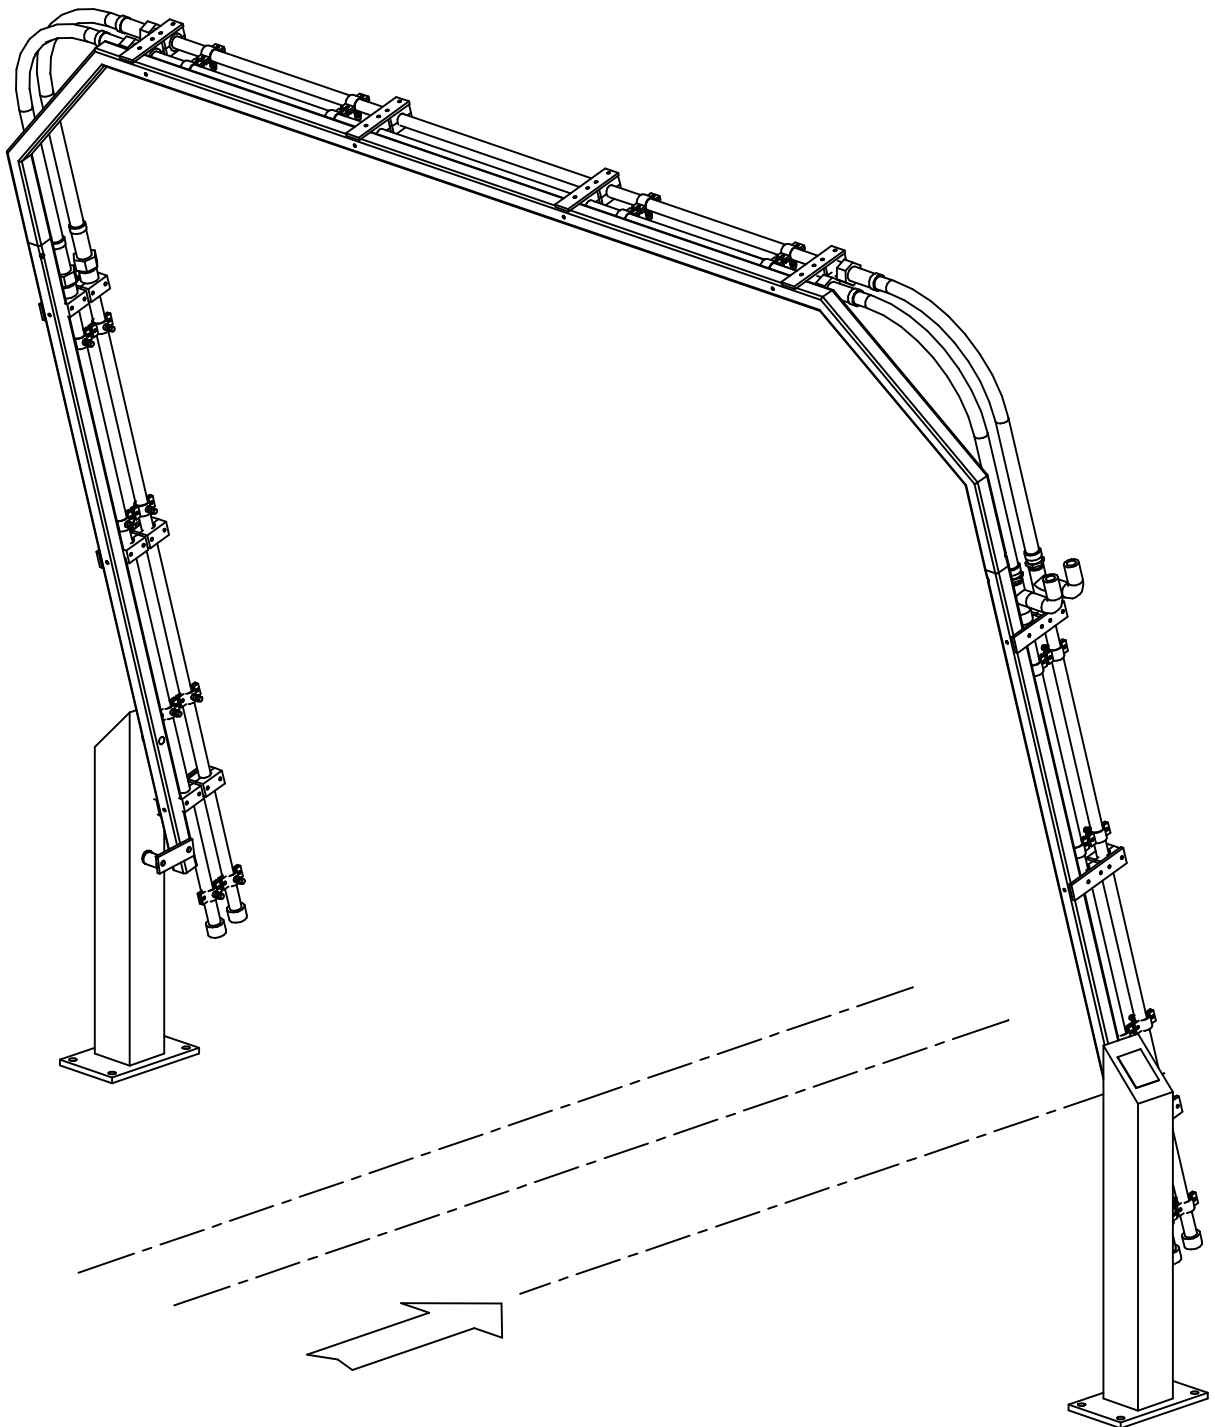

MAGNEIL

WASH SYSTEMS LIMITED

RW-110-2 SEPTEMBER '98
RINSE ARCH - DOUBLE

1

RW-110 RINSE ARCH-DOUBLE

PART LIST				
Item no.	Req'd	Description	Part no.	Remarks
1	2	Side Post Silver/Grey	46-000-00-SG	
2	1	Vertical Support LH Silver/Grey	46-110-00-SG	
3	1	Vertical Support RH Silver/Grey	46-120-00-SG	
4	1	Cross Support Silver/Grey	46-130-00-SG	
5	2	3/8"-16 Nylock Nut SS	85-006-000-SIC	
6	4	Manifold Pipe Ass'y x 71" SS	42-651-00-MP	
7	6	3/4"GHT-3/4"Hose Barb Blk Poly Adapter	52-523-00-PP	
8	2	Manifold Pipe Ass'y x 86" SS	46-200-00-MP	
9	2	3/4" Hose x 25 1/2"	90-306-00-MP	
10	8	1" / 1 1/8" White Hose Clamp	52-040-00-PP	
11	4	3/8"-16 x 1 1/4" Button Head Screw SS	83-206-020-SIC	
12	2	3/4"Hose Barb-3/4"NPT Blk Poly Elbow	52-520-02-PP	
13	4	3/8" Lock Washer SS	80-906-000-SI	
14	6	HHCS 3/8"-16 x 2 1/2" SS	82-506-040-SIC	
15	24	Nozzle Body Ass'y	10-200-00-MP	
16	24	Spray Nozzle Tip	10-250-02-PP	Standard Size TP8010
17	40	SHCS 1/4-20 x 1 1/2" SS	82-704-024-SIC	
18	20	3/4" Single Hose Block Set	90-153-00-PP	
19	10	3/8" Flat Washer SS	80-106-000-SI	
20	2	Tilt Bracket Silver/Grey	46-301-00-SG	
21	2	3/4"NPT-3/4"Hose Barb Blk Poly Adapter	10-100-04-PP	
22	2	3/4"NPT-3/4"GHT Blk Poly Adapter	52-524-00-PP	
23	2	3/4"FNPT Tee SCH80 PVC	90-231-08-PP	
24	4	Aluminum Insert	46-150-00-MP	
25	1	Serial Identification Tag	36-900-00-PP	
26	24	#10-24 x 5/8" Machine Screw SS	83-510-010-SNC	
27	2	3/4" Hose x 29 1/2"	90-307-00-MP	