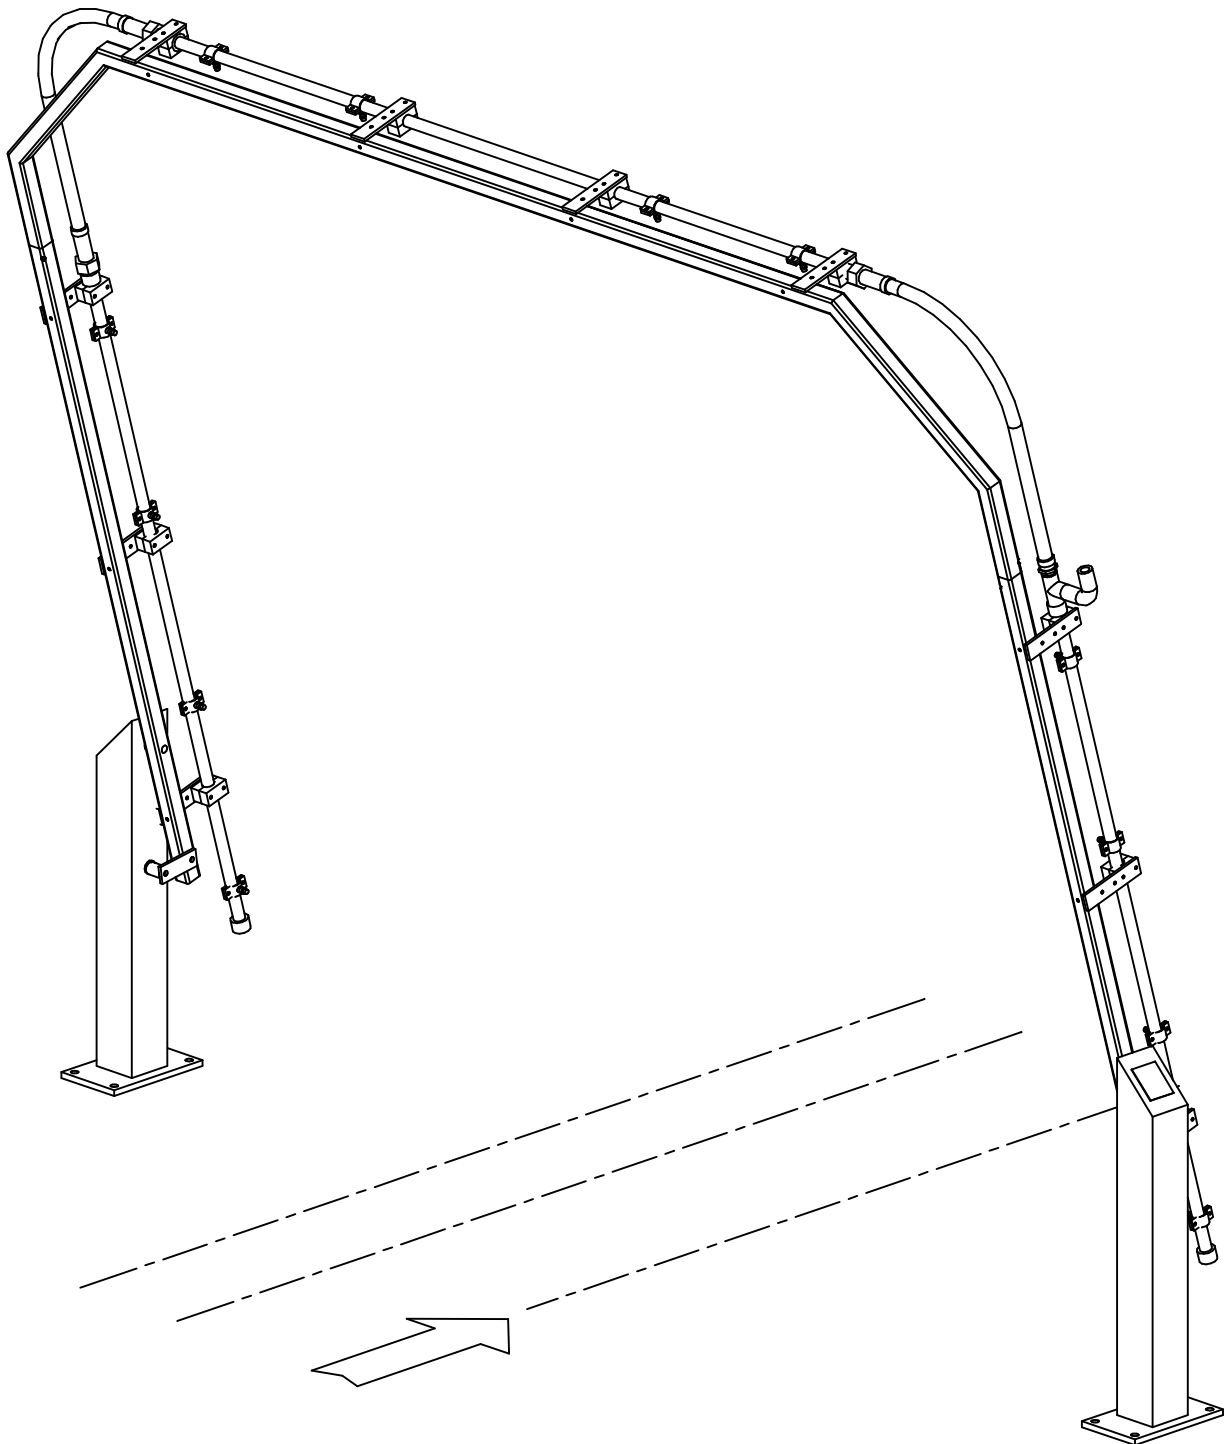

MAG NEIL

WASH SYSTEMS LIMITED

RW-110-1
RINSE ARCH - SINGLE

SEPTEMBER '98

1

RW-110 RINSE ARCH-SINGLE

PART LIST

Item no.	Req'd	Description	Part no.	Remarks
1	2	Side Post Silver/Grey	46-000-00-SG	
2	1	Vertical Support LH Silver/Grey	46-110-00-SG	
3	1	Vertical Support RH Silver/Grey	46-120-00-SG	
4	1	Cross Support Silver/Grey	46-130-00-SG	
5	2	3/8"-16 Nylock Nut SS	85-006-000-SIC	
6	2	Manifold Pipe Ass'y x 71" SS	42-651-00-MP	
7	3	3/4"GHT-3/4"Hose Barb Blk Poly Adapter	52-523-00-PP	
8	1	Manifold Pipe Ass'y x 86" SS	46-200-00-MP	
9	1	3/4" Hose x 25 1/2"	90-306-00-MP	
10	4	1 1/1 1/8" White Hose Clamp	52-040-00-PP	
11	4	3/8"-16 x 1 1/4" Button Head Screw SS	83-206-020-SIC	
12	1	3/4"Hose Barb-3/4"NPT Blk Poly Elbow	52-520-02-PP	
13	4	3/8" Lock Washer SS	80-906-000-SI	
14	6	HHCS 3/8"-16 x 2 1/2" SS	82-506-040-SIC	
15	12	Nozzle Body Ass'y	10-200-00-MP	
16	12	Spray Nozzle Tip	10-250-02-PP	Standard Size TP8010
17	20	SHCS 1/4-20 x 1 1/2" SS	82-704-024-SIC	
18	10	3/4" Single Hose Block Set	90-153-00-PP	
19	10	3/8" Flat Washer SS	80-106-000-SI	
20	2	Tilt Bracket Silver/Grey	46-301-00-SG	
21	1	3/4"NPT-3/4"Hose Barb Blk Poly Adapter	10-100-04-PP	
22	1	3/4"NPT-3/4"GHT Blk Poly Adapter	52-524-00-PP	
23	1	3/4"FNPT Tee SCH80 PVC	90-231-08-PP	
24	4	Aluminum Insert	46-150-00-MP	
25	1	Serial Identification Tag	36-900-00-PP	
26	12	#10-24 x 5/8" Machine Screw SS	83-510-010-SNC	
27	1	3/4" Hose x 29 1/2"	90-307-00-MP	