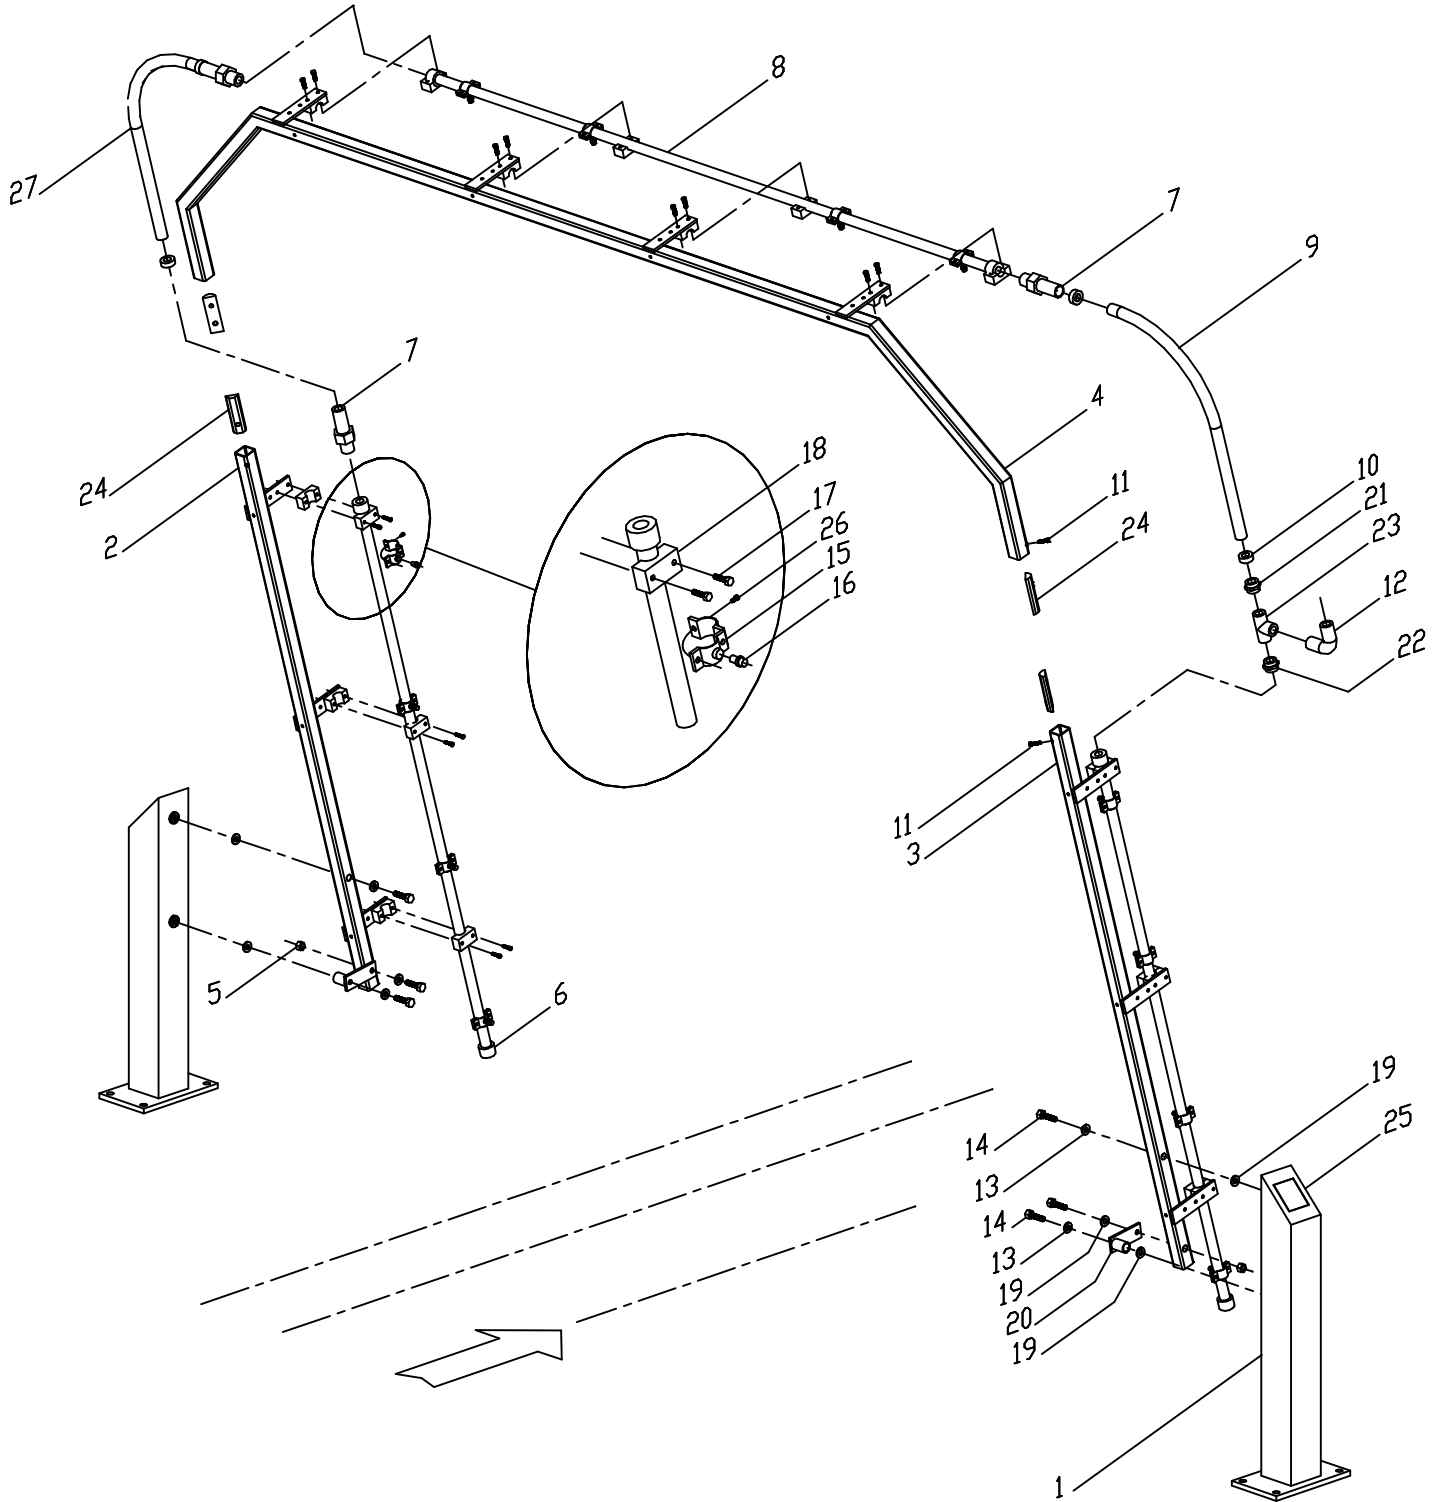

MAG NEIL

WASH SYSTEMS LIMITED

RW-110-1
RINSE ARCH - SINGLE

SEPTEMBER '98

1

RW-110 RINSE ARCH-SINGLE

PART LIST

Item no.	Req'd	Description	Part no.	Remarks
1	2	Side Post Silver/Grey	46-000-00-SG	
2	1	Vertical Support LH Silver/Grey	46-110-00-SG	
3	1	Vertical Support RH Silver/Grey	46-120-00-SG	
4	1	Cross Support Silver/Grey	46-130-00-SG	
5	2	3/8"-16 Nylock Nut SS	85-006-000-SIC	
6	2	Manifold Pipe Ass'y x 71" SS	42-651-00-MP	
7	3	3/4"GHT-3/4"Hose Barb Blk Poly Adapter	52-523-00-PP	
8	1	Manifold Pipe Ass'y x 86" SS	46-200-00-MP	
9	1	3/4" Hose x 25 1/2"	90-306-00-MP	
10	4	1 1/1 1/8" White Hose Clamp	52-040-00-PP	
11	4	3/8"-16 x 1 1/4" Button Head Screw SS	83-206-020-SIC	
12	1	3/4"Hose Barb-3/4"NPT Blk Poly Elbow	52-520-02-PP	
13	4	3/8" Lock Washer SS	80-906-000-SI	
14	6	HHCS 3/8"-16 x 2 1/2" SS	82-506-040-SIC	
15	12	Nozzle Body Ass'y	10-200-00-MP	
16	12	Spray Nozzle Tip	10-250-02-PP	Standard Size TP8010
17	20	SHCS 1/4-20 x 1 1/2" SS	82-704-024-SIC	
18	10	3/4" Single Hose Block Set	90-153-00-PP	
19	10	3/8" Flat Washer SS	80-106-000-SI	
20	2	Tilt Bracket Silver/Grey	46-301-00-SG	
21	1	3/4"NPT-3/4"Hose Barb Blk Poly Adapter	10-100-04-PP	
22	1	3/4"NPT-3/4"GHT Blk Poly Adapter	52-524-00-PP	
23	1	3/4"FNPT Tee SCH80 PVC	90-231-08-PP	
24	4	Aluminum Insert	46-150-00-MP	
25	1	Serial Identification Tag	36-900-00-PP	
26	12	#10-24 x 5/8" Machine Screw SS	83-510-010-SNC	
27	1	3/4" Hose x 29 1/2"	90-307-00-MP	