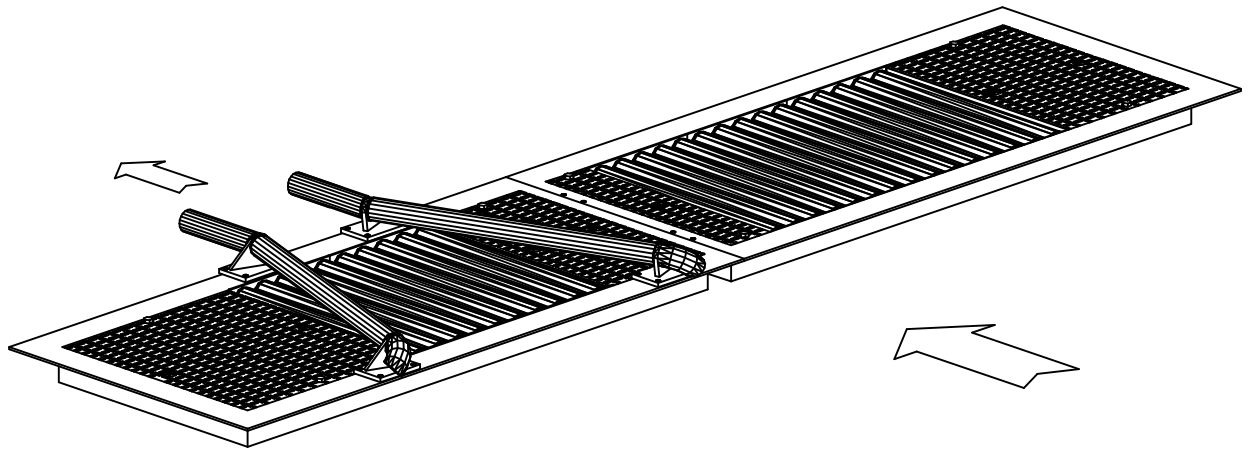

MAGNEIL

WASH SYSTEMS LIMITED

RC-110
CORRELATOR

SEPTEMBER '98

1

PART LIST

Item no.	Req'd	Description	Part no.
1	1	Correlator Frame PS	11-001-00-MP
2	1	Correlator Frame DS	11-000-00-MP
3	1	25" Cover Plate DS	11-006-00-MP
4	1	13 5/8" Cover Plate DS	11-005-00-MP
5	1	6" Cover Plate PS	11-003-00-MP
6	1	17 1/2" Cover Plate PS	11-004-00-MP
7	10	Roller Support	11-020-00-MP
8	54	Roller Bushing	11-075-00-PP
9	25	26 7/16" Roller	11-051-00-MP
10	1	Entrance Guide Bracket PS	11-031-00-MP
11	1	Entrance Guide Bracket DS	11-030-00-MP
12	1	Exit Guide Bracket PS	11-041-00-MP
13	1	Exit Guide Bracket DS	11-040-00-MP
14	2	32 1/8" Guide Roller	11-052-00-GL
15	24	HHCS 3/8"-16 x 3/4" SS	82-506-012-SIC
16	28	3/8" Lock Washer SS	80-906-000-SI
17	12	3/8" Flat Washer SS	80-106-000-SI
18	4	HHCS 3/8"-16 x 1" SS	82-506-016-SIC