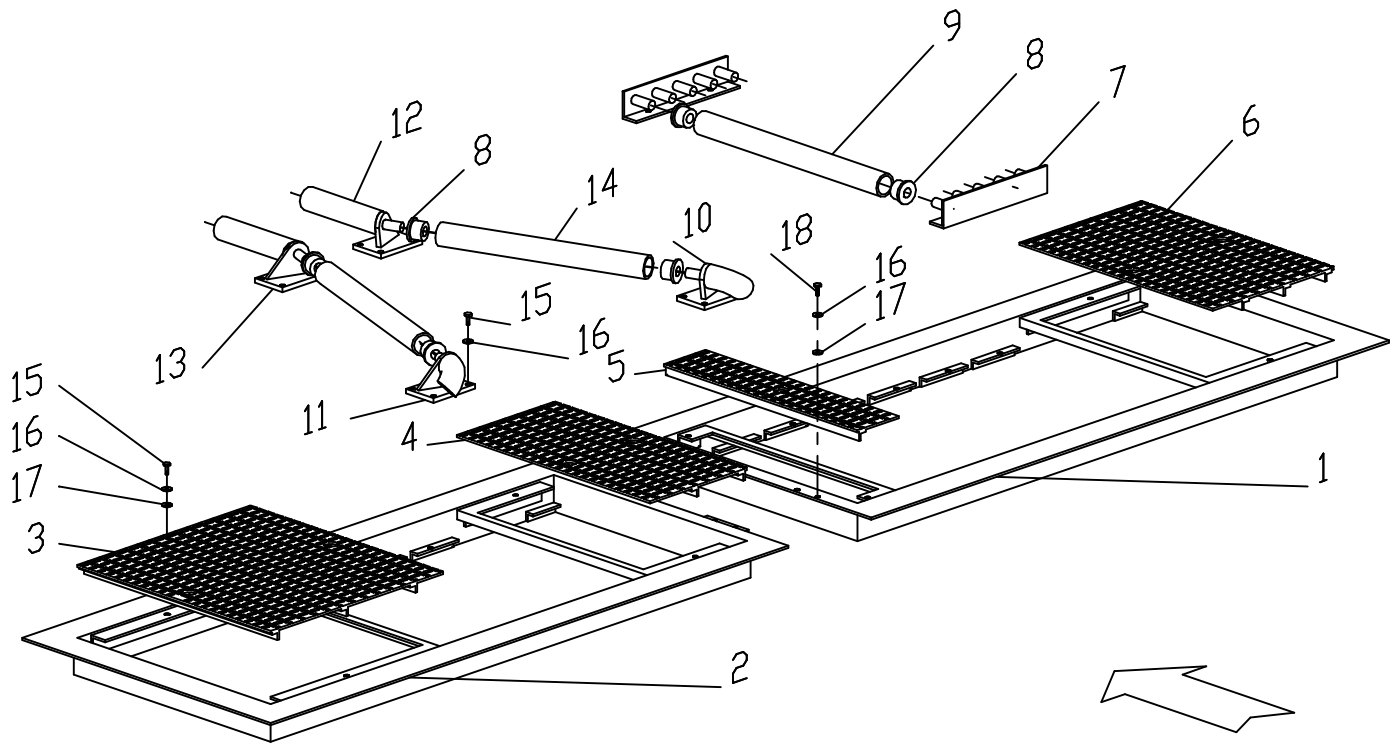

MAGNEIL

WASH SYSTEMS LIMITED

RC-110
CORRELATOR

SEPTEMBER '98

1

PART LIST

Item no.	Req'd	Description	Part no.
1	1	Correlator Frame PS	11-001-00-MP
2	1	Correlator Frame DS	11-000-00-MP
3	1	25" Cover Plate DS	11-006-00-MP
4	1	13 5/8" Cover Plate DS	11-005-00-MP
5	1	6" Cover Plate PS	11-003-00-MP
6	1	17 1/2" Cover Plate PS	11-004-00-MP
7	10	Roller Support	11-020-00-MP
8	54	Roller Bushing	11-075-00-PP
9	25	26 7/16" Roller	11-051-00-MP
10	1	Entrance Guide Bracket PS	11-031-00-MP
11	1	Entrance Guide Bracket DS	11-030-00-MP
12	1	Exit Guide Bracket PS	11-041-00-MP
13	1	Exit Guide Bracket DS	11-040-00-MP
14	2	32 1/8" Guide Roller	11-052-00-GL
15	24	HHCS 3/8"-16 x 3/4" SS	82-506-012-SIC
16	28	3/8" Lock Washer SS	80-906-000-SI
17	12	3/8" Flat Washer SS	80-106-000-SI
18	4	HHCS 3/8"-16 x 1" SS	82-506-016-SIC