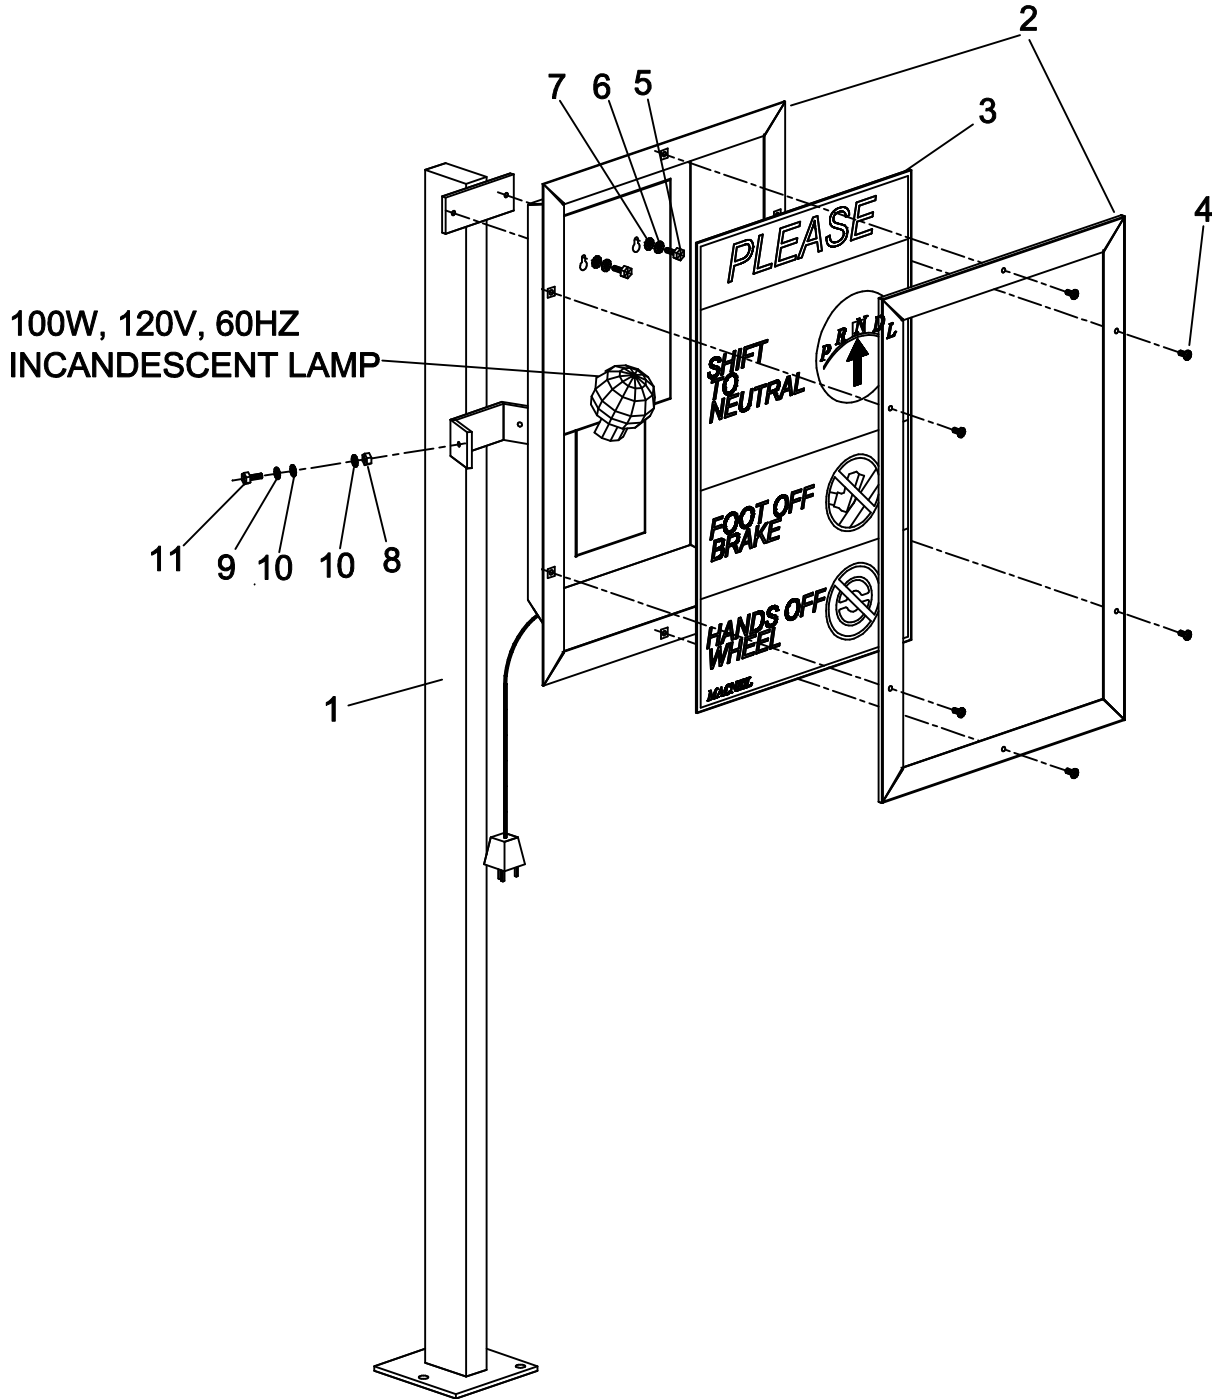

**PARTS LIST**  
**EPL-RA100**

**PART LIST**

<b>Item no.</b>	<b>Req'd</b>	<b>Description</b>	<b>Part no.</b>
1	1	Instruction Sign Stand Ass'y	25-000-00-SG
2	1	Sign Enclosure	25-025-00-PP
3	1	Plexi Sign	36-050-00-PP
4	6	#10-24 x 1/2" Machine Screw SS	83-510-008-SNC
5	2	HHCS 1/4"-20 x 3/4" SS	82-504-012-SIC
6	2	1/4" Lock Washer SS	80-904-000-SI
7	2	1/4 Flat Washer SS	80-104-000-SI
8	2	8-32 Nut SS	84-008-000-SNC
9	2	#8 Lock Washer SS	80-908-000-SN
10	4	#8 Flat Washer SS	80-108-000-SN
11	2	#8-32 x 3/4" Machine Screw SS	83-508-012-SNC