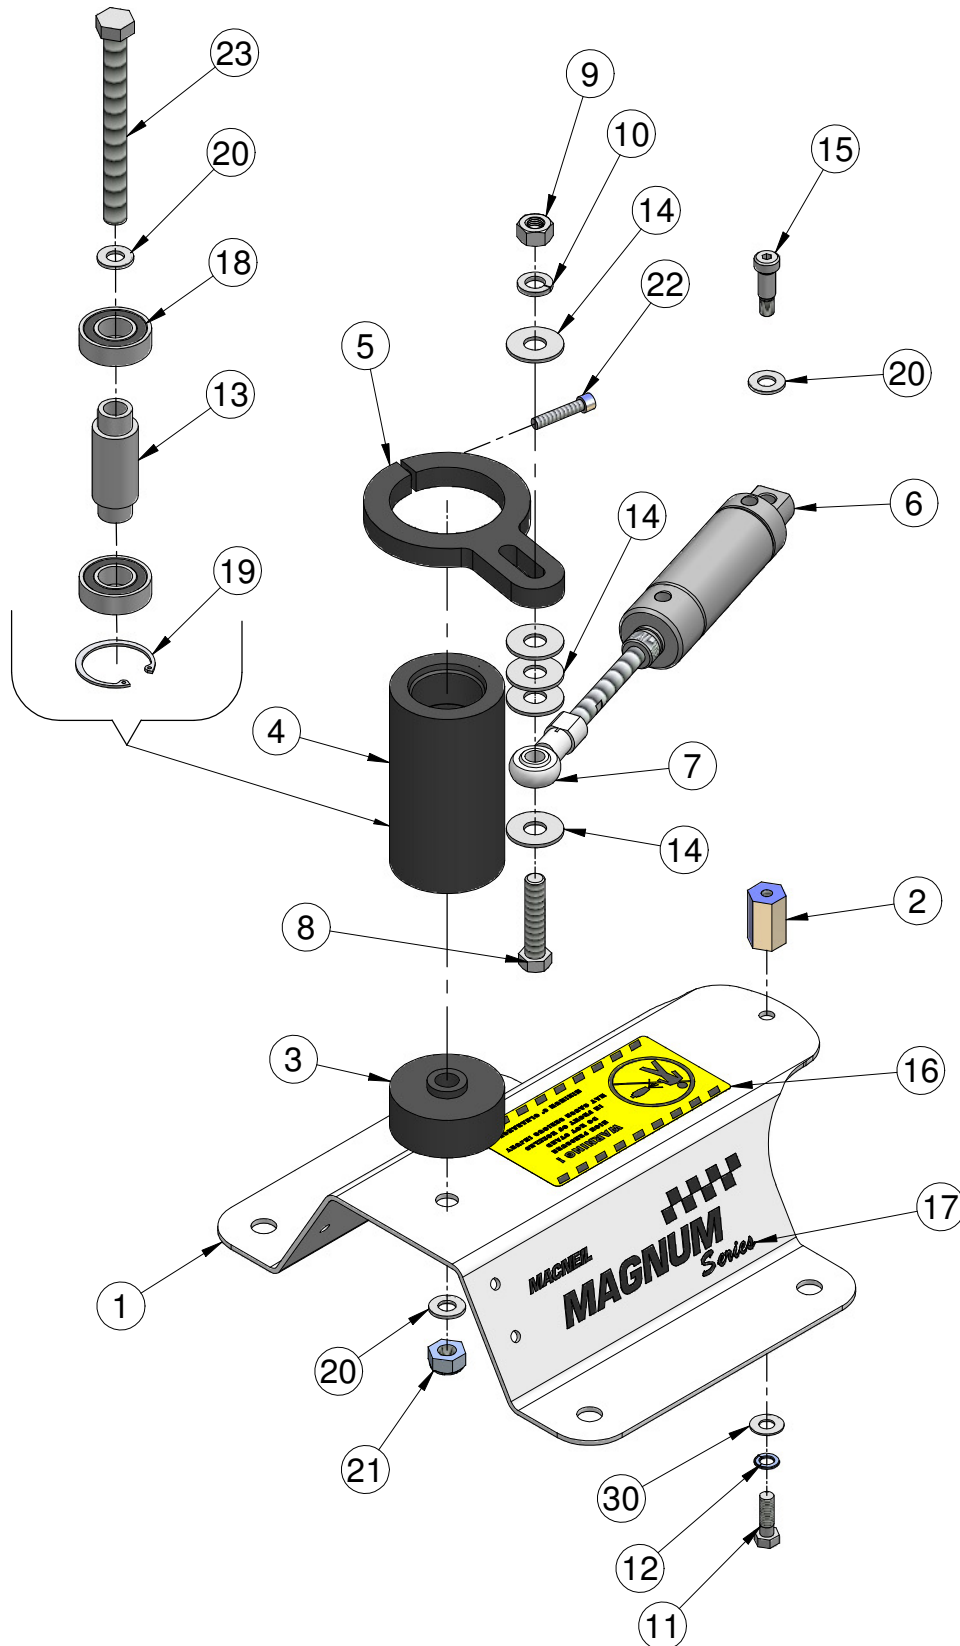

SB900FF SIDE BLASTER
DOCUMENT #EPL-SB900FF

90 Welham Road, Barrie, Ontario 705-722-7649

TITLE 9 NOZZLE SIDE BLASTER PIVOTING		
PART NO EPL-SB900FF	DWG NO EPL-SB900FF	REV B
DATE: SEPT 24, 2007	SHEET 2 OF 6	

MacNeil Wash Systems- Parts List