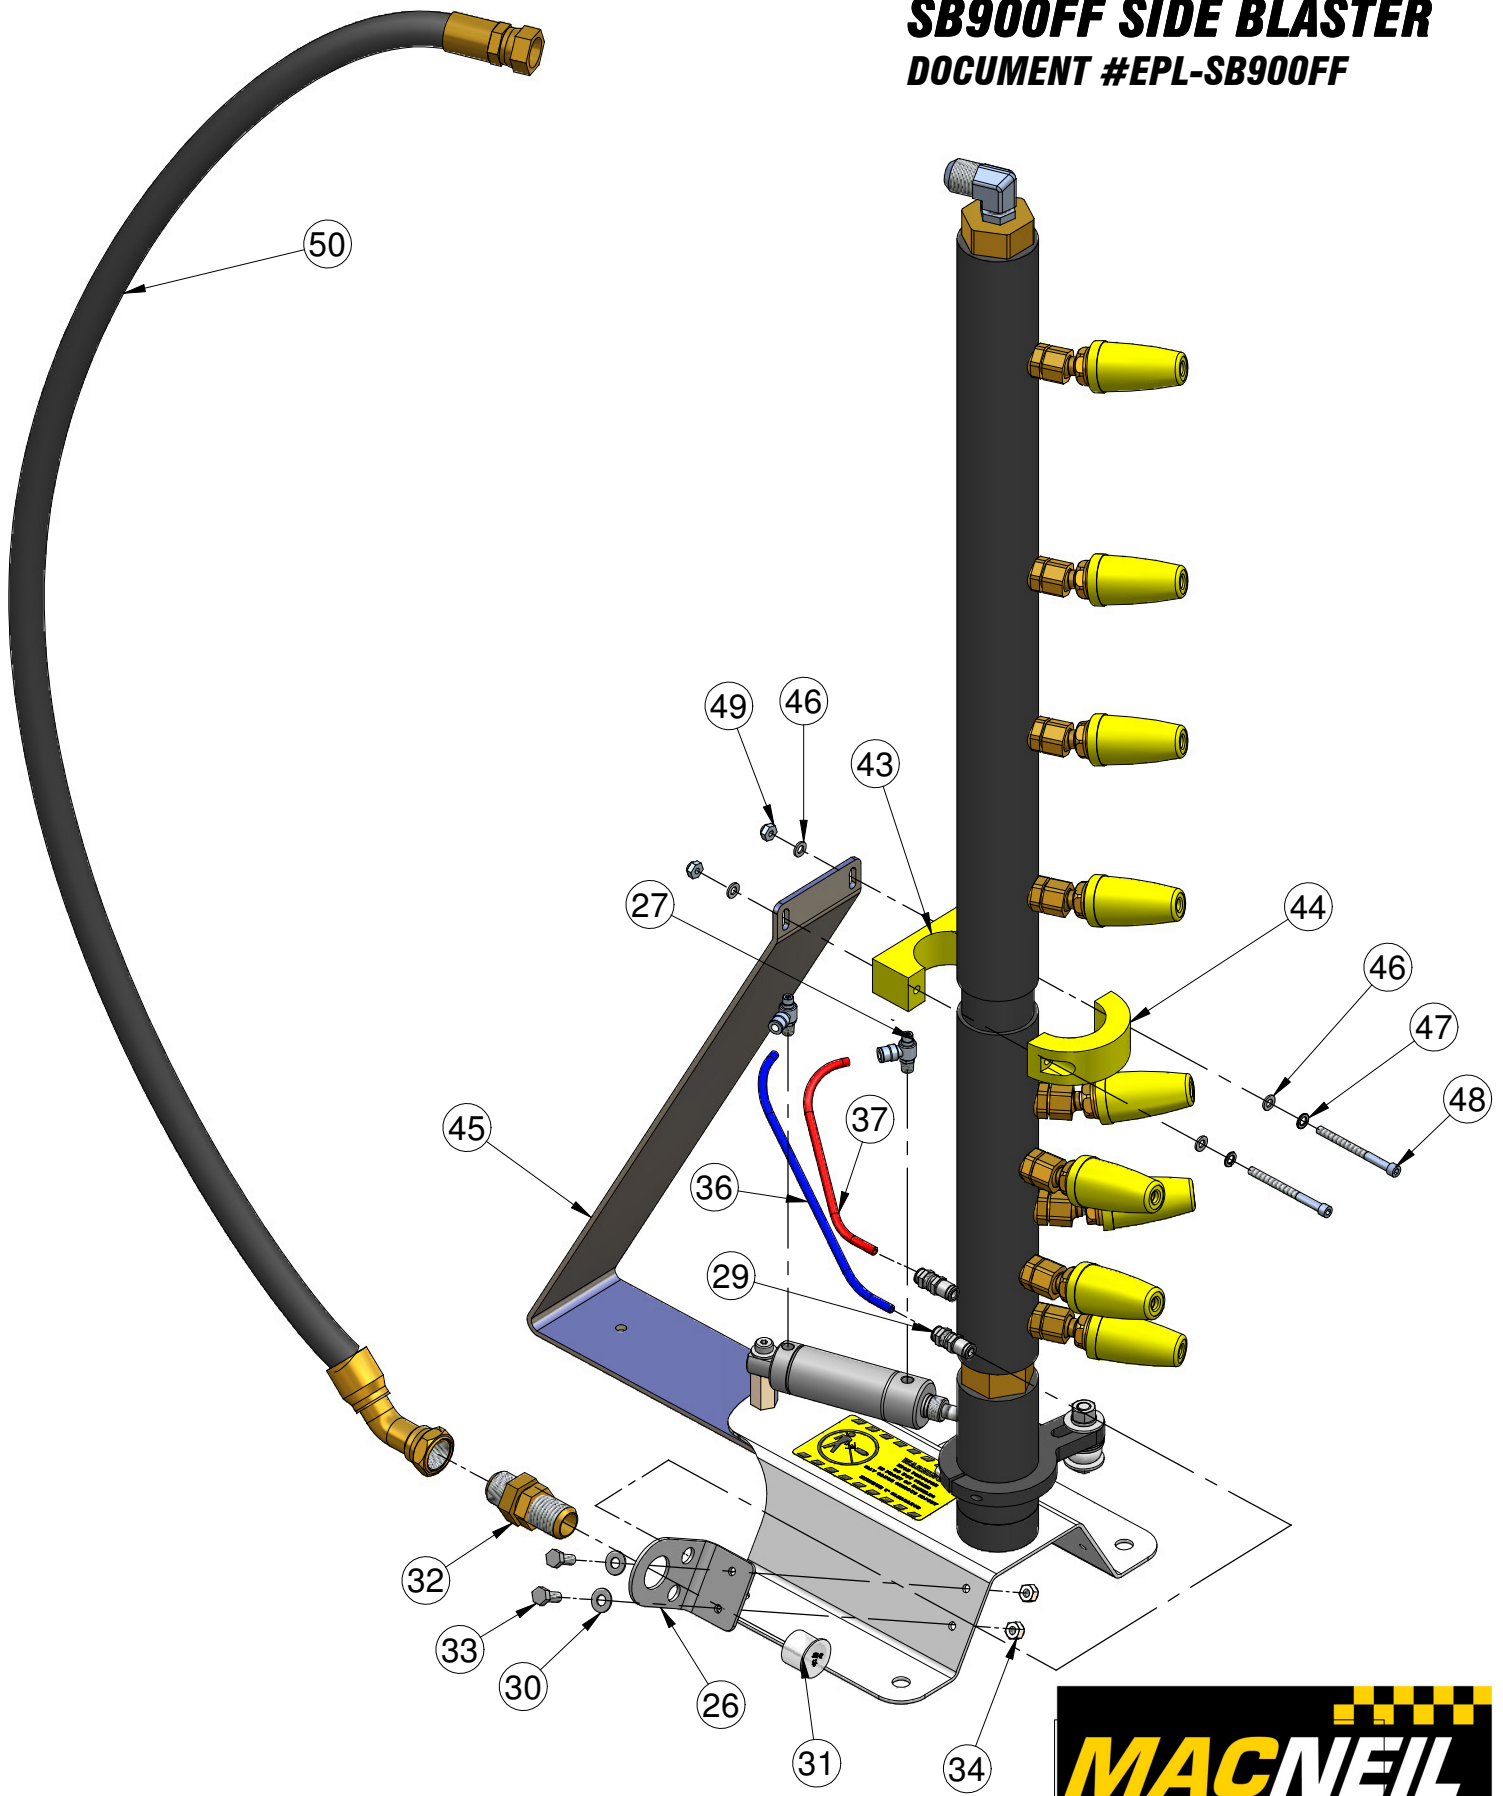

SB900FF SIDE BLASTER
DOCUMENT #EPL-SB900FF

90 Welham Road, Barrie, Ontario 705-722-7649

TITLE 9 NOZZLE SIDE BLASTER PIVOTING		
PART NO EPL-SB900FF	DWG NO EPL-SB900FF	REV B
DATE: SEPT 24, 2007	SHEET 4 OF 6	

MacNeil Wash Systems- Parts List