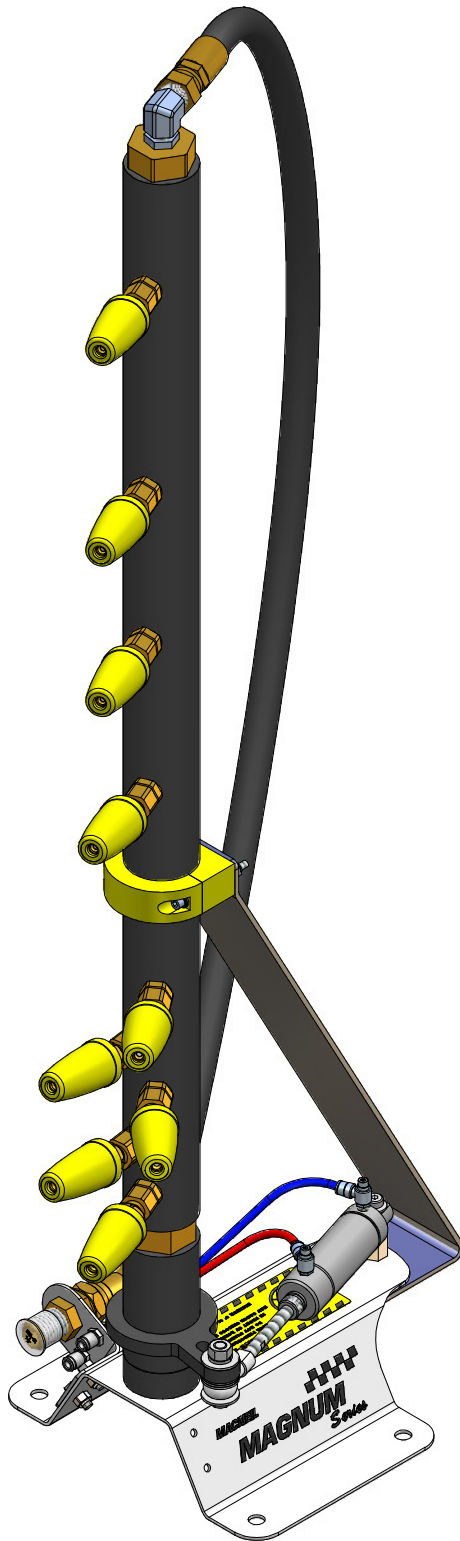

**SB900FF SIDE BLASTER**  
**DOCUMENT #EPL-SB900FF**

**HIGH PRESSURE FILTER**  
**PART NO. 90-126-00-PP**

**MacNeil Wash Systems- Parts List**

90 Welham Road, Barrie, Ontario 705-722-7649

TITLE 9 NOZZLE SIDE BLASTER PIVOTING		
PART NO EPL-SB900FF	DWG NO EPL-SB900FF	REV B
DATE: SEPT 24, 2007	SHEET 1 OF 6	

**SB900FF SIDE BLASTER**  
**DOCUMENT #EPL-SB900FF**

90 Welham Road, Barrie, Ontario 705-722-7649

TITLE 9 NOZZLE SIDE BLASTER PIVOTING		
PART NO EPL-SB900FF	DWG NO EPL-SB900FF	REV B
DATE: SEPT 24, 2007	SHEET 2 OF 6	

**MacNeil Wash Systems- Parts List**

**SB900FF SIDE BLASTER**  
**DOCUMENT #EPL-SB900FF**

90 Welham Road, Barrie, Ontario 705-722-7649

TITLE 9 NOZZLE SIDE BLASTER PIVOTING		
PART NO EPL-SB900FF	DWG NO EPL-SB900FF	REV B
DATE: SEPT 24, 2007	SHEET 3 OF 6	