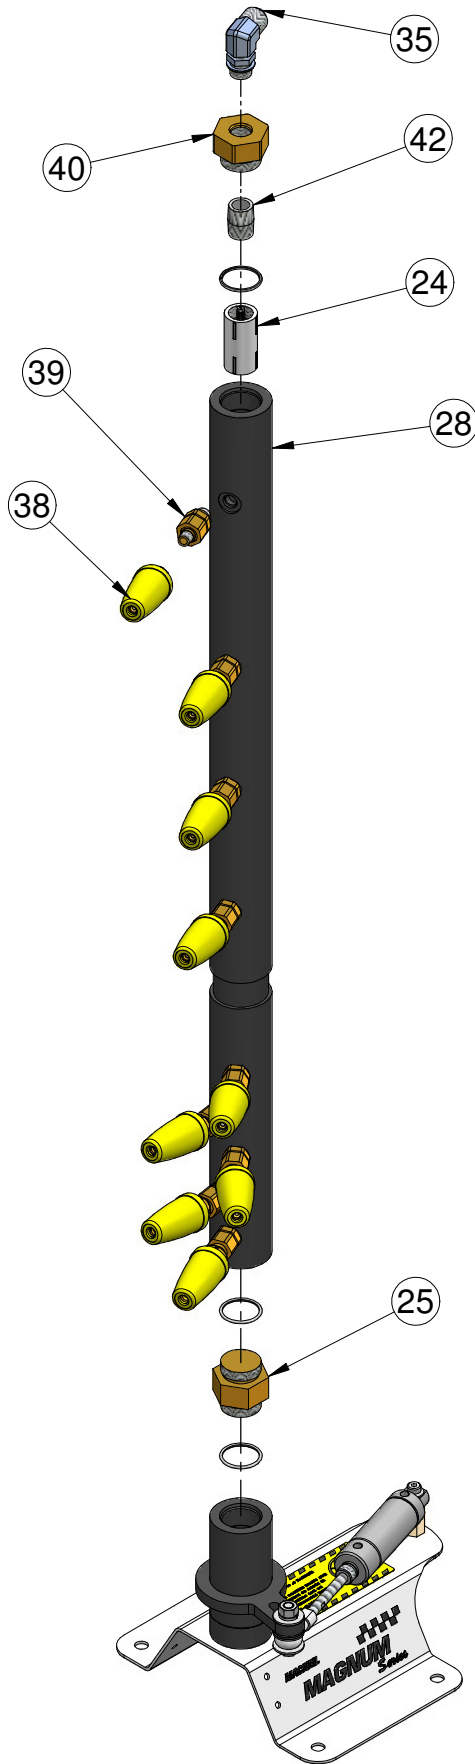

**SB900FF SIDE BLASTER**  
**DOCUMENT #EPL-SB900FF**

**HIGH PRESSURE FILTER**  
**PART NO. 90-126-00-PP**

**MacNeil Wash Systems- Parts List**

90 Welham Road, Barrie, Ontario 705-722-7649

TITLE 9 NOZZLE SIDE BLASTER PIVOTING		
PART NO EPL-SB900FF	DWG NO EPL-SB900FF	REV B
DATE: SEPT 24, 2007	SHEET 1 OF 6	

**SB900FF SIDE BLASTER**  
**DOCUMENT #EPL-SB900FF**

90 Welham Road, Barrie, Ontario 705-722-7649

TITLE 9 NOZZLE SIDE BLASTER PIVOTING		
PART NO EPL-SB900FF	DWG NO EPL-SB900FF	REV B
DATE: SEPT 24, 2007	SHEET 2 OF 6	

**MacNeil Wash Systems- Parts List**

**SB900FF SIDE BLASTER**  
**DOCUMENT #EPL-SB900FF**

90 Welham Road, Barrie, Ontario 705-722-7649

TITLE 9 NOZZLE SIDE BLASTER PIVOTING		
PART NO EPL-SB900FF	DWG NO EPL-SB900FF	REV B
DATE: SEPT 24, 2007	SHEET 3 OF 6	

## **DOCUMENT #EPL-SB900FF**

REF.	DESCRIPTION	PART NUMBER	QTY.
1	PIVOTING WHEEL BLASTER BASE	14-106-01-PP	1
2	3/4" HEX SPACER, 1-1/4"L	14-100-04-MP	1
3	WHEEL BLASTER SPACER BLACK	14-100-01-BK	1
4	BEARING HOUSING BLACK	14-100-02-BK	1
5	CYLINDER TUBE CLAMP BLACK	14-100-03-BK	1
6	CYLINDER AIR 1-1/2" BORE X 2" STROKE	90-100-11-PP	1
7	ROD END TR7-N-SS 7/16"-20 F c/w GR.NPL 10/32	90-151-04-PP	1
8	HHCS SS 7/16"-20 x 2"	82-507-032-SIF	1
9	NUT SS 7/16"-20	84-007-000-SIF	1
10	WSHR SS LOCK 7/16"	80-907-000-SI	1
11	HHCS SS 5/16"-18 X 1"	82-505-016-SIC	1
12	WSHR SS LOCK 5/16"	80-905-000-SI	1
13	BEARING SPACER	14-106-43-MP	1
14	WASHER SS FLAT 7/16"	80-107-000-SI	5
15	SHSS SS DIA. 3/8" x 3/4" (5/16"-18 UNC)	82-406-012-SIC	1
16	WARNING DECAL - WHEEL BLASTER	36-014-02-PP	1
17	MAGNUM DECAL 6.5"W	36-014-01-PP	1
18	BEARING 6203-12-2RS KSM	90-195-02-PP	2
19	BEARING RETAINER CLIP	90-195-03-PP	1
20	WASHER FLAT 3/8" SS	80-106-000-SI	3
21	NUT SS NYLOCK 1/2"-13	85-008-000-SIC	1
22	SHCS SS 1/4"-20 x 1-1/4"	82-704-020-SIC	1
23	HHCS 1/2"-13 x 5" SS	82-508-080-SIC	1
24	CHECK VALVE SS 3/4" S1100-07 SPEARS	90-148-07-PP	1
25	WHEEL BLASTER JOINER	95-040-03-MP	1
26	SS HOSE BRACKET	14-106-32-PP	1