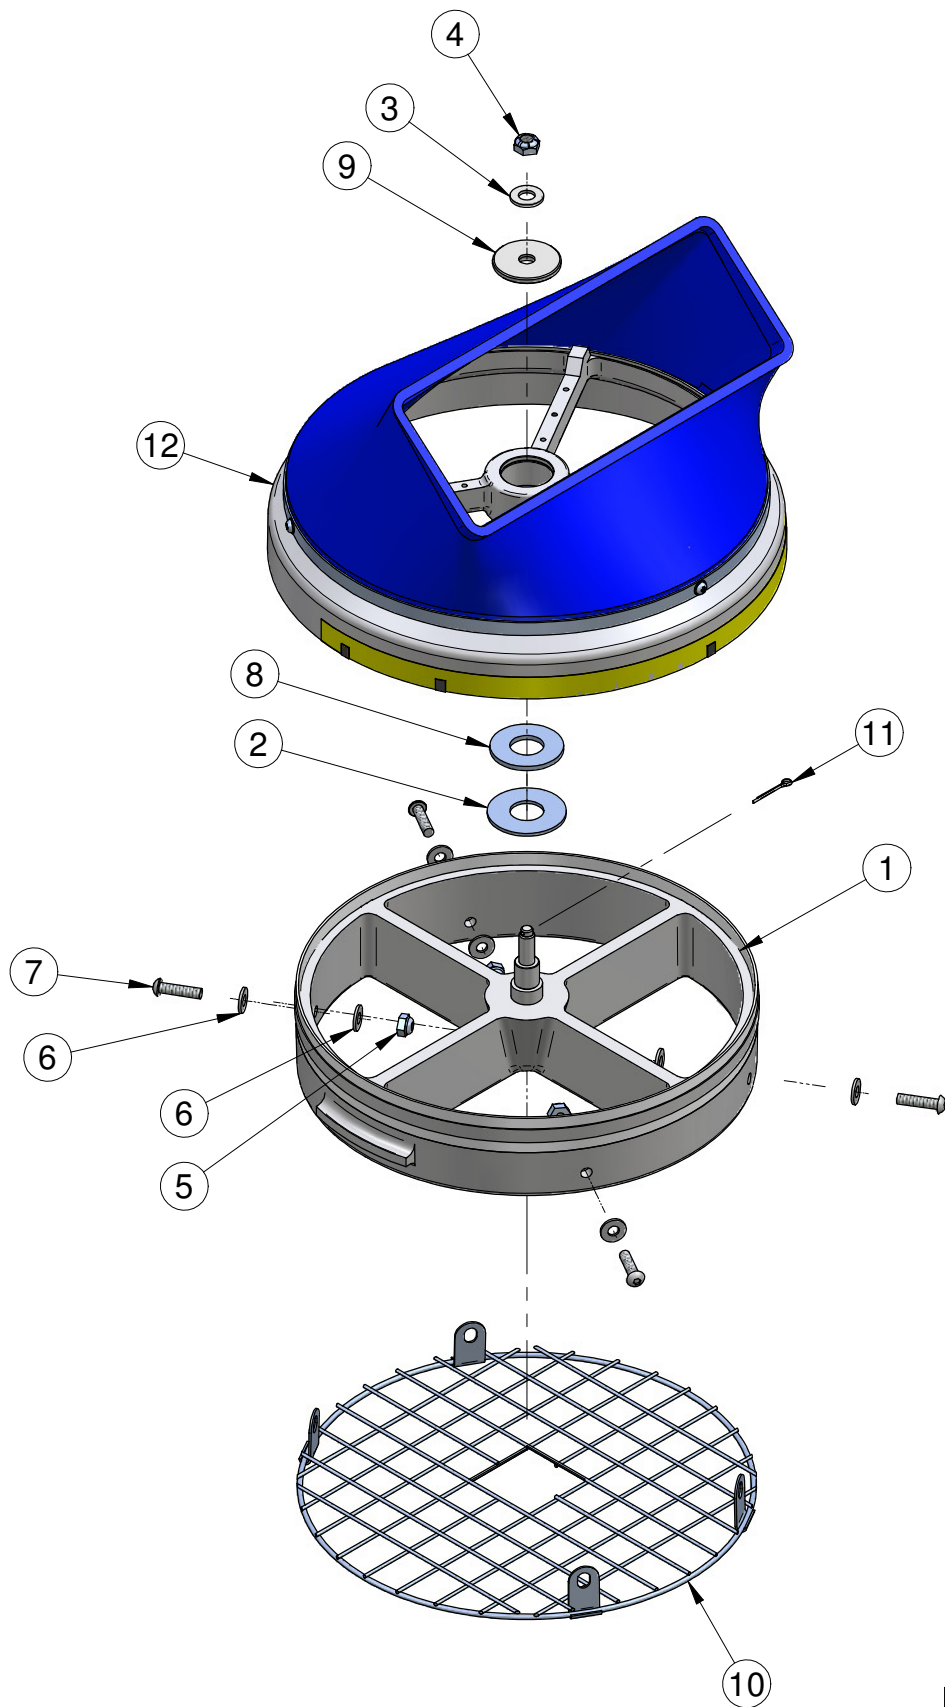

TECH21 15HP FIXED RECTANGLE NOZZLE

90 Welham Road, Barrie, Ontario 705-722-7649

TITLE 15HP FIXED RECTANGLE NOZZLE ASSEMBLY		
PART NO 65-784-00- MP	DWG NO 65-784-00- MP	REV A
DATE:		SHEET 1 OF 3

MacNeil Wash Systems- Parts List

90 Welham Road, Barrie, Ontario 705-722-7649

TITLE 15HP FIXED RECTANGLE NOZZLE ASSEMBLY		
PART NO 65-784-00- MP	DWG NO 65-784-00- MP	REV A
DATE:		SHEET 2 OF 3

MacNeil Wash Systems- Parts List

REF.	DESCRIPTION	PART NUMBER	QTY.
1	FIXED NOZZLE WHEEL ASS'Y W/SHAFT	65-744-00-MP	1
2	WSHR SS FLAT SHIM 3/4"	80-512-000-SI	1
3	WASHER FLAT 3/8" SS	80-106-000-SI	1
4	NUT SS NYLOCK 3/8"-16 LOW PROFILE	85-006-001-SIC	1
5	NUT SS NYLOCK 1/4"-20	85-004-000-SIC	4
6	WASHER SS FLAT 1/4" (0.056"/0.063" THK)	80-104-000-SI	8
7	SCREW SS BTN-HD 1/4"-20 X 1"	83-204-016-SIC	4
8	WSHR SS FLAT THRUST 3/4"	80-612-000-SI	1
9	HUB CAP - FIXED NOZZLE	65-708-02-MP	1
10	SAFETY SCREEN - AIR DISCHARGE NOZZLE	65-731-01-PP	1
11	COTTER PIN SS 5/64" x 3/4"	86-056-012-SI	1
12	15HP FIXED RECTANGLE NOZZLE SUB-ASS'Y	65-784-10-_MP	1

COLOR CHOICES FOR ITEM #6 (RECTANGLE NOZZLE):
65-780-23-UP - BLUE
65-780-23-BP - BLACK

90 Welham Road, Barrie, Ontario 705-722-7649		
TITLE 15HP FIXED RECTANGLE NOZZLE ASSEMBLY		
PART NO 65-784-00- MP	DWG NO 65-784-00- MP	REV A
DATE:	SHEET 3 OF 3	