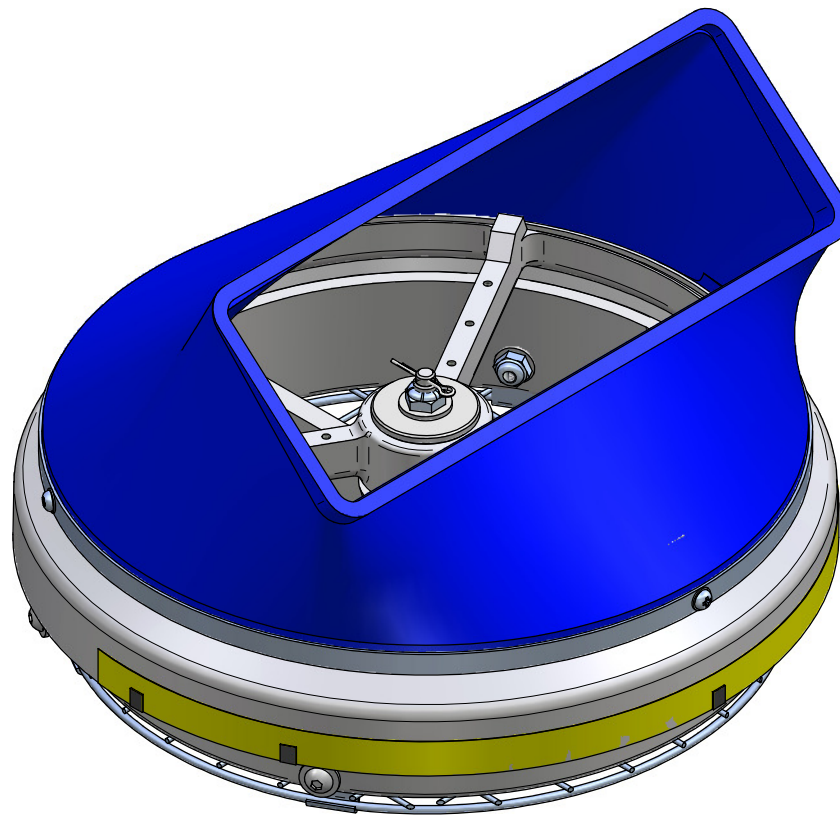

TECH21 15HP FIXED RECTANGLE NOZZLE

90 Welham Road, Barrie, Ontario 705-722-7649

TITLE 15HP FIXED RECTANGLE NOZZLE ASSEMBLY		
PART NO 65-784-00- MP	DWG NO 65-784-00- MP	REV A
DATE:		SHEET 1 OF 3

MacNeil Wash Systems- Parts List

90 Welham Road, Barrie, Ontario 705-722-7649

TITLE 15HP FIXED RECTANGLE NOZZLE ASSEMBLY		
PART NO 65-784-00- MP	DWG NO 65-784-00- MP	REV A
DATE:		SHEET 2 OF 3

MacNeil Wash Systems- Parts List

REF.	DESCRIPTION	PART NUMBER	QTY.
1	FIXED NOZZLE WHEEL ASS'Y W/SHAFT	65-744-00-MP	1
2	WSHR SS FLAT SHIM 3/4"	80-512-000-SI	1
3	WASHER FLAT 3/8" SS	80-106-000-SI	1
4	NUT SS NYLOCK 3/8"-16 LOW PROFILE	85-006-001-SIC	1
5	NUT SS NYLOCK 1/4"-20	85-004-000-SIC	4
6	WASHER SS FLAT 1/4" (0.056"/0.063" THK)	80-104-000-SI	8
7	SCREW SS BTN-HD 1/4"-20 X 1"	83-204-016-SIC	4
8	WSHR SS FLAT THRUST 3/4"	80-612-000-SI	1
9	HUB CAP - FIXED NOZZLE	65-708-02-MP	1
10	SAFETY SCREEN - AIR DISCHARGE NOZZLE	65-731-01-PP	1
11	COTTER PIN SS 5/64" x 3/4"	86-056-012-SI	1
12	15HP FIXED RECTANGLE NOZZLE SUB-ASS'Y	65-784-10-_MP	1

COLOR CHOICES FOR ITEM #6 (RECTANGLE NOZZLE):
65-780-23-UP - BLUE
65-780-23-BP - BLACK

90 Welham Road, Barrie, Ontario 705-722-7649		
TITLE 15HP FIXED RECTANGLE NOZZLE ASSEMBLY		
PART NO 65-784-00- MP	DWG NO 65-784-00- MP	REV A
DATE:	SHEET 3 OF 3	