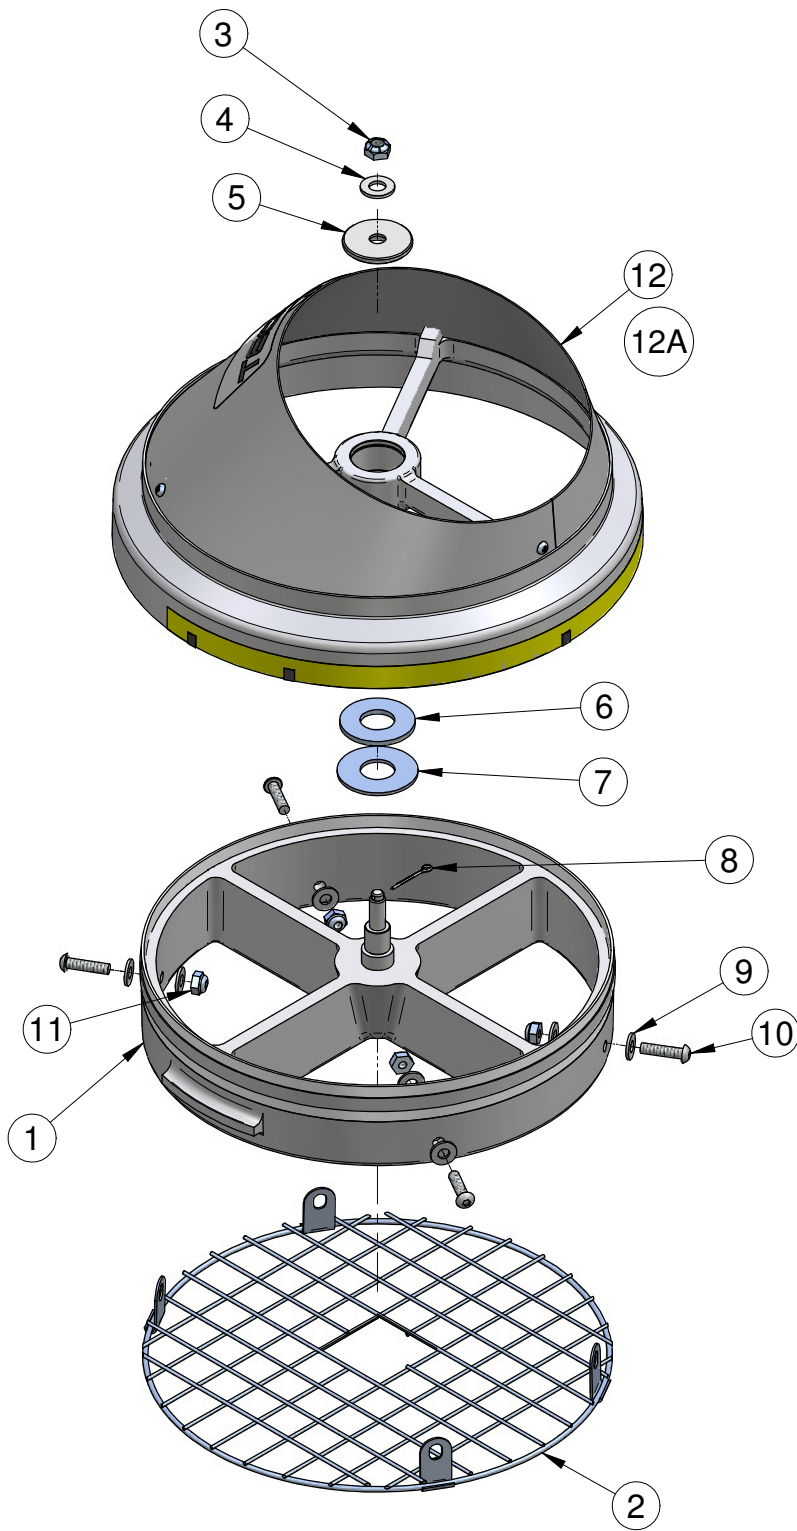

**TECH21 15HP FIXED SS CONE NOZZLE - 65-783-00-SMP**  
**TECH21 10HP FIXED SS CONE NOZZLE - 65-708-00-MP**

90 Welham Road, Barrie, Ontario 705-722-7649

TITLE 15HP FIXED SS CONE NOZZLE ASS'Y		
PART NO 65-783-00-SMP	DWG NO EPL-65-783-00-SMP	REV A
DATE:	SHEET 1 OF 3	

## **MacNeil Wash Systems- Parts List**

90 Welham Road, Barrie, Ontario 705-722-7649

TITLE 15HP FIXED SS CONE NOZZLE ASS'Y		
PART NO EPL-65-783-00-SMP	DWG NO EPL-65-783-00-SMP	REV A
DATE:		SHEET 2 OF 3

# MacNeil Wash Systems- Parts List

REF.	DESCRIPTION	PART NUMBER	QTY
1	FIXED NOZZLE WHEEL ASS'Y W/SHAFT	65-744-00-MP	1
2	SAFETY SCREEN - AIR DISCHARGE NOZZLE	65-731-01-PP	1
3	NUT SS NYLOCK 3/8"-16 LOW PROFILE	85-006-001-SIC	1
4	WASHER FLAT 3/8" SS	80-106-000-SI	1
5	HUB CAP - FIXED NOZZLE	65-708-02-MP	1
6	WSHR SS FLAT THRUST 3/4"	80-612-000-SI	1
7	WSHR SS FLAT SHIM 3/4"	80-512-000-SI	1
8	COTTER PIN SS 5/64" x 3/4"	86-056-012-SI	1
9	WASHER SS FLAT 1/4" (0.056"/0.063" THK)	80-104-000-SI	8
10	SCREW SS BTN-HD 1/4"-20 X 1"	83-204-016-SIC	4
11	NUT SS NYLOCK 1/4"-20	85-004-000-SIC	4
12	15HP FIXED SS NOZZLE CONE SUB-ASSEMBLY	65-783-10-SMP	1
12A	10HP FIXED SS NOZZLE CONE SUB-ASSEMBLY	65-708-10-MP	1

## ***MacNeil Wash Systems- Parts List***

90 Welham Road, Barrie, Ontario 705-722-7649

TITLE 15HP FIXED SS CONE NOZZLE ASS'Y		
PART NO EPL-65-783-00-SMP	DWG NO EPL-65-783-00-SMP	REV A
DATE:		SHEET 3 OF 3