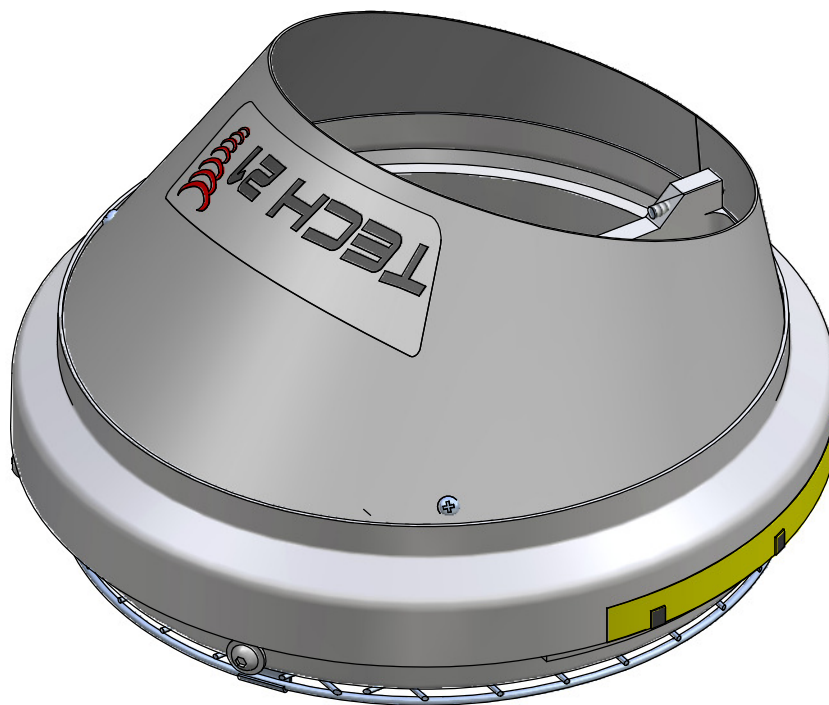

**TECH21 15HP FIXED SS CONE NOZZLE - 65-783-00-SMP**  
**TECH21 10HP FIXED SS CONE NOZZLE - 65-708-00-MP**

90 Welham Road, Barrie, Ontario 705-722-7649

TITLE 15HP FIXED SS CONE NOZZLE ASS'Y		
PART NO 65-783-00-SMP	DWG NO EPL-65-783-00-SMP	REV A
DATE:	SHEET 1 OF 3	

## **MacNeil Wash Systems- Parts List**

90 Welham Road, Barrie, Ontario 705-722-7649

TITLE 15HP FIXED SS CONE NOZZLE ASS'Y		
PART NO EPL-65-783-00-SMP	DWG NO EPL-65-783-00-SMP	REV A
DATE:		SHEET 2 OF 3

# MacNeil Wash Systems- Parts List

REF.	DESCRIPTION	PART NUMBER	QTY
1	FIXED NOZZLE WHEEL ASS'Y W/SHAFT	65-744-00-MP	1
2	SAFETY SCREEN - AIR DISCHARGE NOZZLE	65-731-01-PP	1
3	NUT SS NYLOCK 3/8"-16 LOW PROFILE	85-006-001-SIC	1
4	WASHER FLAT 3/8" SS	80-106-000-SI	1
5	HUB CAP - FIXED NOZZLE	65-708-02-MP	1
6	WSHR SS FLAT THRUST 3/4"	80-612-000-SI	1
7	WSHR SS FLAT SHIM 3/4"	80-512-000-SI	1
8	COTTER PIN SS 5/64" x 3/4"	86-056-012-SI	1
9	WASHER SS FLAT 1/4" (0.056"/0.063" THK)	80-104-000-SI	8
10	SCREW SS BTN-HD 1/4"-20 X 1"	83-204-016-SIC	4
11	NUT SS NYLOCK 1/4"-20	85-004-000-SIC	4
12	15HP FIXED SS NOZZLE CONE SUB-ASSEMBLY	65-783-10-SMP	1
12A	10HP FIXED SS NOZZLE CONE SUB-ASSEMBLY	65-708-10-MP	1