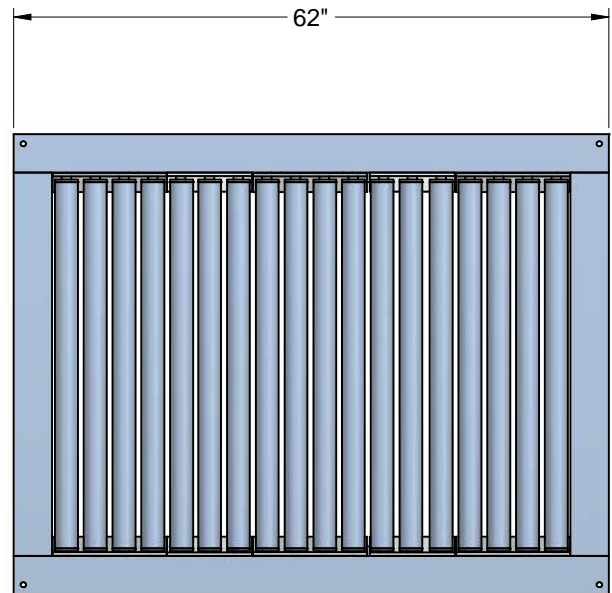

DOCUMENT #EPL-RC130

INCLUDES:

11-G60-00 RC130 WIDE CORRELATOR GALVANZD 13"

11-G80-00 RC130 WIDE CORRELATOR GALVANZD 14"

RC130 CONFIGURATION

11-G60-00
CONFIGURATION

11-G80-00
CONFIGURATION

RC130 ASSEMBLY VIEW & PARTS LIST

REF.	DESCRIPTION	PART NUMBER	QTY
1	RC130 FRAME LH/DS ASSY 47-15/16"LG X 47"W	11-200-50-MP	1
2	RC130 FRAME RH/PS ASSY 48"LG X 62"W	11-200-60-MP	1
3	CORRELATOR RH SHAFT 48-5/8"	11-300-09-MP	1
4	WIDE CORRELATOR LH SHAFT 47"	11-300-10-MP	1
5	KIT HARDWARE FOR RC130 WIDE CORRELATOR	75-130-00-MP	1