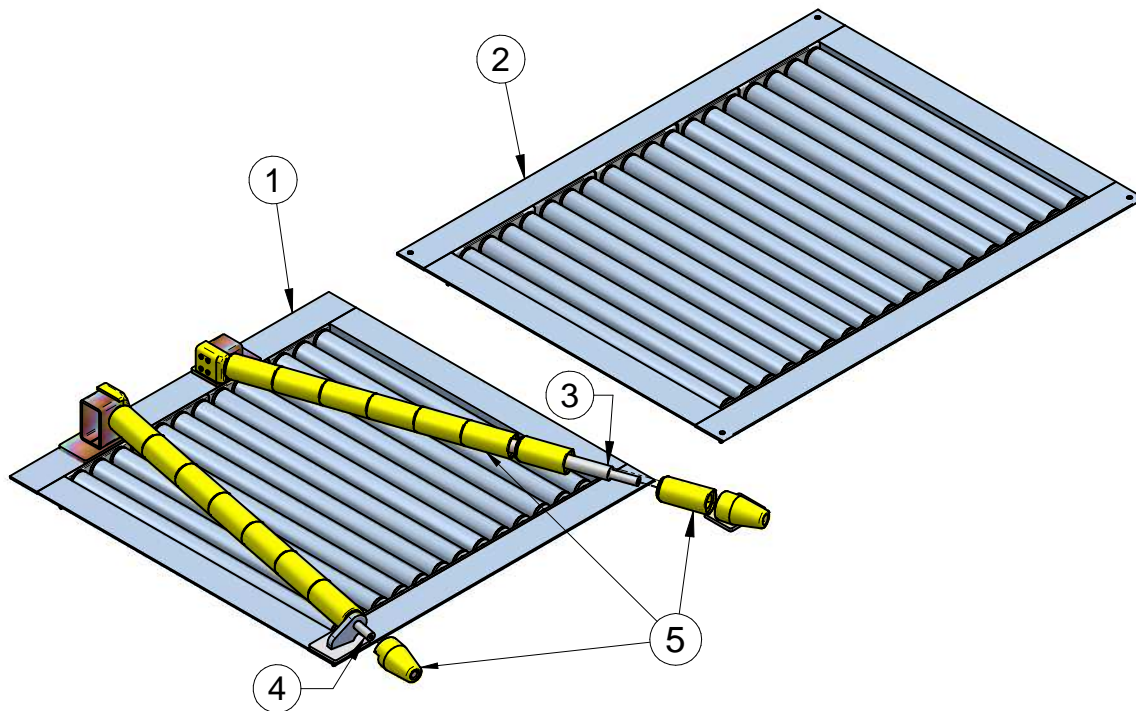

DOCUMENT #EPL-RC130

INCLUDES:

11-G60-00 RC130 WIDE CORRELATOR GALVANZD 13"

11-G80-00 RC130 WIDE CORRELATOR GALVANZD 14"

RC130 CONFIGURATION

11-G60-00
CONFIGURATION

11-G80-00
CONFIGURATION

RC130 ASSEMBLY VIEW & PARTS LIST

REF.	DESCRIPTION	PART NUMBER	QTY
1	RC130 FRAME LH/DS ASSY 47-15/16"LG X 47"W	11-200-50-MP	1
2	RC130 FRAME RH/PS ASSY 48"LG X 62"W	11-200-60-MP	1
3	CORRELATOR RH SHAFT 48-5/8"	11-300-09-MP	1
4	WIDE CORRELATOR LH SHAFT 47"	11-300-10-MP	1
5	KIT HARDWARE FOR RC130 WIDE CORRELATOR	75-130-00-MP	1

11-200-50-MP LH FRAME EXPLOSION & PARTS LIST

REF.	DESCRIPTION	PART NUMBER	QTY
1	RC120 BUSHING, CORRELATOR ROLLER	11-075-00-MP	26
2	ROLLER SUPPORT 3-PIN GALVANIZED	11-120-10-GL	6
3	ROLLER SUPPORT 4-PIN GALVANIZED	11-124-00-GL	2
4	RC130 FRAME ROLLER HRS TUBE 38-3/16"LG GALV'D	11-200-54-GL	13
5	RC130 FRAME LH/DS GALV'D 48"LG(H) X 47"W(V)	11-200-55-GL	1