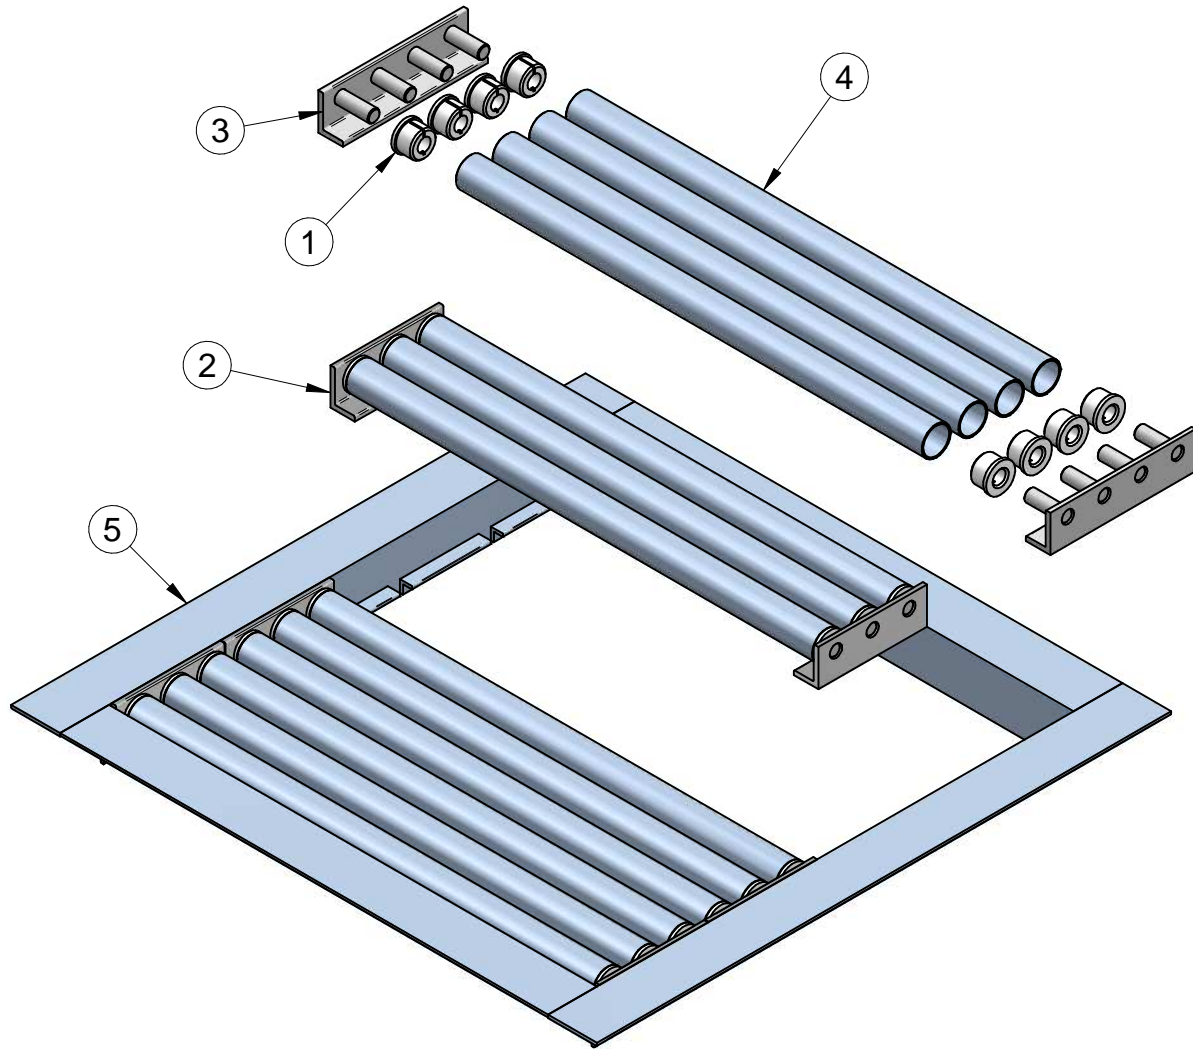

DOCUMENT #EPL-RC130

INCLUDES:

11-G60-00 RC130 WIDE CORRELATOR GALVANZD 13"

11-G80-00 RC130 WIDE CORRELATOR GALVANZD 14"

RC130 CONFIGURATION

11-G60-00
CONFIGURATION

11-G80-00
CONFIGURATION

RC130 ASSEMBLY VIEW & PARTS LIST

REF.	DESCRIPTION	PART NUMBER	QTY
1	RC130 FRAME LH/DS ASSY 47-15/16"LG X 47"W	11-200-50-MP	1
2	RC130 FRAME RH/PS ASSY 48"LG X 62"W	11-200-60-MP	1
3	CORRELATOR RH SHAFT 48-5/8"	11-300-09-MP	1
4	WIDE CORRELATOR LH SHAFT 47"	11-300-10-MP	1
5	KIT HARDWARE FOR RC130 WIDE CORRELATOR	75-130-00-MP	1

11-200-50-MP LH FRAME EXPLOSION & PARTS LIST

REF.	DESCRIPTION	PART NUMBER	QTY
1	RC120 BUSHING, CORRELATOR ROLLER	11-075-00-MP	26
2	ROLLER SUPPORT 3-PIN GALVANIZED	11-120-10-GL	6
3	ROLLER SUPPORT 4-PIN GALVANIZED	11-124-00-GL	2
4	RC130 FRAME ROLLER HRS TUBE 38-3/16"LG GALV'D	11-200-54-GL	13
5	RC130 FRAME LH/DS GALV'D 48"LG(H) X 47"W(V)	11-200-55-GL	1

11-200-60-MP RH FRAME EXPLOSION & PARTS LIST

REF.	DESCRIPTION	PART NUMBER	QTY
1	RC120 BUSHING, CORRELATOR ROLLER	11-075-00-MP	36
2	ROLLER SUPPORT 3-PIN GALVANIZED	11-120-10-GL	4
3	ROLLER SUPPORT 4-PIN GALVANIZED	11-124-00-GL	6
4	RC130 FRAME ROLLER HRS TUBE 38-3/16"LG GALV'D	11-200-54-GL	18
5	RC130 FRAME RH/PS GALV'D 48"LG(H) X 62"W(V)	11-200-58-GL	1