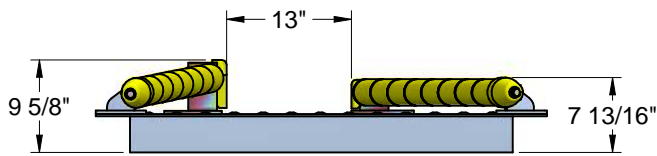

RC130 CONFIGURATION

11-G60-00
CONFIGURATION