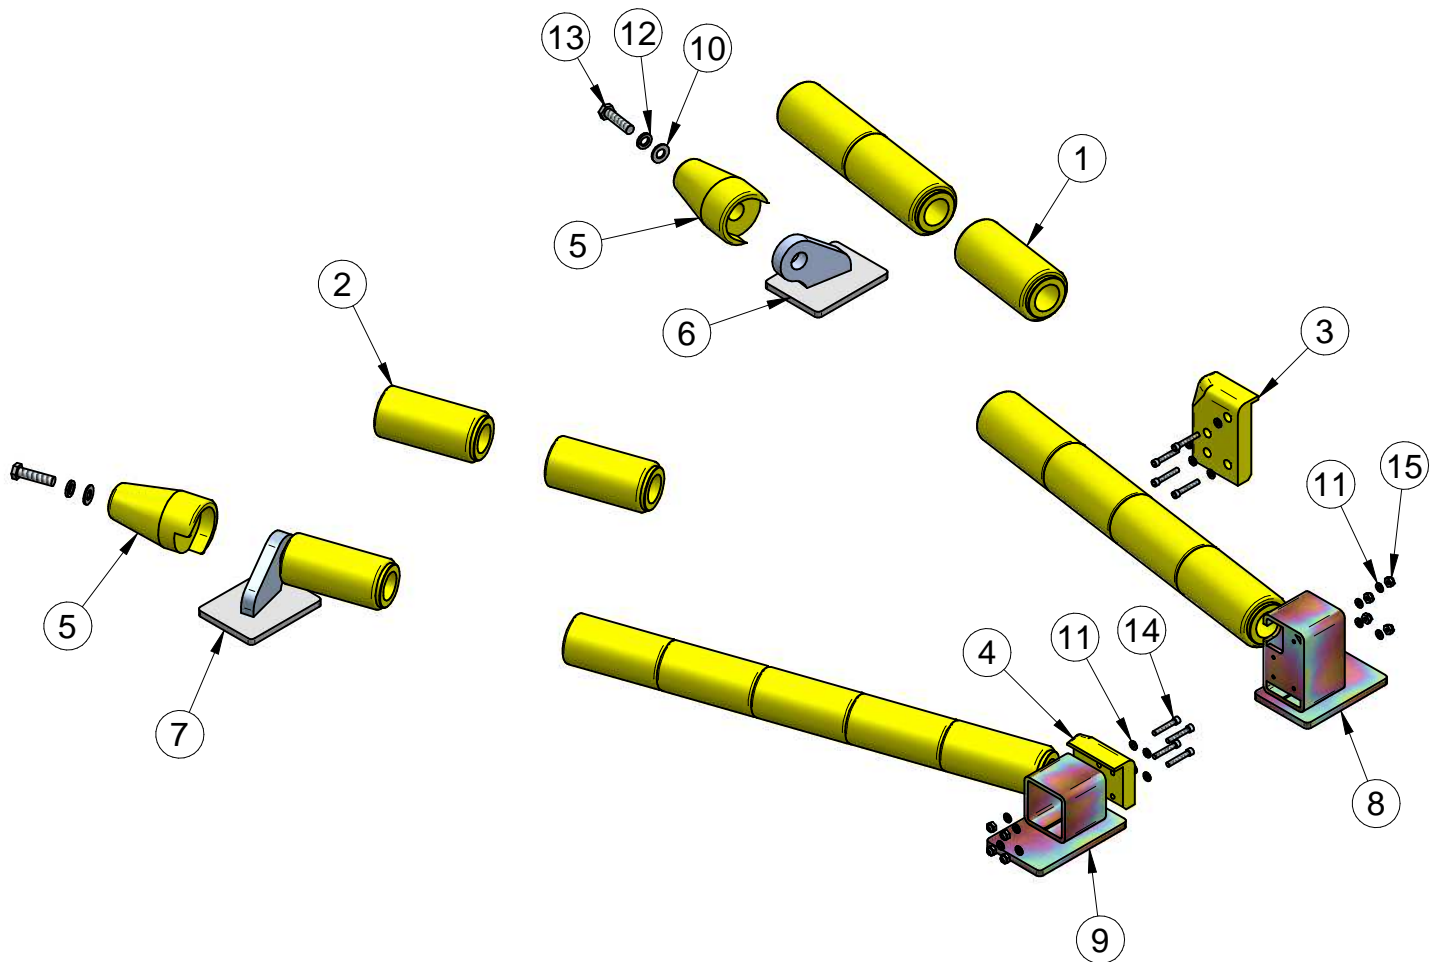

REF.	DESCRIPTION	PART NUMBER	QTY
1	RC130 FRAME LH/DS ASSY 47-15/16"LG X 47"W	11-200-50-MP	1
2	RC130 FRAME RH/PS ASSY 48"LG X 62"W	11-200-60-MP	1
3	CORRELATOR RH SHAFT 48-5/8"	11-300-09-MP	1
4	WIDE CORRELATOR LH SHAFT 47"	11-300-10-MP	1
5	KIT HARDWARE FOR RC130 WIDE CORRELATOR	75-130-00-MP	1

11-200-50-MP LH FRAME EXPLOSION & PARTS LIST

REF.	DESCRIPTION	PART NUMBER	QTY
1	RC120 BUSHING, CORRELATOR ROLLER	11-075-00-MP	26
2	ROLLER SUPPORT 3-PIN GALVANIZED	11-120-10-GL	6
3	ROLLER SUPPORT 4-PIN GALVANIZED	11-124-00-GL	2
4	RC130 FRAME ROLLER HRS TUBE 38-3/16"LG GALV'D	11-200-54-GL	13
5	RC130 FRAME LH/DS GALV'D 48"LG(H) X 47"W(V)	11-200-55-GL	1

11-200-60-MP RH FRAME EXPLOSION & PARTS LIST

REF.	DESCRIPTION	PART NUMBER	QTY
1	RC120 BUSHING, CORRELATOR ROLLER	11-075-00-MP	36
2	ROLLER SUPPORT 3-PIN GALVANIZED	11-120-10-GL	4
3	ROLLER SUPPORT 4-PIN GALVANIZED	11-124-00-GL	6
4	RC130 FRAME ROLLER HRS TUBE 38-3/16"LG GALV'D	11-200-54-GL	18
5	RC130 FRAME RH/PS GALV'D 48"LG(H) X 62"W(V)	11-200-58-GL	1

75-130-00-MP KIT EXPLOSION & PARTS LIST

75-130-00-MP KIT PARTS LIST

REF.	DESCRIPTION	PART NUMBER	QTY
1	RC130 LH ROLLER YLW 3"Dia. X 6-5/16"	11-200-04-MP	7
2	RC130 RH ROLLER YLW 2-3/4"Dia. X 6-5/8"LG	11-200-05-MP	8
3	RC130 L/H ENTRANCE UHMW COVER	11-300-07-MP	1
4	FLT UHMW YELLOW 1.500" x 4.000"	11-300-08-MP	1
5	RC130 UHMW LEAD ON CONE	11-300-20-MP	2
6	RC130 CORRELATOR L/H FRONT SHAFT SUPPORT	11-300-51-MP	1
7	RC130 CORRELATOR R/H FRONT SHAFT SUPPORT	11-300-52-MP	1
8	High Side Bracket ZND	11-300-61-ZN	1
9	Low Side Bracket ZND	11-300-62-ZN	1
10	WASHER FLAT 1/2" SS	80-208-000-SI	2
11	WSHR SS FLAT SMALL-OD 1/4"	80-304-000-SI	16
12	LOCK WASHER SS 1/2"	80-908-000-SI	2
13	HHCS SS 1/2"-13 x 2"	82-508-032-SIC	2
14	SHCS SS 1/4"-20 x 1-1/2"	82-704-024-SIC	8
15	NUT SS NYLOCK 1/4"-20	85-004-000-SIC	8