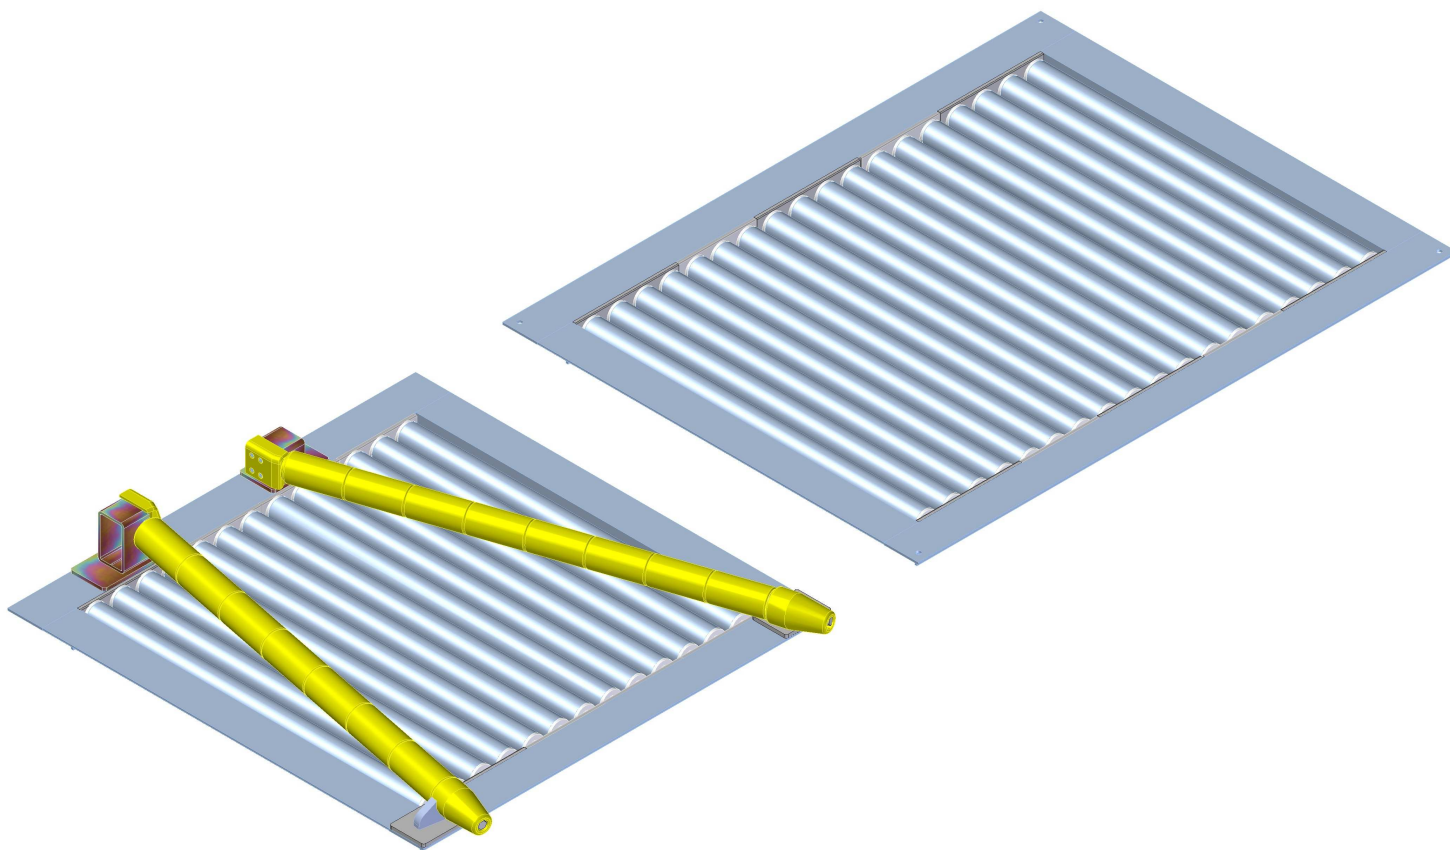

DOCUMENT #EPL-RC130

INCLUDES:

11-G60-00 RC130 WIDE CORRELATOR GALVANZD 13"

11-G80-00 RC130 WIDE CORRELATOR GALVANZD 14"

RC130 CONFIGURATION

11-G60-00
CONFIGURATION

11-G80-00
CONFIGURATION

RC130 ASSEMBLY VIEW & PARTS LIST

REF.	DESCRIPTION	PART NUMBER	QTY
1	RC130 FRAME LH/DS ASSY 47-15/16"LG X 47"W	11-200-50-MP	1
2	RC130 FRAME RH/PS ASSY 48"LG X 62"W	11-200-60-MP	1
3	CORRELATOR RH SHAFT 48-5/8"	11-300-09-MP	1
4	WIDE CORRELATOR LH SHAFT 47"	11-300-10-MP	1
5	KIT HARDWARE FOR RC130 WIDE CORRELATOR	75-130-00-MP	1

11-200-50-MP LH FRAME EXPLOSION & PARTS LIST

REF.	DESCRIPTION	PART NUMBER	QTY
1	RC120 BUSHING, CORRELATOR ROLLER	11-075-00-MP	26
2	ROLLER SUPPORT 3-PIN GALVANIZED	11-120-10-GL	6
3	ROLLER SUPPORT 4-PIN GALVANIZED	11-124-00-GL	2
4	RC130 FRAME ROLLER HRS TUBE 38-3/16"LG GALV'D	11-200-54-GL	13
5	RC130 FRAME LH/DS GALV'D 48"LG(H) X 47"W(V)	11-200-55-GL	1