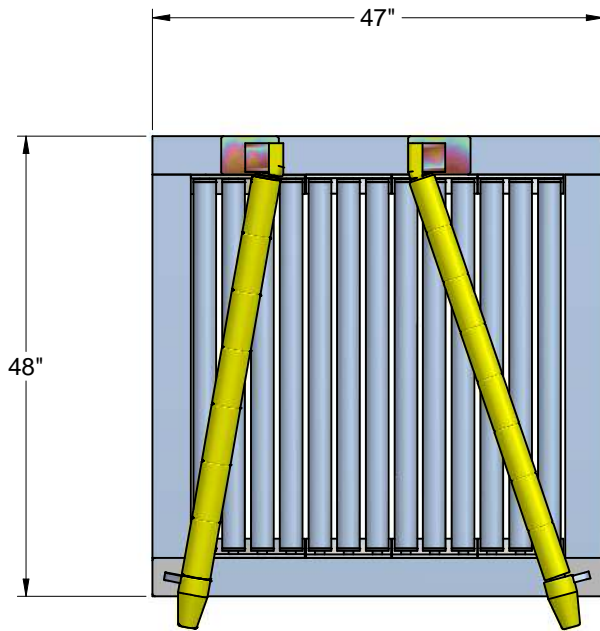

DOCUMENT #EPL-RC130

INCLUDES:

11-G60-00 RC130 WIDE CORRELATOR GALVANZD 13"

11-G80-00 RC130 WIDE CORRELATOR GALVANZD 14"

RC130 CONFIGURATION

11-G60-00
CONFIGURATION

11-G80-00
CONFIGURATION

RC130 ASSEMBLY VIEW & PARTS LIST

REF.	DESCRIPTION	PART NUMBER	QTY
1	RC130 FRAME LH/DS ASSY 47-15/16"LG X 47"W	11-200-50-MP	1
2	RC130 FRAME RH/PS ASSY 48"LG X 62"W	11-200-60-MP	1
3	CORRELATOR RH SHAFT 48-5/8"	11-300-09-MP	1
4	WIDE CORRELATOR LH SHAFT 47"	11-300-10-MP	1
5	KIT HARDWARE FOR RC130 WIDE CORRELATOR	75-130-00-MP	1

11-200-50-MP LH FRAME EXPLOSION & PARTS LIST

REF.	DESCRIPTION	PART NUMBER	QTY
1	RC120 BUSHING, CORRELATOR ROLLER	11-075-00-MP	26
2	ROLLER SUPPORT 3-PIN GALVANIZED	11-120-10-GL	6
3	ROLLER SUPPORT 4-PIN GALVANIZED	11-124-00-GL	2
4	RC130 FRAME ROLLER HRS TUBE 38-3/16"LG GALV'D	11-200-54-GL	13
5	RC130 FRAME LH/DS GALV'D 48"LG(H) X 47"W(V)	11-200-55-GL	1

11-200-60-MP RH FRAME EXPLOSION & PARTS LIST

REF.	DESCRIPTION	PART NUMBER	QTY
1	RC120 BUSHING, CORRELATOR ROLLER	11-075-00-MP	36
2	ROLLER SUPPORT 3-PIN GALVANIZED	11-120-10-GL	4
3	ROLLER SUPPORT 4-PIN GALVANIZED	11-124-00-GL	6
4	RC130 FRAME ROLLER HRS TUBE 38-3/16"LG GALV'D	11-200-54-GL	18
5	RC130 FRAME RH/PS GALV'D 48"LG(H) X 62"W(V)	11-200-58-GL	1