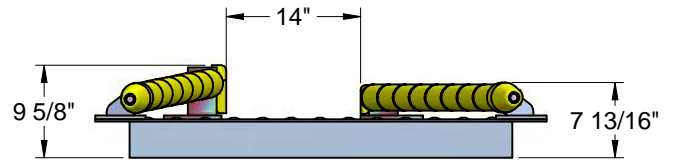

DOCUMENT #EPL-RC130

INCLUDES:

11-G60-00 RC130 WIDE CORRELATOR GALVANZD 13"

11-G80-00 RC130 WIDE CORRELATOR GALVANZD 14"

RC130 CONFIGURATION

11-G60-00
CONFIGURATION

11-G80-00
CONFIGURATION

RC130 ASSEMBLY VIEW & PARTS LIST

REF.	DESCRIPTION	PART NUMBER	QTY
1	RC130 FRAME LH/DS ASSY 47-15/16"LG X 47"W	11-200-50-MP	1
2	RC130 FRAME RH/PS ASSY 48"LG X 62"W	11-200-60-MP	1
3	CORRELATOR RH SHAFT 48-5/8"	11-300-09-MP	1
4	WIDE CORRELATOR LH SHAFT 47"	11-300-10-MP	1
5	KIT HARDWARE FOR RC130 WIDE CORRELATOR	75-130-00-MP	1