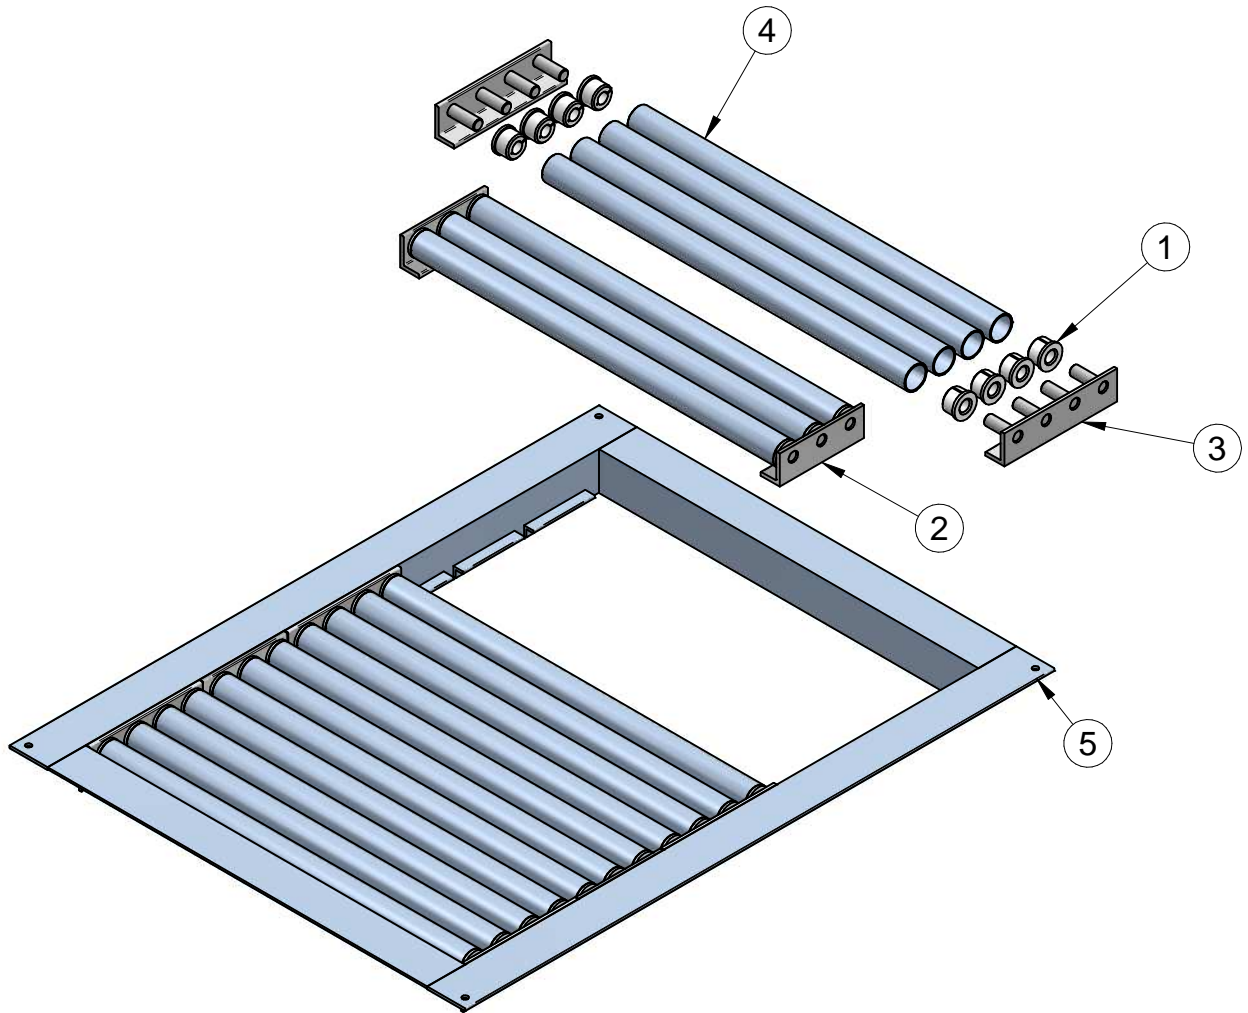

11-200-60-MP RH FRAME EXPLOSION & PARTS LIST

REF.	DESCRIPTION	PART NUMBER	QTY
1	RC120 BUSHING, CORRELATOR ROLLER	11-075-00-MP	36
2	ROLLER SUPPORT 3-PIN GALVANIZED	11-120-10-GL	4
3	ROLLER SUPPORT 4-PIN GALVANIZED	11-124-00-GL	6
4	RC130 FRAME ROLLER HRS TUBE 38-3/16"LG GALV'D	11-200-54-GL	18
5	RC130 FRAME RH/PS GALV'D 48"LG(H) X 62"W(V)	11-200-58-GL	1