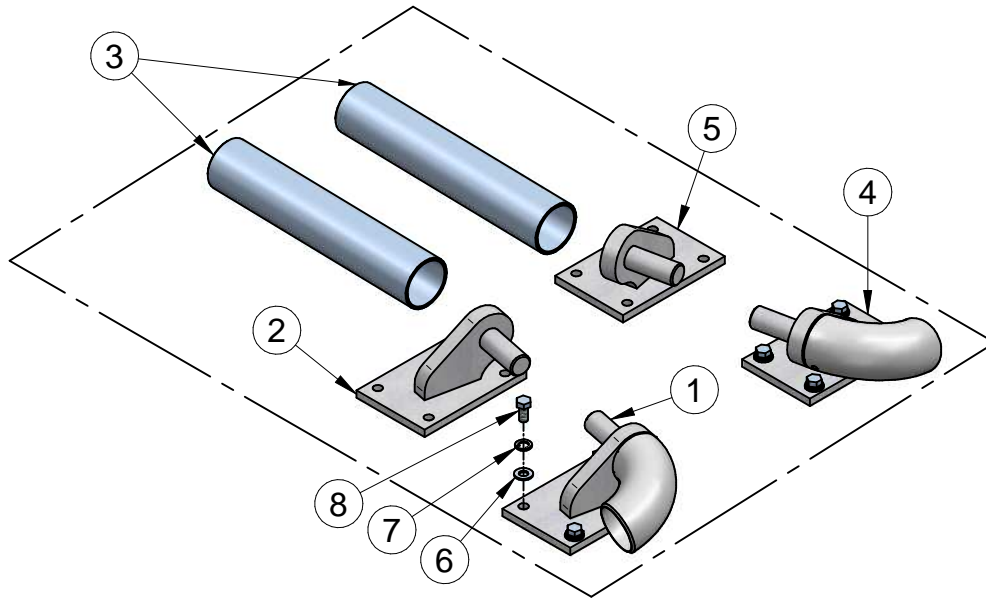

DOCUMENT #EPL-RC120

INCLUDES:

11-G10-00 RC120 STD. CORRELATOR W/O WHEELSAFE GALVANZD 13"

11-C00-300-000 RC120 CORRELATOR W/ WHEELSAFE GALVANZD 14"

11-G10-00 RC120 STD. CONFIGURATION

11-G10-00 RC120 STD. ASSEMBLY VIEW & PARTS LIST

REF.	DESCRIPTION	PART NUMBER	QTY
1	CORRELATOR ROLLER 31 1/8" LG GALVANIZED	11-050-01-GL	2
2	CORRELATOR ROLLER 26 7/16"LG, GALV'D	11-051-01-GL	25
3	RC120 BUSHING, CORRELATOR ROLLER	11-075-00-MP	54
4	CORRELATOR FRAME RH 53" X 36" GALVANIZED	11-100-00-GL	1
5	RC120 FRAME LH 38" w/o WHL SAFE GALVANIZD	11-101-00-GL	1
6	ROLLER SUPPORT 3-PIN GALVANIZED	11-120-10-GL	6
7	ROLLER SUPPORT 4-PIN GALVANIZED	11-124-00-GL	8
8*	KIT RC120 CORRELATOR w/o WHEEL SAFE ASSY	75-120-04-MP	1

75-120-04-MP KIT EXPLOSION & PARTS LIST

REF.	DESCRIPTION	PART NUMBER	QTY
1	ENTRANCE GUIDE BRACKET LH GALVANIZED	11-130-00-GL	1
2	EXIT GUIDE BRACKET LH GALVANIZED	11-140-00-GL	1
3	CORRELATOR GUIDE TUBE 12" LG, GALVANIZED	11-060-00-GL	2
4	ENTRANCE GUIDE BRACKET RH GALVANIZED	11-131-00-GL	1
5	EXIT GUIDE BRACKET RH GALVANIZED	11-141-00-GL	1
6	WSHR SS FLT 3/8" .071-.082THK .75"OD/.406"ID	80-106-000-SI	8
7	LOCK WASHER 3/8" SS	80-906-000-SI	8
8	HHCS SS 3/8"-16 X 3/4"	82-506-012-SIC	8