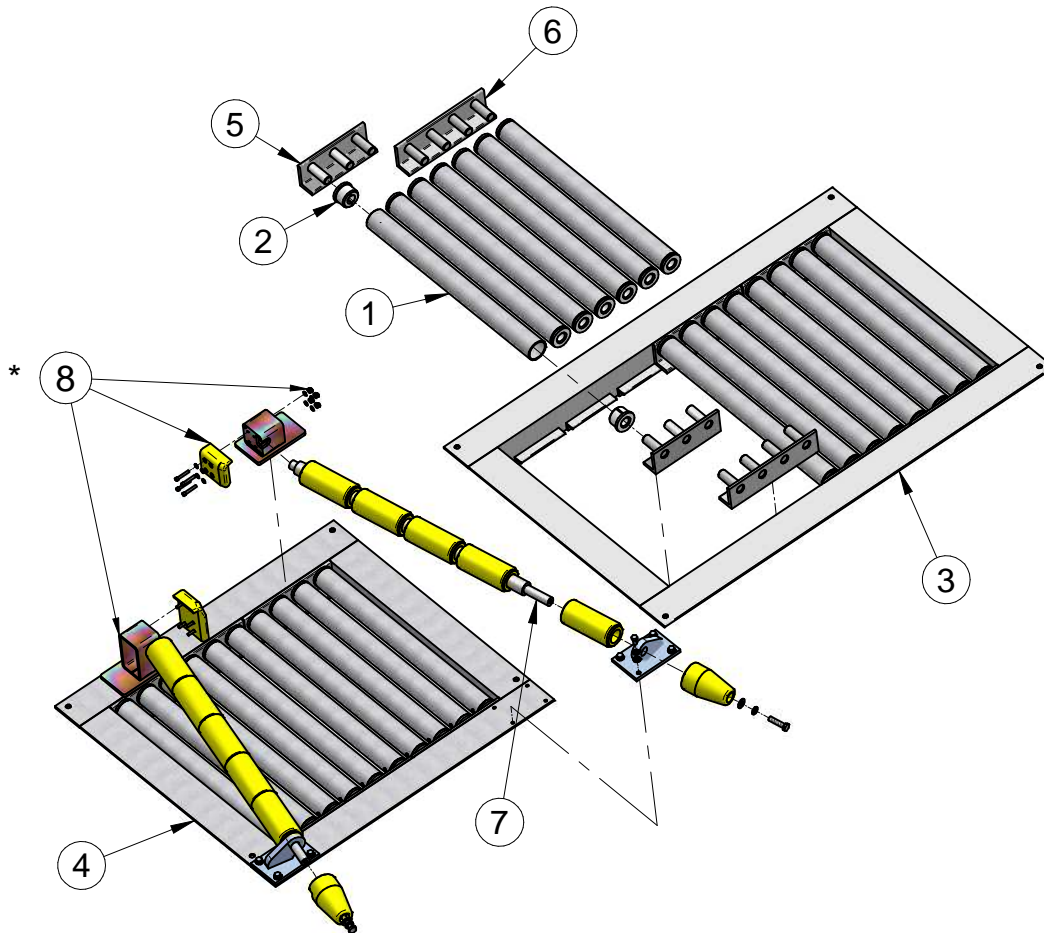

75-120-04-MP KIT EXPLOSION & PARTS LIST

REF.	DESCRIPTION	PART NUMBER	QTY
1	ENTRANCE GUIDE BRACKET LH GALVANIZED	11-130-00-GL	1
2	EXIT GUIDE BRACKET LH GALVANIZED	11-140-00-GL	1
3	CORRELATOR GUIDE TUBE 12" LG, GALVANIZED	11-060-00-GL	2
4	ENTRANCE GUIDE BRACKET RH GALVANIZED	11-131-00-GL	1
5	EXIT GUIDE BRACKET RH GALVANIZED	11-141-00-GL	1
6	WSHR SS FLT 3/8" .071-.082THK .75"OD/.406"ID	80-106-000-SI	8
7	LOCK WASHER 3/8" SS	80-906-000-SI	8
8	HHCS SS 3/8"-16 X 3/4"	82-506-012-SIC	8

11-C00-300-000 RC120 W/ WHEEL SAFE CONFIGURATION

11-C00-300-000 RC120 W/ WHEEL SAFE ASSEMBLY VIEW & PARTS LIST

REF.	DESCRIPTION	PART NUMBER	QTY
1	CORRELATOR ROLLER 26 7/16"LG, GALV'D	11-051-01-GL	25
2	RC120 BUSHING, CORRELATOR ROLLER	11-075-00-MP	50
3	CORRELATOR FRAME RH 53" X 36" GALVANIZED	11-100-00-GL	1
4	RC120 FRAME LH 38" w/o WHL SAFE GALVANIZD	11-101-00-GL	1
5	ROLLER SUPPORT 3-PIN GALVANIZED	11-120-10-GL	6
6	ROLLER SUPPORT 4-PIN GALVANIZED	11-124-00-GL	8
7	HORIZ ROLLER CORRELATOR SHAFT ZND 34-3/4"	11-301-02-ZN	2
8*	KIT HARDWARE-RC120 W/ WHEEL SAFE PLUS	75-120-05-MP	1

75-120-05-MP KIT EXPLOSION

75-120-05-MP KIT PARTS LIST

REF.	DESCRIPTION	PART NUMBER	QTY
1	RC130 LH ROLLER YLW 3"Dia. X 6-5/16"	11-200-04-MP	5
2	RC130 L/H ENTRANCE UHMW COVER	11-300-07-MP	1
3	FLT UHMW YELLOW 1.500" x 4.000"	11-300-08-MP	1
4	RC130 UHMW LEAD ON CONE	11-300-20-MP	2
5	High Side Bracket ZND	11-300-61-ZN	1
6	Low Side Bracket ZND	11-300-62-ZN	1
7	ROLLER YLW 2-3/4"Dia. X 6 5/16"LG	11-301-01-MP	5
8	L/H ENT SHAFT SUPPORT ZND	11-301-10-ZN	1
9	R/H ENT SHAFT SUPPORT ZND	11-301-20-ZN	1
10	WSHR SS FLT 3/8" .071-.082THK .75"OD/.406"ID	80-106-000-SI	8
11	WASHER FLAT 1/2" SS	80-208-000-SI	2
12	WSHR SS FLAT SMALL-OD 1/4"	80-304-000-SI	16
13	LOCK WASHER 3/8" SS	80-906-000-SI	8
14	LOCK WASHER SS 1/2"	80-908-000-SI	2
15	HHCS SS 3/8"-16 X 3/4"	82-506-012-SIC	8
16	HHCS SS 1/2"-13 x 2"	82-508-032-SIC	2
17	SHCS SS 1/4"-20 x 1-1/2"	82-704-024-SIC	8
18	NUT SS NYLOCK 1/4"-20	85-004-000-SIC	8