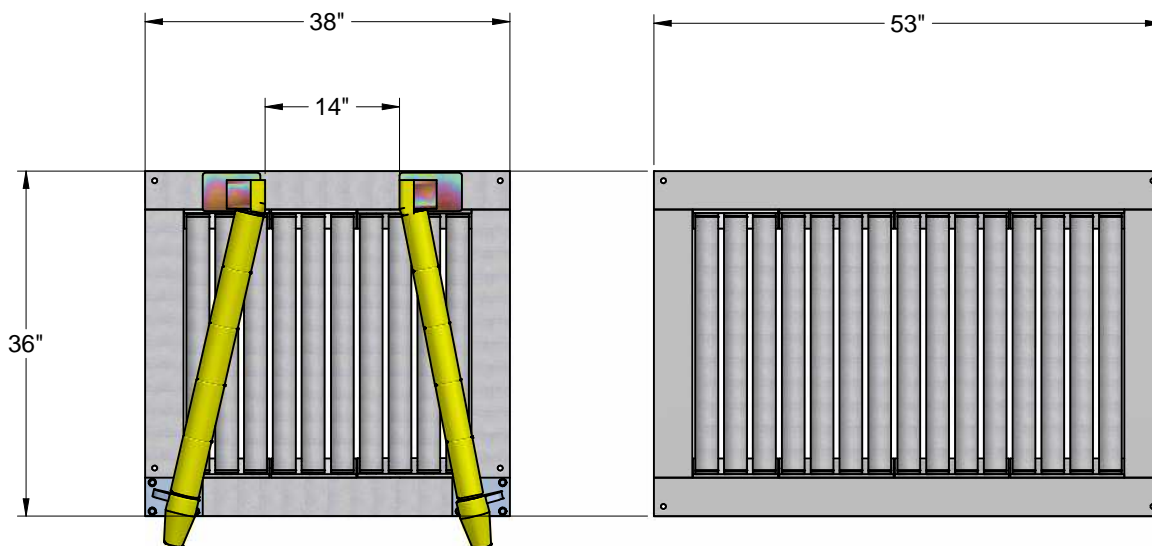

11-C00-300-000 RC120 W/ WHEEL SAFE CONFIGURATION