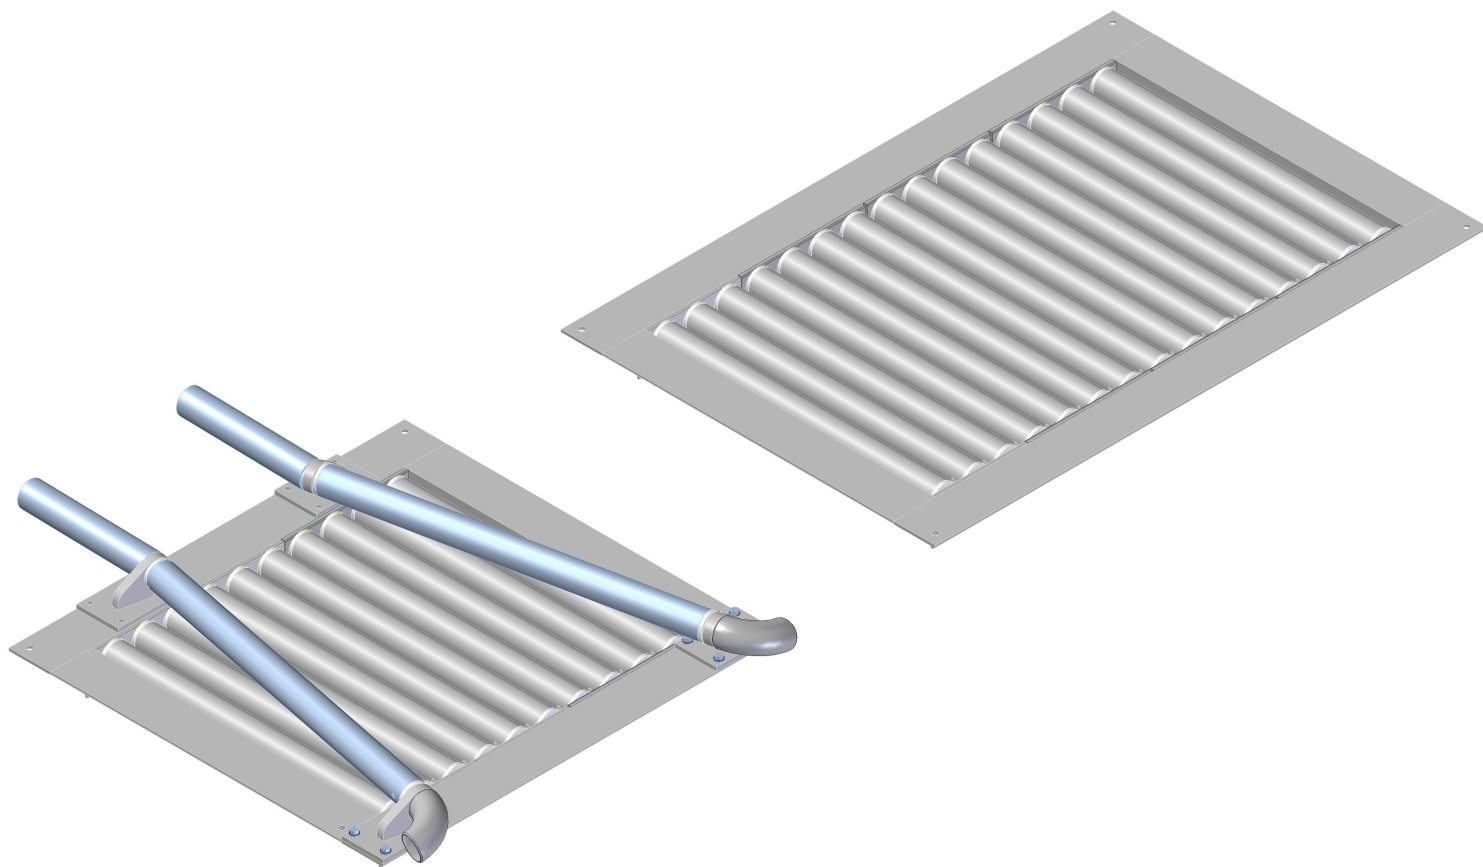

DOCUMENT #EPL-RC120

INCLUDES:

11-G10-00 RC120 STD. CORRELATOR W/O WHEELSAFE GALVANZD 13"

11-C00-300-000 RC120 CORRELATOR W/ WHEELSAFE GALVANZD 14"

11-G10-00 RC120 STD. CONFIGURATION

11-G10-00 RC120 STD. ASSEMBLY VIEW & PARTS LIST

REF.	DESCRIPTION	PART NUMBER	QTY
1	CORRELATOR ROLLER 31 1/8" LG GALVANIZED	11-050-01-GL	2
2	CORRELATOR ROLLER 26 7/16"LG, GALV'D	11-051-01-GL	25
3	RC120 BUSHING, CORRELATOR ROLLER	11-075-00-MP	54
4	CORRELATOR FRAME RH 53" X 36" GALVANIZED	11-100-00-GL	1
5	RC120 FRAME LH 38" w/o WHL SAFE GALVANIZD	11-101-00-GL	1
6	ROLLER SUPPORT 3-PIN GALVANIZED	11-120-10-GL	6
7	ROLLER SUPPORT 4-PIN GALVANIZED	11-124-00-GL	8
8*	KIT RC120 CORRELATOR w/o WHEEL SAFE ASSY	75-120-04-MP	1

75-120-04-MP KIT EXPLOSION & PARTS LIST

REF.	DESCRIPTION	PART NUMBER	QTY
1	ENTRANCE GUIDE BRACKET LH GALVANIZED	11-130-00-GL	1
2	EXIT GUIDE BRACKET LH GALVANIZED	11-140-00-GL	1
3	CORRELATOR GUIDE TUBE 12" LG, GALVANIZED	11-060-00-GL	2
4	ENTRANCE GUIDE BRACKET RH GALVANIZED	11-131-00-GL	1
5	EXIT GUIDE BRACKET RH GALVANIZED	11-141-00-GL	1
6	WSHR SS FLT 3/8" .071-.082THK .75"OD/.406"ID	80-106-000-SI	8
7	LOCK WASHER 3/8" SS	80-906-000-SI	8
8	HHCS SS 3/8"-16 X 3/4"	82-506-012-SIC	8

11-C00-300-000 RC120 W/ WHEEL SAFE CONFIGURATION

11-C00-300-000 RC120 W/ WHEEL SAFE ASSEMBLY VIEW & PARTS LIST

REF.	DESCRIPTION	PART NUMBER	QTY
1	CORRELATOR ROLLER 26 7/16"LG, GALV'D	11-051-01-GL	25
2	RC120 BUSHING, CORRELATOR ROLLER	11-075-00-MP	50
3	CORRELATOR FRAME RH 53" X 36" GALVANIZED	11-100-00-GL	1
4	RC120 FRAME LH 38" w/o WHL SAFE GALVANIZD	11-101-00-GL	1
5	ROLLER SUPPORT 3-PIN GALVANIZED	11-120-10-GL	6
6	ROLLER SUPPORT 4-PIN GALVANIZED	11-124-00-GL	8
7	HORIZ ROLLER CORRELATOR SHAFT ZND 34-3/4"	11-301-02-ZN	2
8*	KIT HARDWARE-RC120 W/ WHEEL SAFE PLUS	75-120-05-MP	1