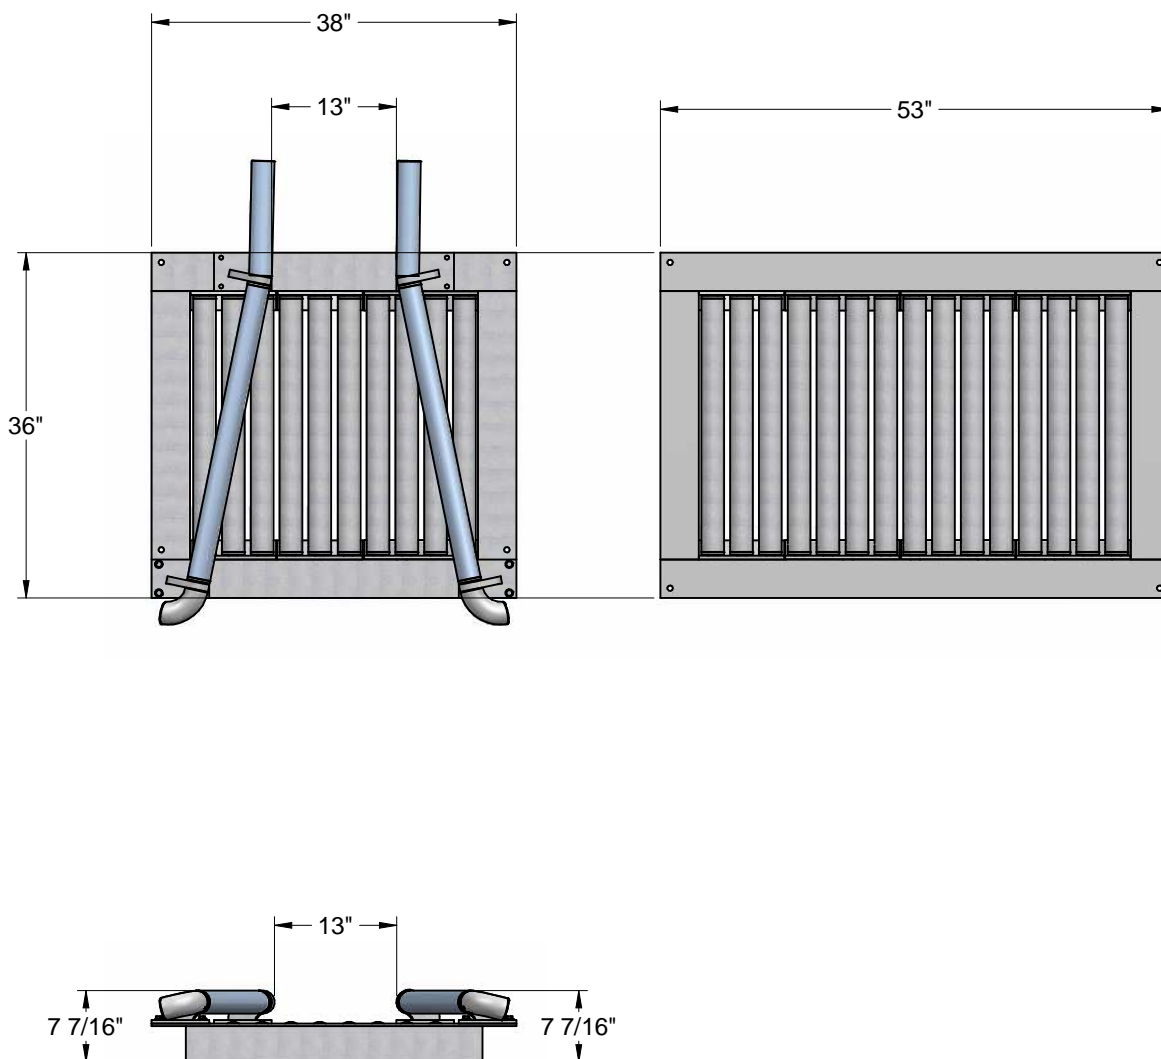

DOCUMENT #EPL-RC120

INCLUDES:

11-G10-00 RC120 STD. CORRELATOR W/O WHEELSAFE GALVANZD 13"

11-C00-300-000 RC120 CORRELATOR W/ WHEELSAFE GALVANZD 14"

11-G10-00 RC120 STD. CONFIGURATION

11-G10-00 RC120 STD. ASSEMBLY VIEW & PARTS LIST

REF.	DESCRIPTION	PART NUMBER	QTY
1	CORRELATOR ROLLER 31 1/8" LG GALVANIZED	11-050-01-GL	2
2	CORRELATOR ROLLER 26 7/16"LG, GALV'D	11-051-01-GL	25
3	RC120 BUSHING, CORRELATOR ROLLER	11-075-00-MP	54
4	CORRELATOR FRAME RH 53" X 36" GALVANIZED	11-100-00-GL	1
5	RC120 FRAME LH 38" w/o WHL SAFE GALVANIZD	11-101-00-GL	1
6	ROLLER SUPPORT 3-PIN GALVANIZED	11-120-10-GL	6
7	ROLLER SUPPORT 4-PIN GALVANIZED	11-124-00-GL	8
8*	KIT RC120 CORRELATOR w/o WHEEL SAFE ASSY	75-120-04-MP	1

75-120-04-MP KIT EXPLOSION & PARTS LIST

REF.	DESCRIPTION	PART NUMBER	QTY
1	ENTRANCE GUIDE BRACKET LH GALVANIZED	11-130-00-GL	1
2	EXIT GUIDE BRACKET LH GALVANIZED	11-140-00-GL	1
3	CORRELATOR GUIDE TUBE 12" LG, GALVANIZED	11-060-00-GL	2
4	ENTRANCE GUIDE BRACKET RH GALVANIZED	11-131-00-GL	1
5	EXIT GUIDE BRACKET RH GALVANIZED	11-141-00-GL	1
6	WSHR SS FLT 3/8" .071-.082THK .75"OD/.406"ID	80-106-000-SI	8
7	LOCK WASHER 3/8" SS	80-906-000-SI	8
8	HHCS SS 3/8"-16 X 3/4"	82-506-012-SIC	8