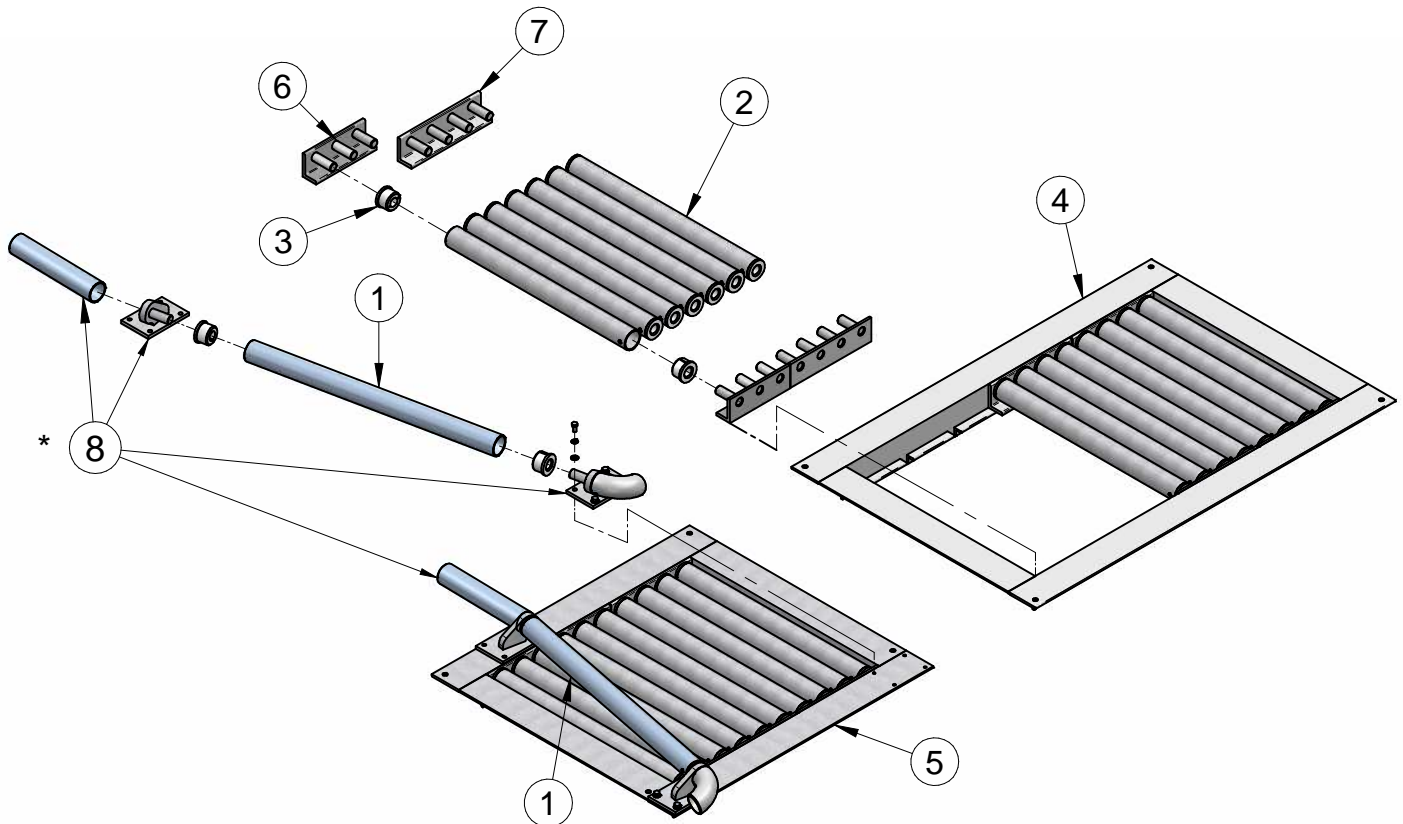

DOCUMENT #EPL-RC120

INCLUDES:

11-G10-00 RC120 STD. CORRELATOR W/O WHEELSAFE GALVANZD 13"

11-C00-300-000 RC120 CORRELATOR W/ WHEELSAFE GALVANZD 14"

11-G10-00 RC120 STD. CONFIGURATION

11-G10-00 RC120 STD. ASSEMBLY VIEW & PARTS LIST

REF.	DESCRIPTION	PART NUMBER	QTY
1	CORRELATOR ROLLER 31 1/8" LG GALVANIZED	11-050-01-GL	2
2	CORRELATOR ROLLER 26 7/16"LG, GALV'D	11-051-01-GL	25
3	RC120 BUSHING, CORRELATOR ROLLER	11-075-00-MP	54
4	CORRELATOR FRAME RH 53" X 36" GALVANIZED	11-100-00-GL	1
5	RC120 FRAME LH 38" w/o WHL SAFE GALVANIZD	11-101-00-GL	1
6	ROLLER SUPPORT 3-PIN GALVANIZED	11-120-10-GL	6
7	ROLLER SUPPORT 4-PIN GALVANIZED	11-124-00-GL	8
8*	KIT RC120 CORRELATOR w/o WHEEL SAFE ASSY	75-120-04-MP	1

75-120-04-MP KIT EXPLOSION & PARTS LIST

REF.	DESCRIPTION	PART NUMBER	QTY
1	ENTRANCE GUIDE BRACKET LH GALVANIZED	11-130-00-GL	1
2	EXIT GUIDE BRACKET LH GALVANIZED	11-140-00-GL	1
3	CORRELATOR GUIDE TUBE 12" LG, GALVANIZED	11-060-00-GL	2
4	ENTRANCE GUIDE BRACKET RH GALVANIZED	11-131-00-GL	1
5	EXIT GUIDE BRACKET RH GALVANIZED	11-141-00-GL	1
6	WSHR SS FLT 3/8" .071-.082THK .75"OD/.406"ID	80-106-000-SI	8
7	LOCK WASHER 3/8" SS	80-906-000-SI	8
8	HHCS SS 3/8"-16 X 3/4"	82-506-012-SIC	8