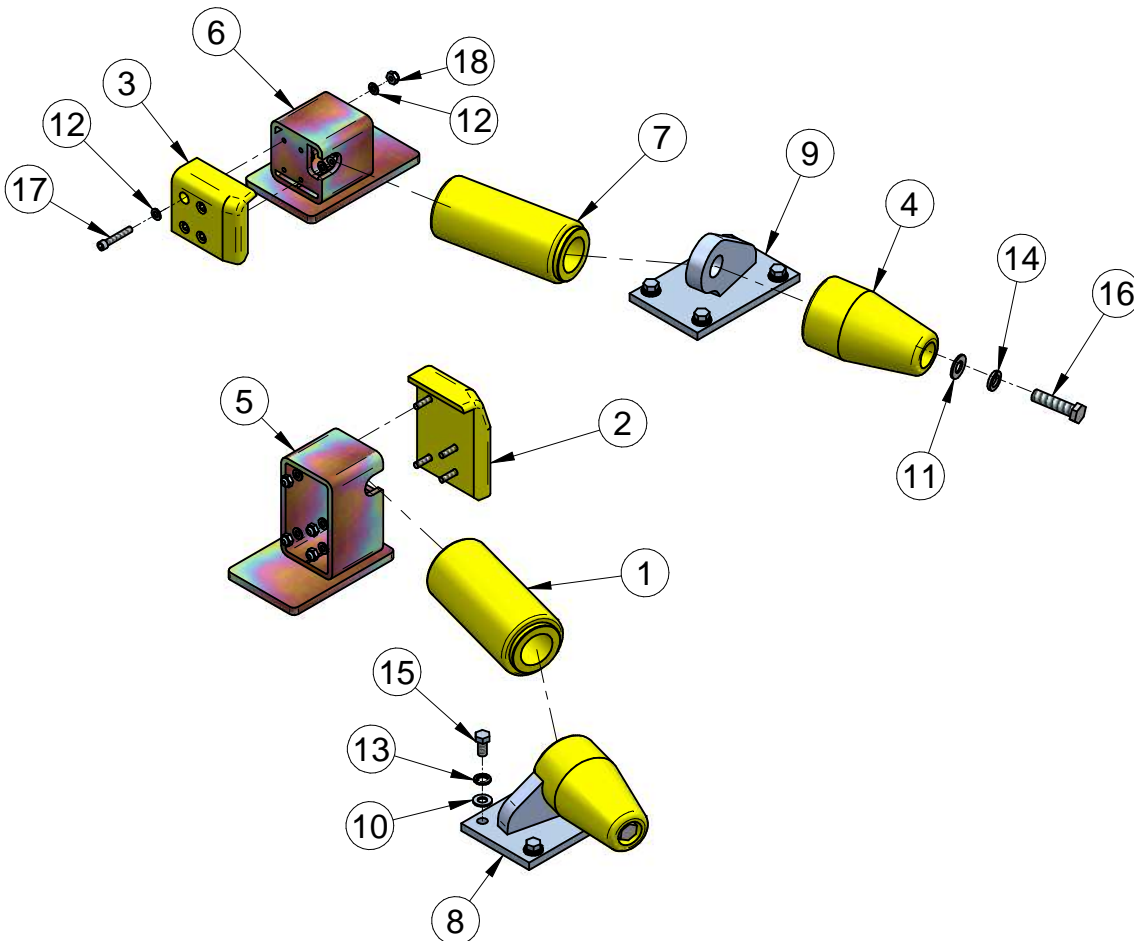

75-120-04-MP KIT EXPLOSION & PARTS LIST

REF.	DESCRIPTION	PART NUMBER	QTY
1	ENTRANCE GUIDE BRACKET LH GALVANIZED	11-130-00-GL	1
2	EXIT GUIDE BRACKET LH GALVANIZED	11-140-00-GL	1
3	CORRELATOR GUIDE TUBE 12" LG, GALVANIZED	11-060-00-GL	2
4	ENTRANCE GUIDE BRACKET RH GALVANIZED	11-131-00-GL	1
5	EXIT GUIDE BRACKET RH GALVANIZED	11-141-00-GL	1
6	WSHR SS FLT 3/8" .071-.082THK .75"OD/.406"ID	80-106-000-SI	8
7	LOCK WASHER 3/8" SS	80-906-000-SI	8
8	HHCS SS 3/8"-16 X 3/4"	82-506-012-SIC	8

11-C00-300-000 RC120 W/ WHEEL SAFE CONFIGURATION

11-C00-300-000 RC120 W/ WHEEL SAFE ASSEMBLY VIEW & PARTS LIST

REF.	DESCRIPTION	PART NUMBER	QTY
1	CORRELATOR ROLLER 26 7/16"LG, GALV'D	11-051-01-GL	25
2	RC120 BUSHING, CORRELATOR ROLLER	11-075-00-MP	50
3	CORRELATOR FRAME RH 53" X 36" GALVANIZED	11-100-00-GL	1
4	RC120 FRAME LH 38" w/o WHL SAFE GALVANIZD	11-101-00-GL	1
5	ROLLER SUPPORT 3-PIN GALVANIZED	11-120-10-GL	6
6	ROLLER SUPPORT 4-PIN GALVANIZED	11-124-00-GL	8
7	HORIZ ROLLER CORRELATOR SHAFT ZND 34-3/4"	11-301-02-ZN	2
8*	KIT HARDWARE-RC120 W/ WHEEL SAFE PLUS	75-120-05-MP	1

75-120-05-MP KIT EXPLOSION

75-120-05-MP KIT PARTS LIST

REF.	DESCRIPTION	PART NUMBER	QTY
1	RC130 LH ROLLER YLW 3"Dia. X 6-5/16"	11-200-04-MP	5
2	RC130 L/H ENTRANCE UHMW COVER	11-300-07-MP	1
3	FLT UHMW YELLOW 1.500" x 4.000"	11-300-08-MP	1
4	RC130 UHMW LEAD ON CONE	11-300-20-MP	2
5	High Side Bracket ZND	11-300-61-ZN	1
6	Low Side Bracket ZND	11-300-62-ZN	1
7	ROLLER YLW 2-3/4"Dia. X 6 5/16"LG	11-301-01-MP	5
8	L/H ENT SHAFT SUPPORT ZND	11-301-10-ZN	1
9	R/H ENT SHAFT SUPPORT ZND	11-301-20-ZN	1
10	WSHR SS FLT 3/8" .071-.082THK .75"OD/.406"ID	80-106-000-SI	8
11	WASHER FLAT 1/2" SS	80-208-000-SI	2
12	WSHR SS FLAT SMALL-OD 1/4"	80-304-000-SI	16
13	LOCK WASHER 3/8" SS	80-906-000-SI	8
14	LOCK WASHER SS 1/2"	80-908-000-SI	2
15	HHCS SS 3/8"-16 X 3/4"	82-506-012-SIC	8
16	HHCS SS 1/2"-13 x 2"	82-508-032-SIC	2
17	SHCS SS 1/4"-20 x 1-1/2"	82-704-024-SIC	8
18	NUT SS NYLOCK 1/4"-20	85-004-000-SIC	8