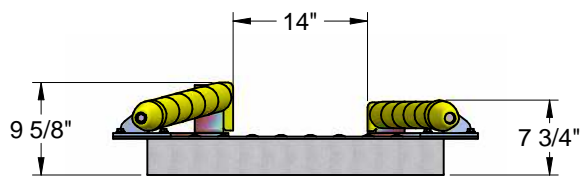

11-C00-300-000 RC120 W/ WHEEL SAFE CONFIGURATION