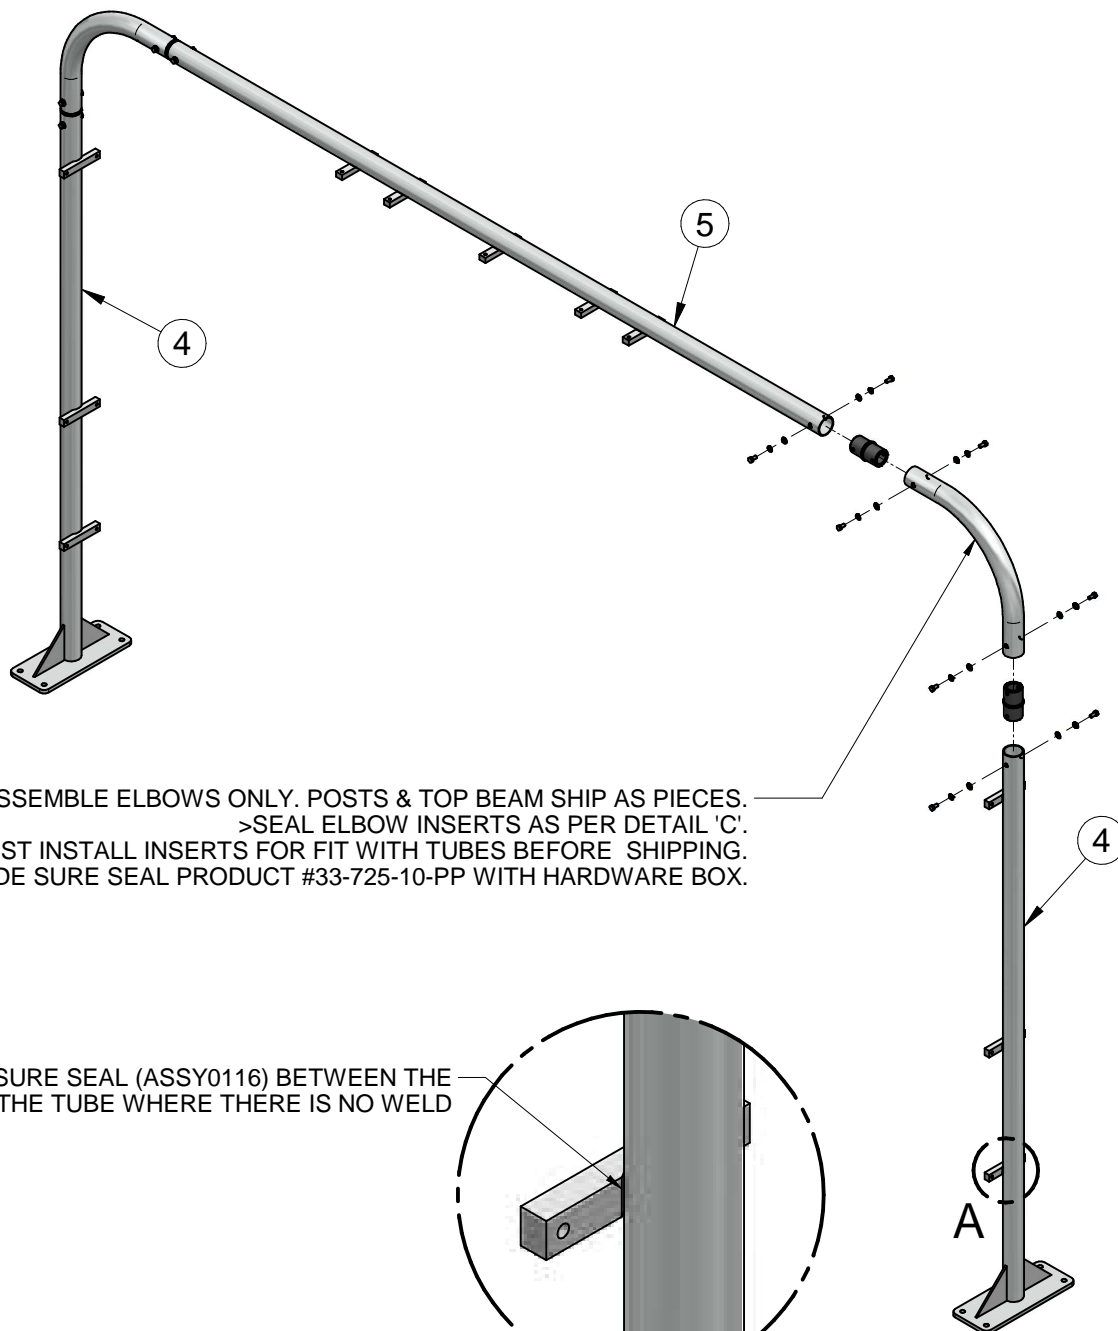

DOCUMENT #EPL-46-550-00-SG***INCLUDES:***

- 46-550-00-BK RW111 WIDE ROUND VERSA ARCH BLACK**
- 46-550-00-BU RW111 WIDE ROUND VERSA ARCH BLUE**
- 46-550-00-GR RW111 WIDE ROUND VERSA ARCH GREEN**
- 46-550-00-RD RW111 WIDE ROUND VERSA ARCH RED**
- 46-550-00-SG RW111 WIDE ROUND VERSA ARCH SILVER GRAY**
- 46-550-00-WT RW111 WIDE ROUND VERSA ARCH WHITE**
- 46-550-00-YL RW111 WIDE ROUND VERSA ARCH YELLOW**

46-550-00-SG RW111 WIDE ROUND VERSA ARCH SILVER GRAY EXPLOSION

- >PRE-ASSEMBLE ELBOWS ONLY. POSTS & TOP BEAM SHIP AS PIECES.
- >SEAL ELBOW INSERTS AS PER DETAIL 'C'.
- >TEST INSTALL INSERTS FOR FIT WITH TUBES BEFORE SHIPPING.
- >INCLUDE SURE SEAL PRODUCT #33-725-10-PP WITH HARDWARE BOX.

- APPLY SURE SEAL (ASSY0116) BETWEEN THE PLATE AND THE TUBE WHERE THERE IS NO WELD

DETAIL A

46-550-00-SG RW111 WIDE ROUND VERSA ARCH SILVER GRAY EXPLOSION

46-550-00-SG RW111 WIDE ROUND VERSA ARCH SILVER GRAY EXPLOSION

DETAIL C

46-550-00-SG RW111 WIDE ROUND VERSA ARCH SILVER GRAY PARTS LIST

REF.	DESCRIPTION	PART NUMBER	QTY
1	ADHESIVE SEALANT 'SURE CHECK' LSC 9019 CLR 5OZ TUBE (*NOT SHOWN*)	33-725-10-PP	1
2	ALUMINUM ELBOW SG	* 46-500-20-SG	2
3	RW111 TUBE INSERT AL X 4-1/4"LG BLACK	46-500-40-BK	4
4	RW111 WIDE ARCH POST PC SILVER GRAY	* 46-550-10-SG	2
5	RW111 WIDE ARCH TOP BEAM PC SILVER GRAY 109"	* 46-550-40-SG	1
6	WSHR SS FLAT 3/8" 0.071-0.082 THK.75" OD / 0.406" ID	80-106-000-SI	16
7	WSHR SS LOCK 3/8"	80-906-000-SI	16
8	HHCS SS 3/8"-16 x 3/4"	82-506-012-SIC	16