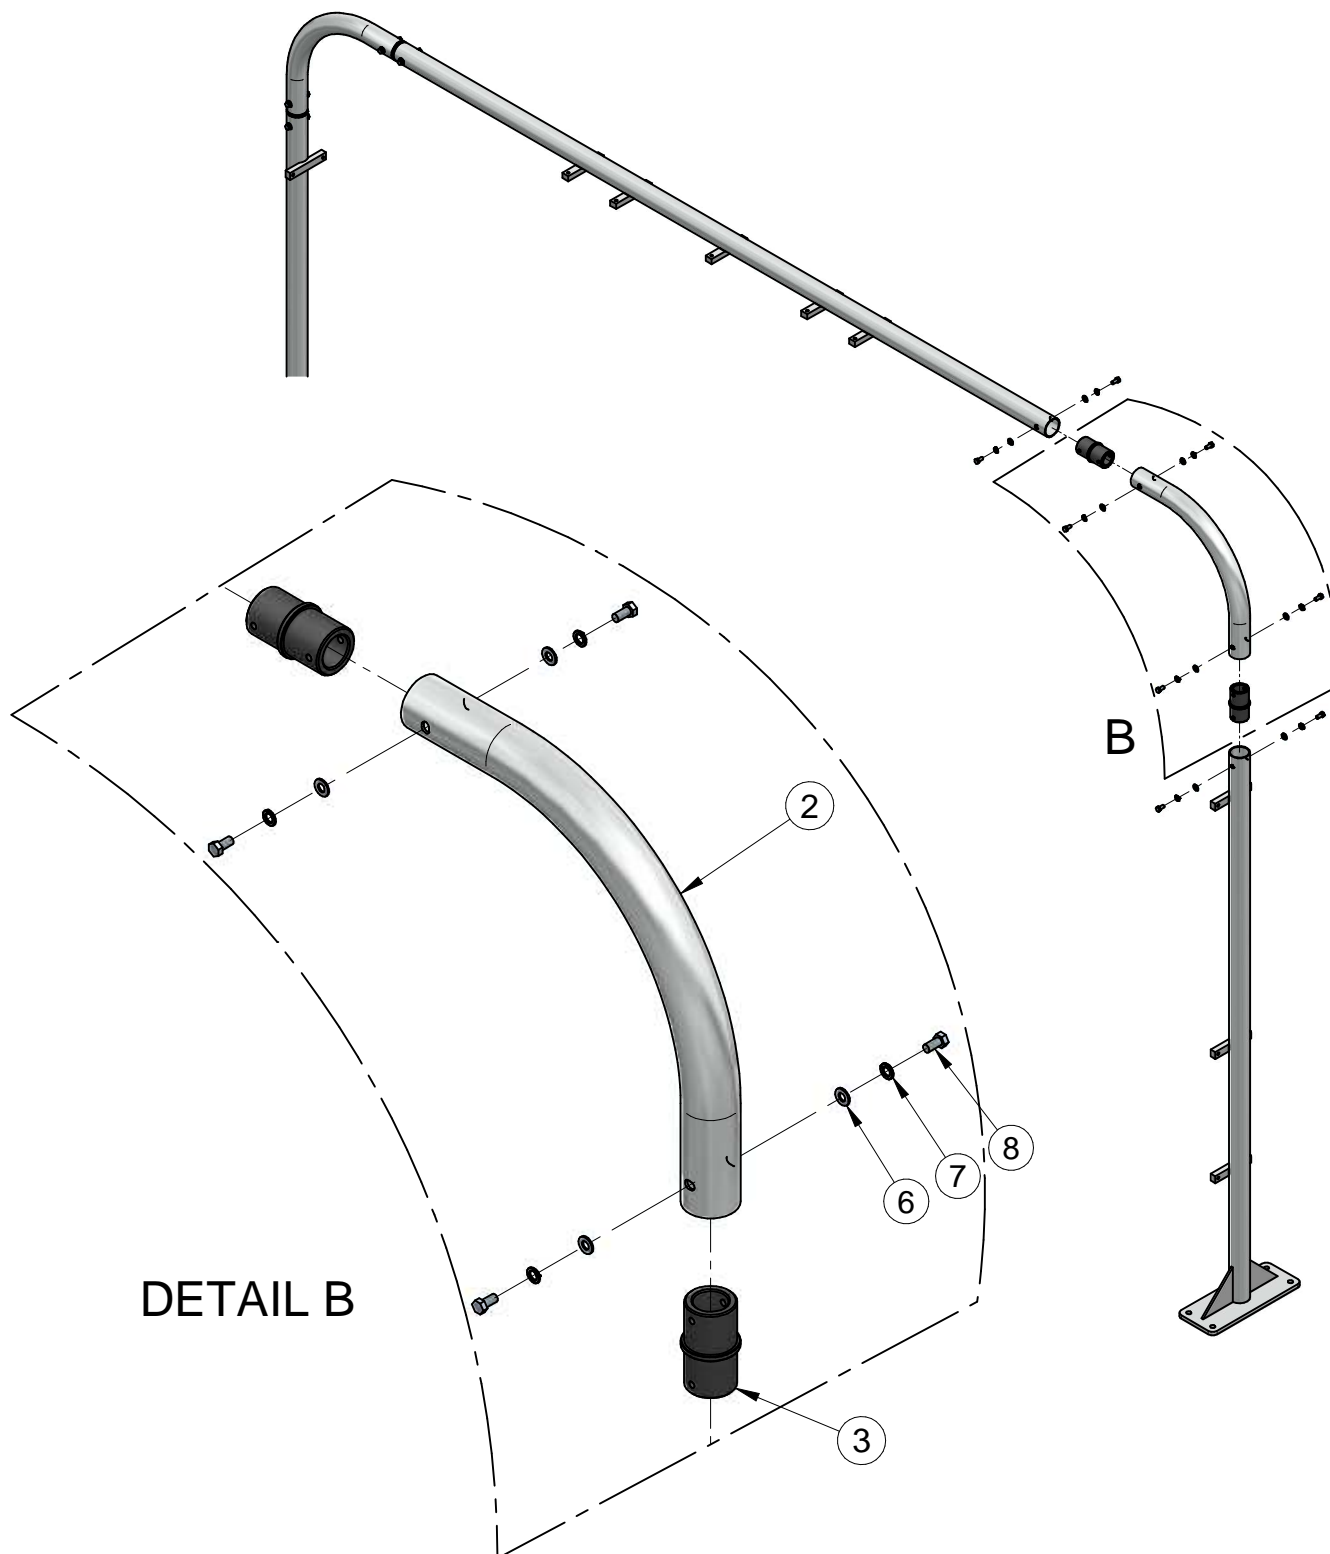

46-550-00-SG RW111 WIDE ROUND VERSA ARCH SILVER GRAY EXPLOSION

- >PRE-ASSEMBLE ELBOWS ONLY. POSTS & TOP BEAM SHIP AS PIECES.
- >SEAL ELBOW INSERTS AS PER DETAIL 'C'.
- >TEST INSTALL INSERTS FOR FIT WITH TUBES BEFORE SHIPPING.
- >INCLUDE SURE SEAL PRODUCT #33-725-10-PP WITH HARDWARE BOX.

- APPLY SURE SEAL (ASSY0116) BETWEEN THE PLATE AND THE TUBE WHERE THERE IS NO WELD

DETAIL A

46-550-00-SG RW111 WIDE ROUND VERSA ARCH SILVER GRAY EXPLOSION

46-550-00-SG RW111 WIDE ROUND VERSA ARCH SILVER GRAY EXPLOSION

DETAIL C

46-550-00-SG RW111 WIDE ROUND VERSA ARCH SILVER GRAY PARTS LIST

REF.	DESCRIPTION	PART NUMBER	QTY
1	ADHESIVE SEALANT 'SURE CHECK' LSC 9019 CLR 5OZ TUBE (*NOT SHOWN*)	33-725-10-PP	1
2	ALUMINUM ELBOW SG	* 46-500-20-SG	2
3	RW111 TUBE INSERT AL X 4-1/4"LG BLACK	46-500-40-BK	4
4	RW111 WIDE ARCH POST PC SILVER GRAY	* 46-550-10-SG	2
5	RW111 WIDE ARCH TOP BEAM PC SILVER GRAY 109"	* 46-550-40-SG	1
6	WSHR SS FLAT 3/8" 0.071-0.082 THK.75" OD / 0.406" ID	80-106-000-SI	16
7	WSHR SS LOCK 3/8"	80-906-000-SI	16
8	HHCS SS 3/8"-16 x 3/4"	82-506-012-SIC	16