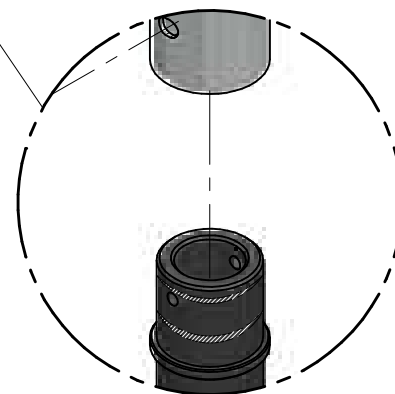

46-550-00-SG RW111 WIDE ROUND VERSA ARCH SILVER GRAY EXPLOSION

- >PRE-ASSEMBLE ELBOWS ONLY. POSTS & TOP BEAM SHIP AS PIECES.
- >SEAL ELBOW INSERTS AS PER DETAIL 'C'.
- >TEST INSTALL INSERTS FOR FIT WITH TUBES BEFORE SHIPPING.
- >INCLUDE SURE SEAL PRODUCT #33-725-10-PP WITH HARDWARE BOX.

- APPLY SURE SEAL (ASSY0116) BETWEEN THE PLATE AND THE TUBE WHERE THERE IS NO WELD

DETAIL A

46-550-00-SG RW111 WIDE ROUND VERSA ARCH SILVER GRAY EXPLOSION

46-550-00-SG RW111 WIDE ROUND VERSA ARCH SILVER GRAY EXPLOSION

- APPLYING SEALANT:
- CLEAN OUTSIDE OF INSERT & INSIDE OF TUBE WITH SOLVANT CLEANER.
 - APPLY 2 BEADS OF SURE SEAL (ASSY0116) TO BLACK INSERT AS SHOWN.
 - PUSH THE INSERT INTO THE TUBE ELBOW UNTIL HOLES ARE ALIGNED.
 - SEALANT WILL SQUEEZE OUT AT THE SEAM.
 - REMOVE EXCESS SEALANT FROM JOINT.
 - APPLY HARDWARE TO HOLD THE INSERT IN PLACE.
- DRY TIME: 10-40min; CURE TIME: 24h PLUS

DETAIL C

46-550-00-SG RW111 WIDE ROUND VERSA ARCH SILVER GRAY PARTS LIST

REF.	DESCRIPTION	PART NUMBER	QTY
1	ADHESIVE SEALANT 'SURE CHECK' LSC 9019 CLR 5OZ TUBE (*NOT SHOWN*)	33-725-10-PP	1
2	ALUMINUM ELBOW SG	* 46-500-20-SG	2
3	RW111 TUBE INSERT AL X 4-1/4"LG BLACK	46-500-40-BK	4
4	RW111 WIDE ARCH POST PC SILVER GRAY	* 46-550-10-SG	2
5	RW111 WIDE ARCH TOP BEAM PC SILVER GRAY 109"	* 46-550-40-SG	1
6	WSHR SS FLAT 3/8" 0.071-0.082 THK.75" OD / 0.406" ID	80-106-000-SI	16
7	WSHR SS LOCK 3/8"	80-906-000-SI	16
8	HHCS SS 3/8"-16 x 3/4"	82-506-012-SIC	16