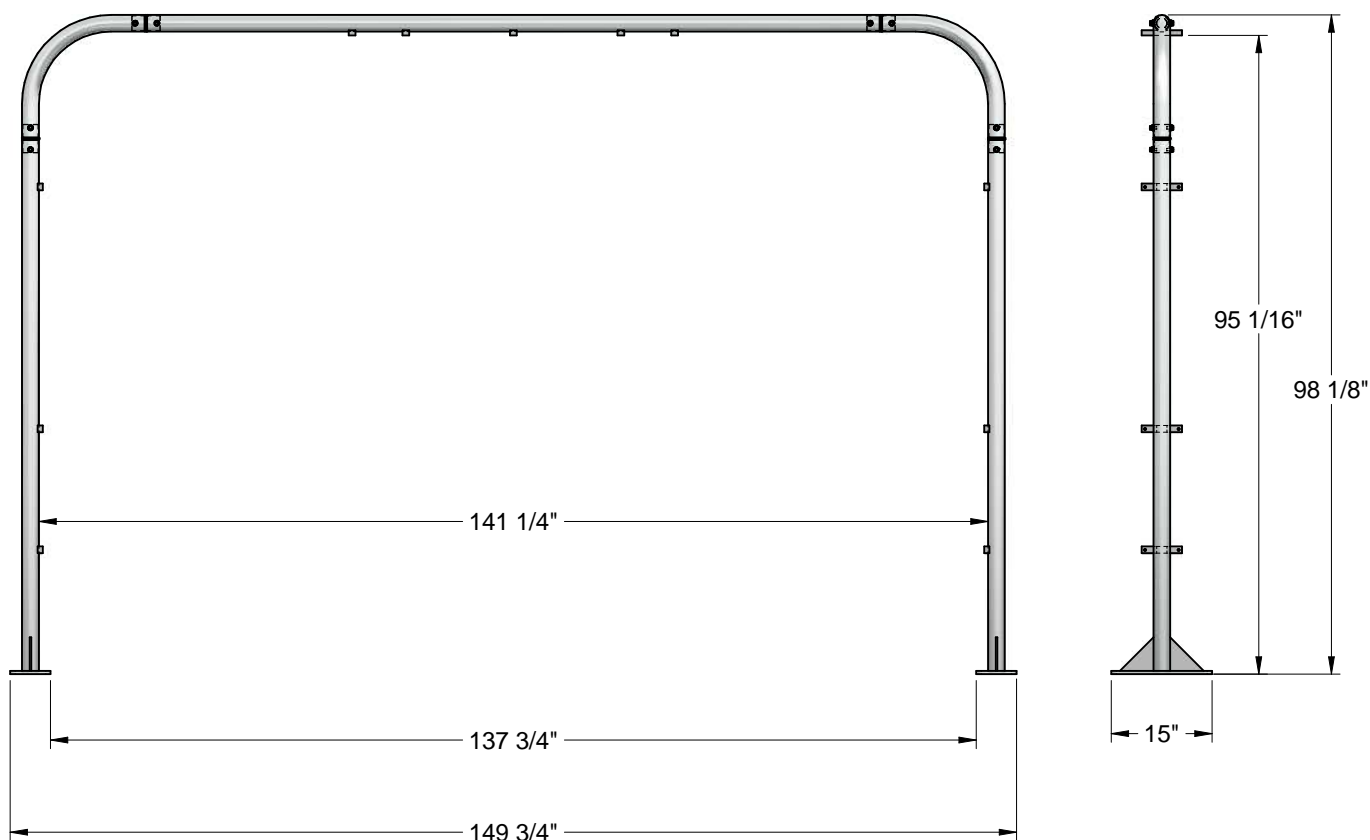

46-550-00-SG RW111 WIDE ROUND VERSA ARCH SILVER GRAY OVER VIEW

46-550-00-BK FOR COLOR BLACK
46-550-00-BU FOR COLOR BLUE
46-550-00-GR FOR COLOR GREEN
46-550-00-RD FOR COLOR RED
46-550-00-WT FOR COLOR WHITE
46-550-00-YL FOR COLOR YELLOW