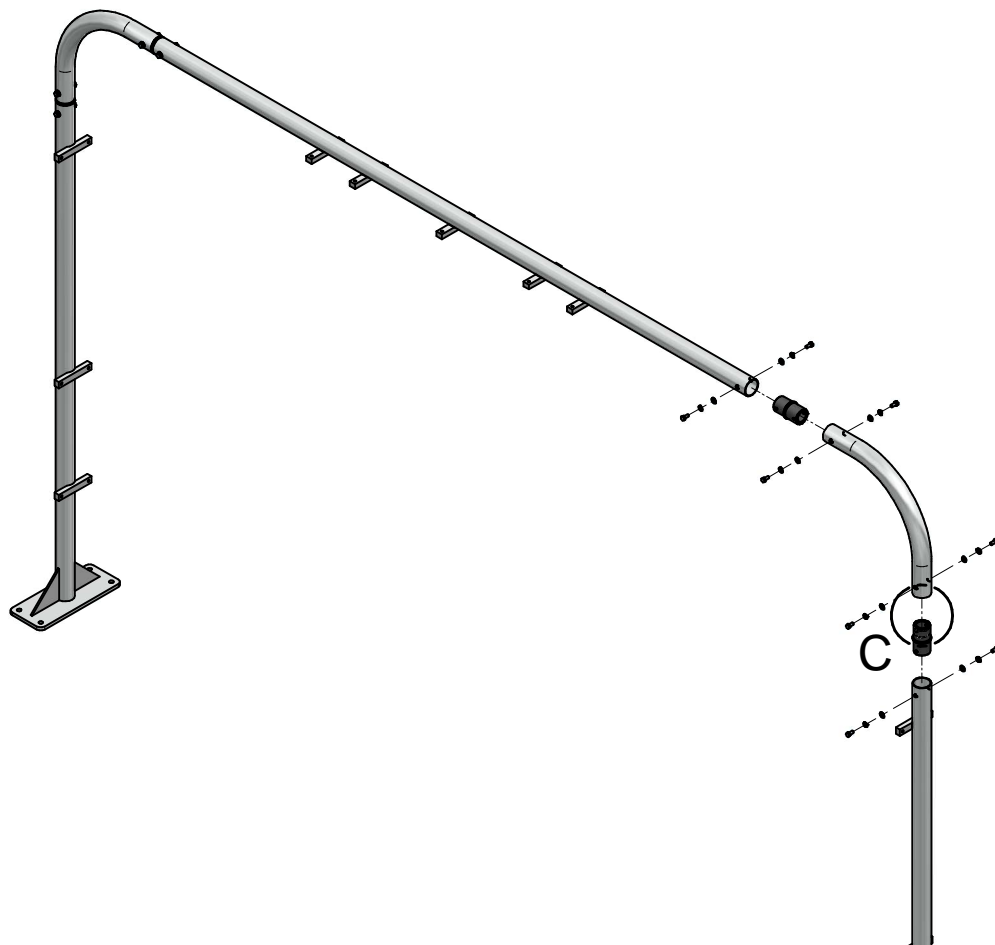

46-550-00-SG RW111 WIDE ROUND VERSA ARCH SILVER GRAY EXPLOSION

- >PRE-ASSEMBLE ELBOWS ONLY. POSTS & TOP BEAM SHIP AS PIECES.
- >SEAL ELBOW INSERTS AS PER DETAIL 'C'.
- >TEST INSTALL INSERTS FOR FIT WITH TUBES BEFORE SHIPPING.
- >INCLUDE SURE SEAL PRODUCT #33-725-10-PP WITH HARDWARE BOX.

- APPLY SURE SEAL (ASSY0116) BETWEEN THE PLATE AND THE TUBE WHERE THERE IS NO WELD

DETAIL A

46-550-00-SG RW111 WIDE ROUND VERSA ARCH SILVER GRAY EXPLOSION

46-550-00-SG RW111 WIDE ROUND VERSA ARCH SILVER GRAY EXPLOSION

DETAIL C

46-550-00-SG RW111 WIDE ROUND VERSA ARCH SILVER GRAY PARTS LIST

REF.	DESCRIPTION	PART NUMBER	QTY
1	ADHESIVE SEALANT 'SURE CHECK' LSC 9019 CLR 5OZ TUBE (*NOT SHOWN*)	33-725-10-PP	1
2	ALUMINUM ELBOW SG	* 46-500-20-SG	2
3	RW111 TUBE INSERT AL X 4-1/4"LG BLACK	46-500-40-BK	4
4	RW111 WIDE ARCH POST PC SILVER GRAY	* 46-550-10-SG	2
5	RW111 WIDE ARCH TOP BEAM PC SILVER GRAY 109"	* 46-550-40-SG	1
6	WSHR SS FLAT 3/8" 0.071-0.082 THK.75" OD / 0.406" ID	80-106-000-SI	16
7	WSHR SS LOCK 3/8"	80-906-000-SI	16
8	HHCS SS 3/8"-16 x 3/4"	82-506-012-SIC	16