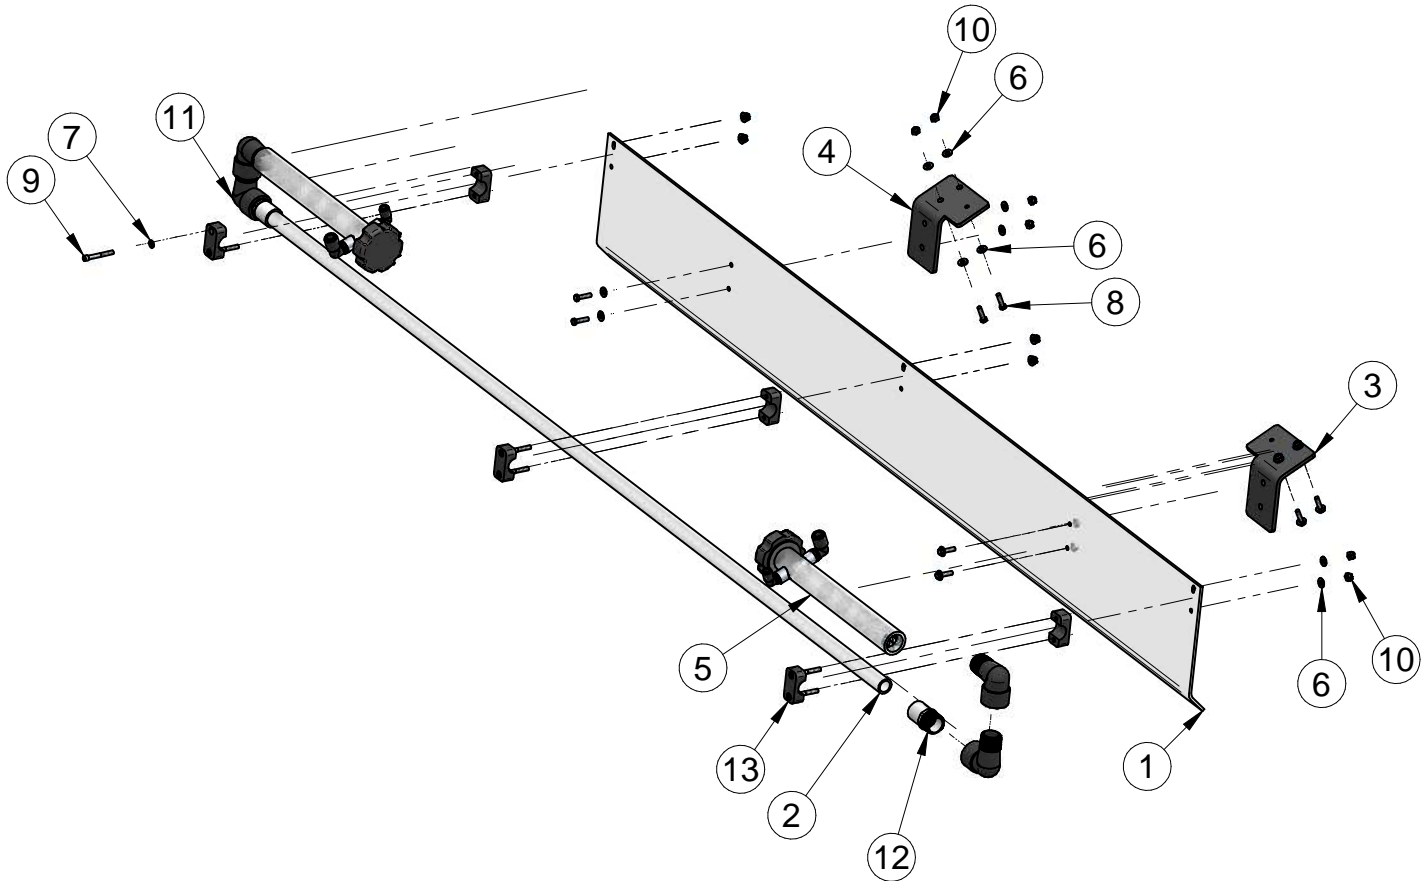

DOCUMENT #EPL-46-100-00-MP

ASSEMBLY VIEW

PARTS LIST

REF.	DESCRIPTION	PART NUMBER	QTY
1	AQUAFOAMER DRIP SHEET	46-100-02-PP	1
2	AQUAFOAMER LONG TUBE	46-101-01-MP	1
3	AQUAFOAMER & LIGHT STRIP MOUNT (RIGHT) (BLACK)	46-102-00-BK	1
4	AQUAFOAMER & LIGHT STRIP MOUNT (LEFT) (BLACK)	46-103-00-BK	1
5	FOAM GENERATOR (GEN)	46-105-50-PP	2
6	WSHR SS FLAT 1/4" (0.056"/0.063"THK)	80-104-000-SI	22
7	WSHR SS FLAT SMALL-OD 1/4"	80-304-000-SI	6
8	HHCS SS 1/4"-20 x 1"	82-504-016-SIC	8
9	SHCS SS 1/4-20x2"	82-704-032-SIC	6
10	NUT SS NYLOCK 1/4"-20	85-004-000-SIC	14
11	FTG ELB 90DEG 1"MPT-1"FPT SCH80 POLY (BLACK)	90-080-22-PP	4
12	3/4 SOCKET FEMALE X 1 NPT MALE, REDUCING ADAPTER (McMASTER-CARR # 4880K435 OR EQUIVALENT)	90-080-29-PP	2
13	HOSE BLOCK 3/4P SNGL (2 HALVES) BLACK	90-157-00-PP	3