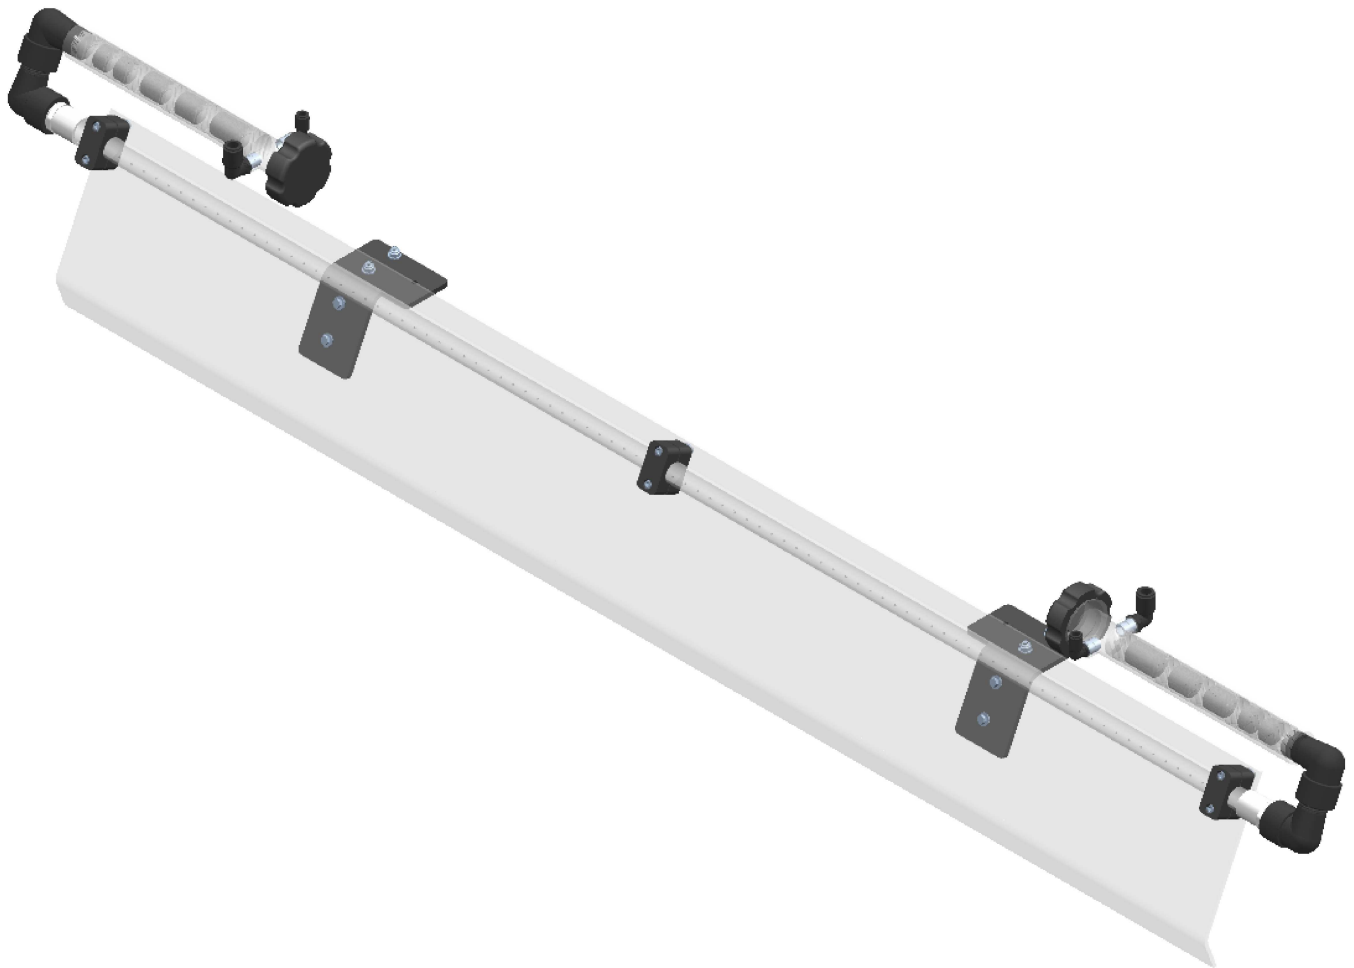

DOCUMENT #EPL-46-100-00-MP

ASSEMBLY VIEW

PARTS LIST

REF.	DESCRIPTION	PART NUMBER	QTY
1	AQUAFOAMER DRIP SHEET	46-100-02-PP	1
2	AQUAFOAMER LONG TUBE	46-101-01-MP	1
3	AQUAFOAMER & LIGHT STRIP MOUNT (RIGHT) (BLACK)	46-102-00-BK	1
4	AQUAFOAMER & LIGHT STRIP MOUNT (LEFT) (BLACK)	46-103-00-BK	1
5	FOAM GENERATOR (GEN)	46-105-50-PP	2
6	WSHR SS FLAT 1/4" (0.056"/0.063"THK)	80-104-000-SI	22
7	WSHR SS FLAT SMALL-OD 1/4"	80-304-000-SI	6
8	HHCS SS 1/4"-20 x 1"	82-504-016-SIC	8
9	SHCS SS 1/4-20x2"	82-704-032-SIC	6
10	NUT SS NYLOCK 1/4"-20	85-004-000-SIC	14
11	FTG ELB 90DEG 1"MPT-1"FPT SCH80 POLY (BLACK)	90-080-22-PP	4
12	3/4 SOCKET FEMALE X 1 NPT MALE, REDUCING ADAPTER (McMASTER-CARR # 4880K435 OR EQUIVALENT)	90-080-29-PP	2
13	HOSE BLOCK 3/4P SNGL (2 HALVES) BLACK	90-157-00-PP	3