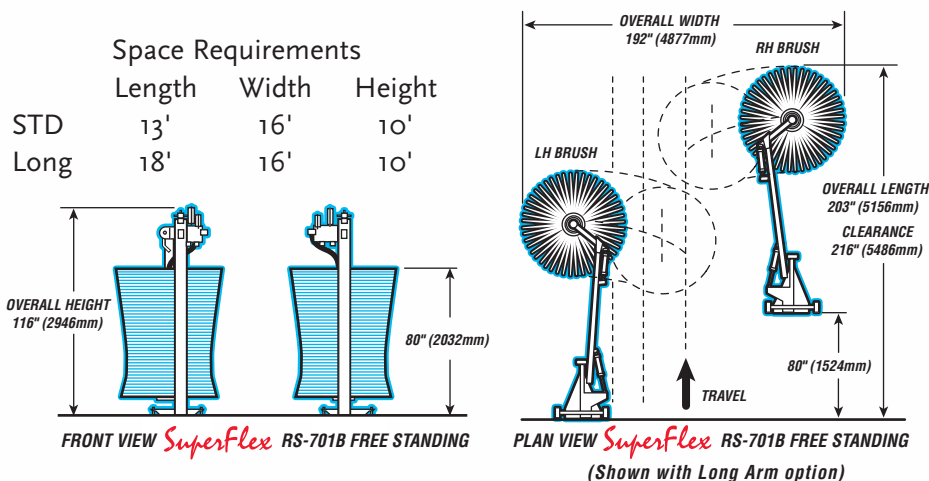

How does the SuperFlex differ from other wraparounds?

The MacNeil RS-701 SuperFlex wraparound is truly unique in design and functionality. Our ability to control main and secondary arm movement allows the SuperFlex wrap to reach across the center of the vehicle providing exceptional dwell time and surface contact. 110 rpm core rotation speed and feather light side pressures dramatically enhance the RS-701's profiling movement around the shape of any vehicle providing a cleaning and polishing effect like no other wraparound available. Our 2nd generation Envirosoft foam material is the industry's answer to the need and desire for a quiet, gentle cleaning material that is safe and friendly to all vehicles. With these features in mind, the need for expensive prep work can be virtually eliminated keeping your profits where they should be. With over 25 years of manufacturing excellence and a commitment to our customers, we understand what is required to succeed in this challenging business. If you are a serious operator and want engineered quality and performance out of your investment in vehicle wash equipment, MacNeil Wash Systems has the answer. Get results! Get MacNeil!