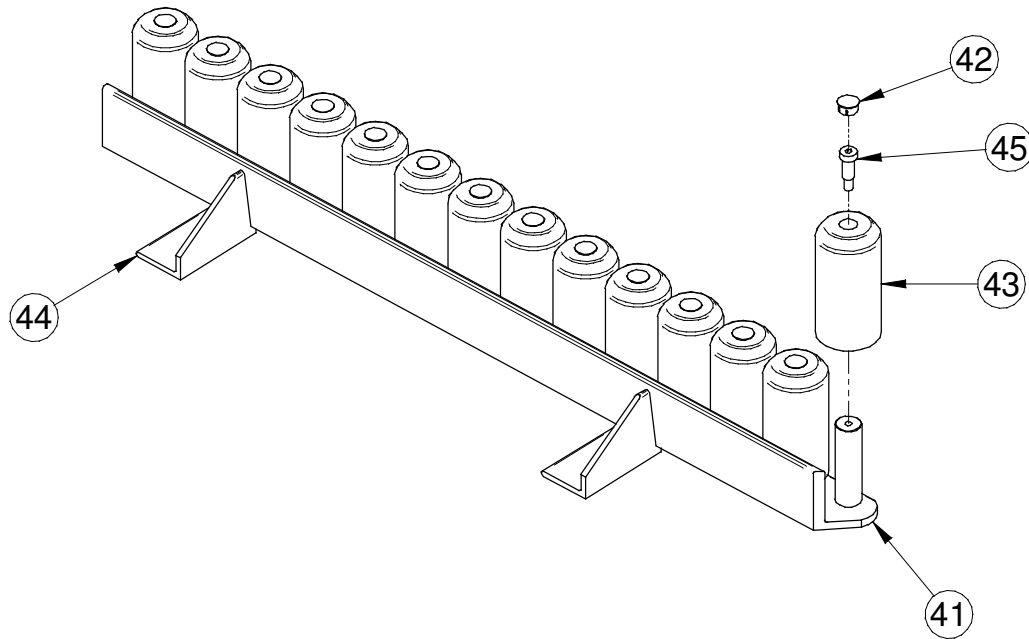

RC120 CORRELATOR

DOCUMENT #EPL-RC120

SHOWN:

WHEEL SAFE PETRO CANADA #11-170-00-MP

REF.	DESCRIPTION	PART NUMBER	QTY
41	RC120 WHEEL PRCTR 14 PIN P-Can. ZINC PLATED	11-170-01-ZN	1
42	BUTTON PLUG NY 3/4" 245-045	90-055-12-PP	14
43	ROLLER RPLCMNT PETRO CAN UHMW YELLOW Dia.2-3/4"	11-171-00-MP	14
44	RETRO SUPPORT ANGLE	11-161-02-ZN	2
45*	SHSS SS Dia.1/2" X 1" (3/8"-16 UNC)	82-408-016-SIC	14