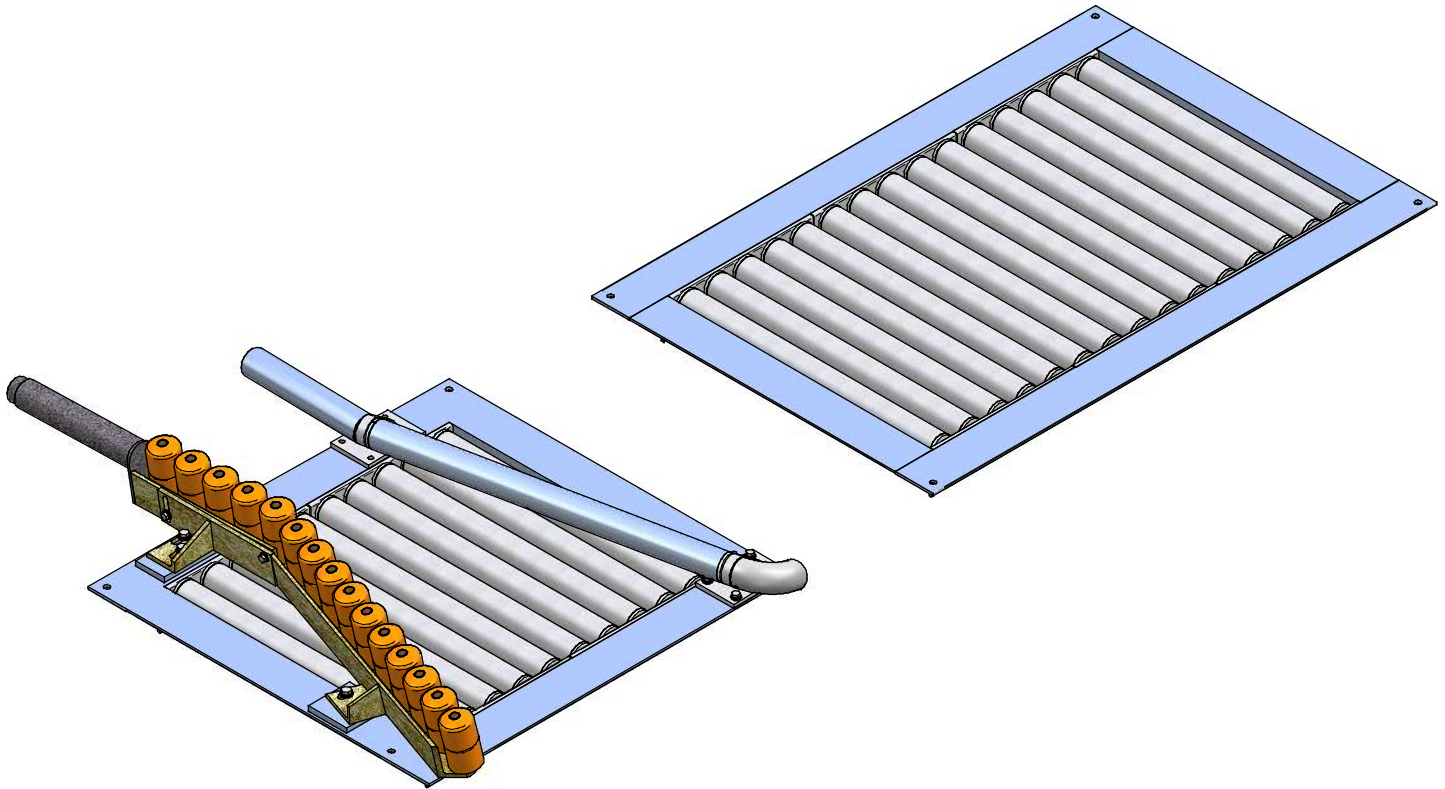

90 Welham Road, Barrie, Ontario 705-722-7649

TITLE RC120 CORRELATOR PARTS LIST #EPL-RC120		
PART NO EPL-RC120	DWG NO EPL-RC120	REV D
DATE: OCTOBER 19,2004	SHEET 1 OF 8	

MacNeil Wash Systems- Parts List