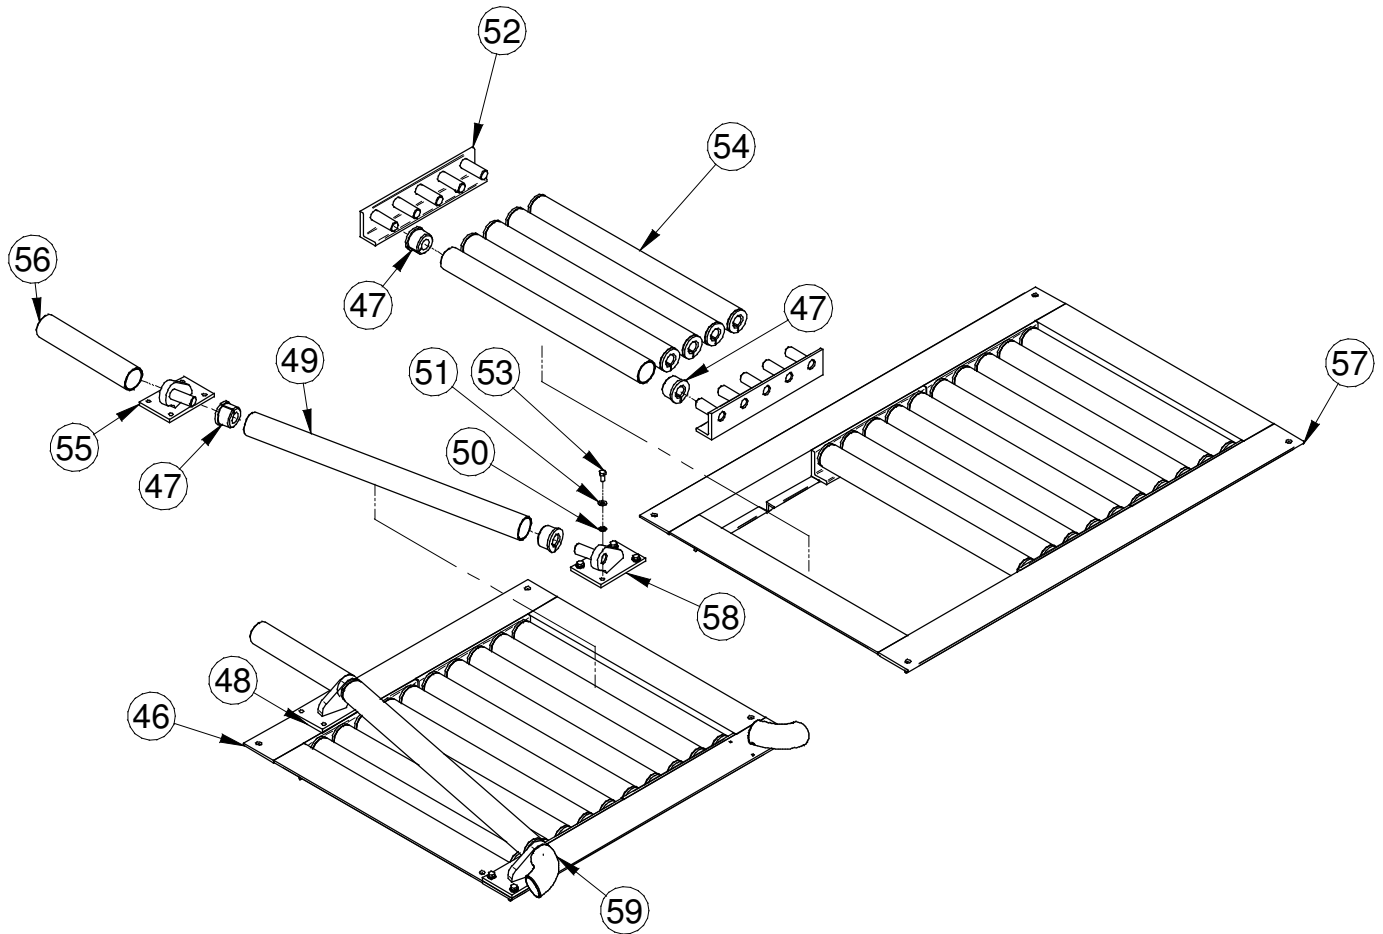

RC120 CORRELATOR

DOCUMENT #EPL-RC120

SHOWN:

CORRELATOR w/o WHEEL SAFE #11-G10-00

90 Welham Road, Barrie, Ontario 705-722-7649

TITLE RC120 CORRELATOR PARTS LIST #EPL-RC120		
PART NO EPL-RC120	DWG NO EPL-RC120	REV D
DATE: OCTOBER 19,2004	SHEET 7 OF 8	

MacNeil Wash Systems- Parts List