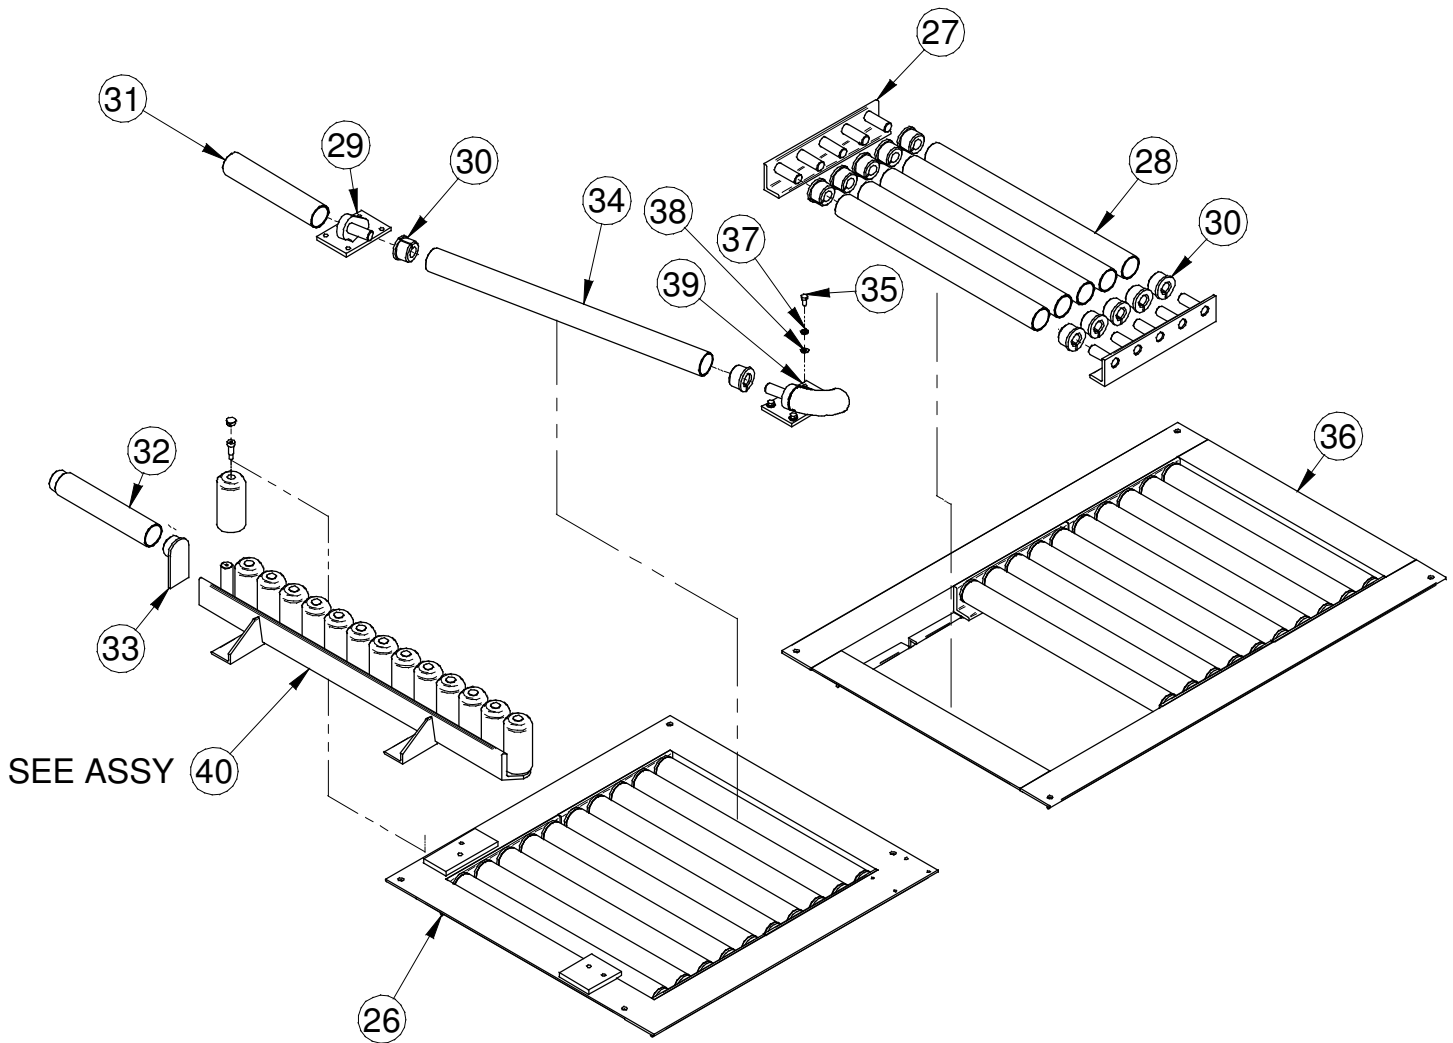

RC120 CORRELATOR

DOCUMENT #EPL-RC120

SHOWN:

CORRELATOR w/ WHEEL SAFE PETRO CANADA #11-G10-20

90 Welham Road, Barrie, Ontario 705-722-7649

TITLE RC120 CORRELATOR PARTS LIST #EPL-RC120		
PART NO EPL-RC120	DWG NO EPL-RC120	REV D
DATE: OCTOBER 19,2004	SHEET 4 OF 8	

MacNeil Wash Systems- Parts List