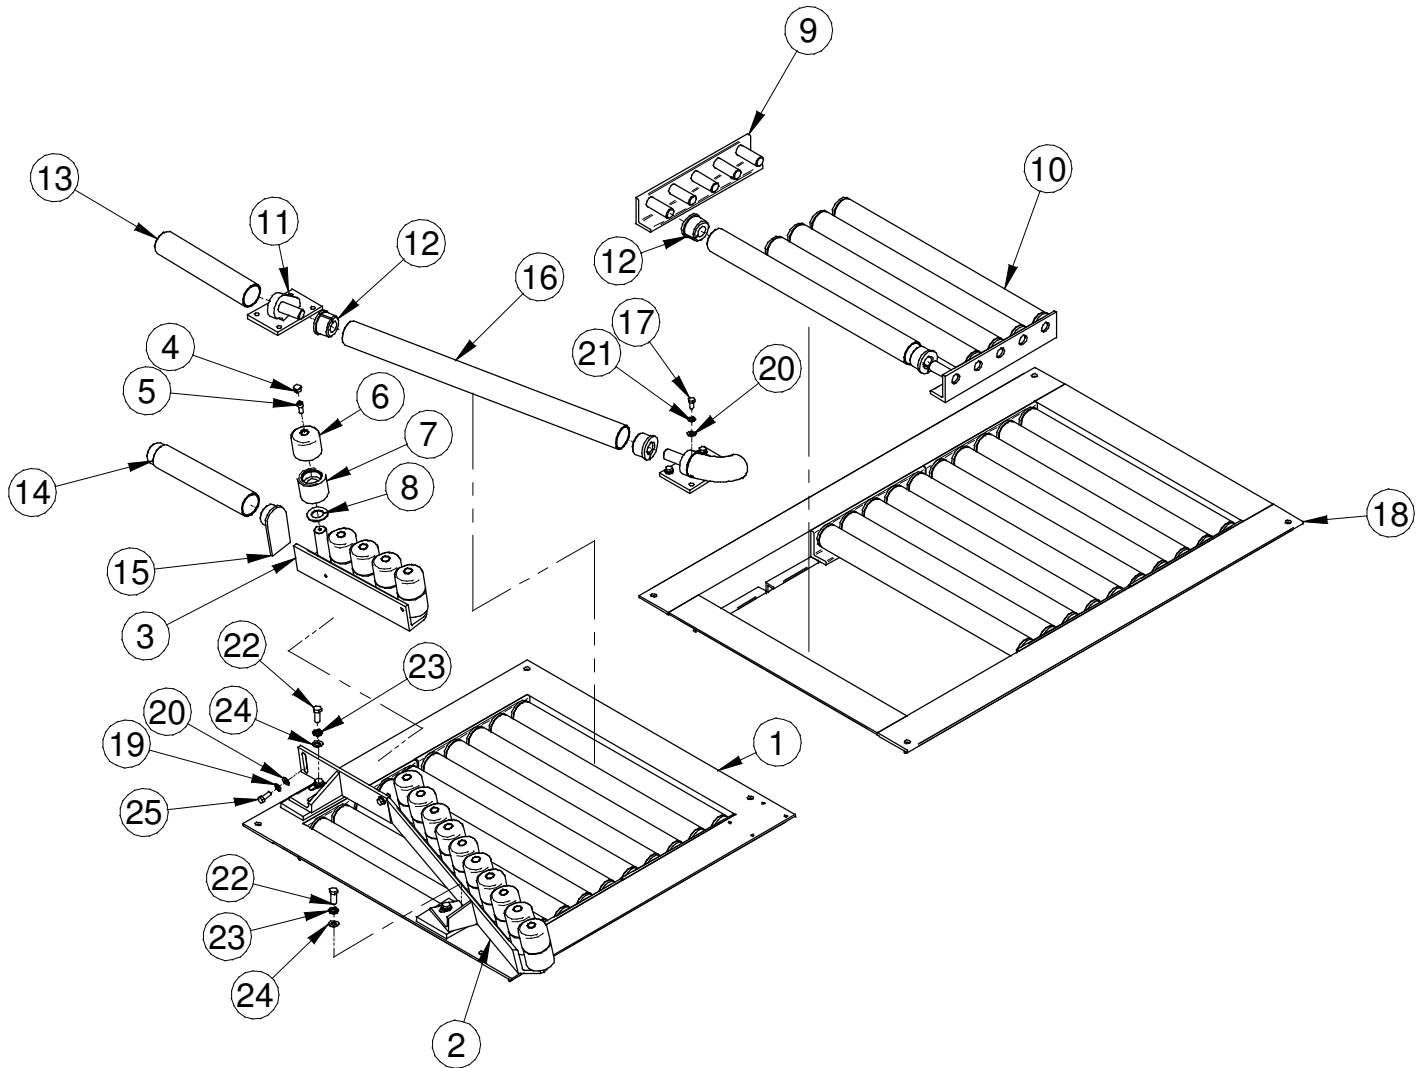

RC120 CORRELATOR

DOCUMENT #EPL-RC120

SHOWN:

CORRELATOR w/ WHEEL SAFE STANDARD #11-G10-10

90 Welham Road, Barrie, Ontario 705-722-7649

TITLE RC120 CORRELATOR PARTS LIST #EPL-RC120		
PART NO EPL-RC120	DWG NO EPL-RC120	REV D
DATE: OCTOBER 19,2004	SHEET 2 OF 8	

MacNeil Wash Systems- Parts List