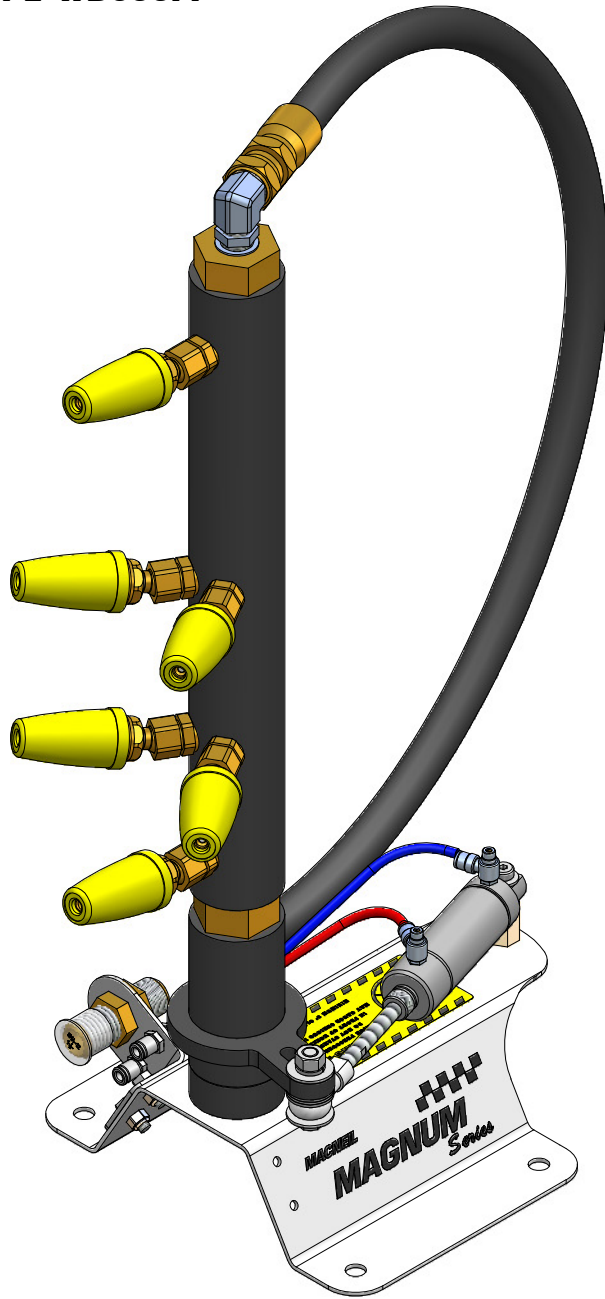

WB600FF WHEEL BLASTER
DOCUMENT #EPL-WB600FF

PS SHOWN

HIGH PRESSURE STRAINER
#90-126-00-MP

AIR CONTROL PANEL ASSEMBLY
24VAC - # 15-600-00-MP
110VAC - # 15-600-10-MP

90 Welham Road, Barrie, Ontario 705-722-7649

TITLE WB600FF WHEEL BLASTER 6-NOZZLE FF		
PART NO. EPL-WB600FF	DWG NO EPL-WB600FF	REV D
DATE: NOV 22, 2007	SHEET 1 OF 6	

MacNeil Wash Systems- Parts List

WB600FF WHEEL BLASTER

DOCUMENT #EPL-WB600FF

90 Welham Road, Barrie, Ontario 705-722-7649

NOTE: ITEM #50 - BURKERT SOLENOID VALVE IF 24VAC
THE PART NO. IS 90-135-00-PP

MacNeil Wash Systems- Parts List

90 Welham Road, Barrie, Ontario 705-722-7649

TITLE		
WB600FF WHEEL BLASTER 6-NOZZLE FF		
PART NO	DWG NO	REV
EPL-WB600FF	EPL-WB600FF	D
DATE: NOV 22, 2007	SHEET 6 OF 6	