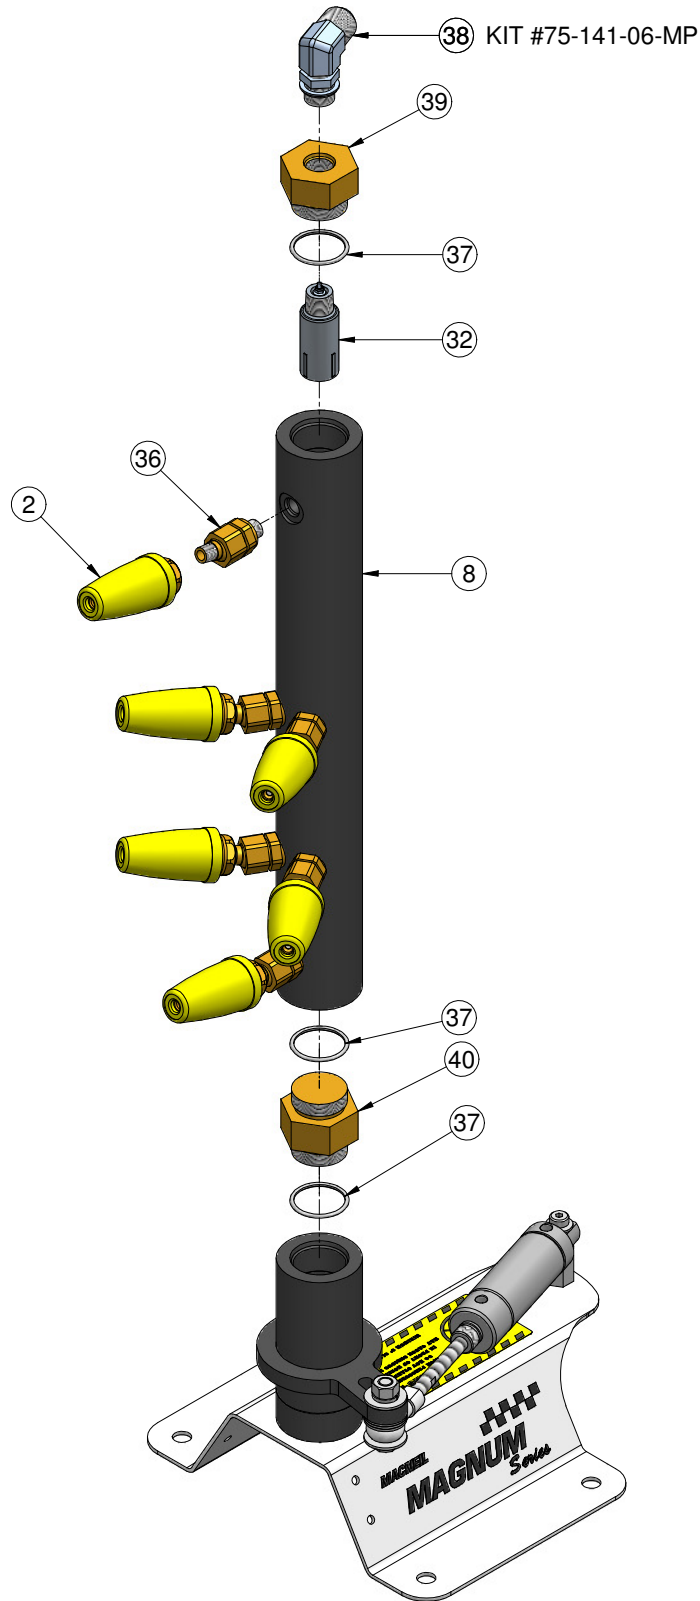

WB600FF WHEEL BLASTER
DOCUMENT #EPL-WB600FF

PS SHOWN

HIGH PRESSURE STRAINER
#90-126-00-MP

AIR CONTROL PANEL ASSEMBLY
24VAC - # 15-600-00-MP
110VAC - # 15-600-10-MP

90 Welham Road, Barrie, Ontario 705-722-7649

TITLE WB600FF WHEEL BLASTER 6-NOZZLE FF		
PART NO. EPL-WB600FF	DWG NO EPL-WB600FF	REV D
DATE: NOV 22, 2007	SHEET 1 OF 6	

MacNeil Wash Systems- Parts List

WB600FF WHEEL BLASTER

DOCUMENT #EPL-WB600FF

90 Welham Road, Barrie, Ontario 705-722-7649

DOCUMENT #EPL-WB600FF

REF.	DESCRIPTION	PART NUMBER	QTY.
43	HELIX/TREADLE CTRL PANEL BACK PLATE	15-600-01-CL	1
44	SPACER NYLON 1/2" DIA x 1/2" SP237	89-008-008-NI	2
45	VALVE 4-WAY BURKERT 24V 08352 c/w Din Plug	90-135-00-PP	1
46	TUBE CONNECTOR 1/4", 1/8"NPT	90-230-05-PP	2
47	FLAT WASHER SS #8	80-108-000-SN	2
48	SCREW PHL PAN-HD SS #8-32 x 1 1/2"	83-508-024-SNC	2
49	NIPPLE brass 1/8 NPT TO 1/4 NPT	90-212-01-PP	1
50	AIR REGULATOR WATTS 0-60PSI MODEL R25-02B	90-110-01-PP	1
51	AIR PRESSURE GAUGE 0-60 PSI BACK MOUNTED	90-060-00-PP	1
52*	DECAL RW103 40 PSI	36-031-26-PP	1
53	FTG ELB SWV 1/4"TB-1/4"NPT 6520-04-04	90-223-06-PP	1