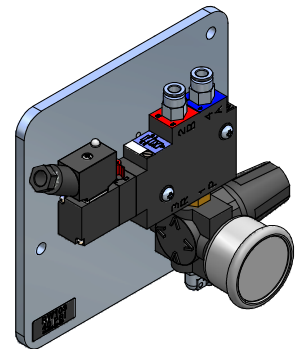

WB600FF WHEEL BLASTER
DOCUMENT #EPL-WB600FF

PS SHOWN

HIGH PRESSURE STRAINER
#90-126-00-MP

AIR CONTROL PANEL ASSEMBLY
24VAC - # 15-600-00-MP
110VAC - # 15-600-10-MP

90 Welham Road, Barrie, Ontario 705-722-7649