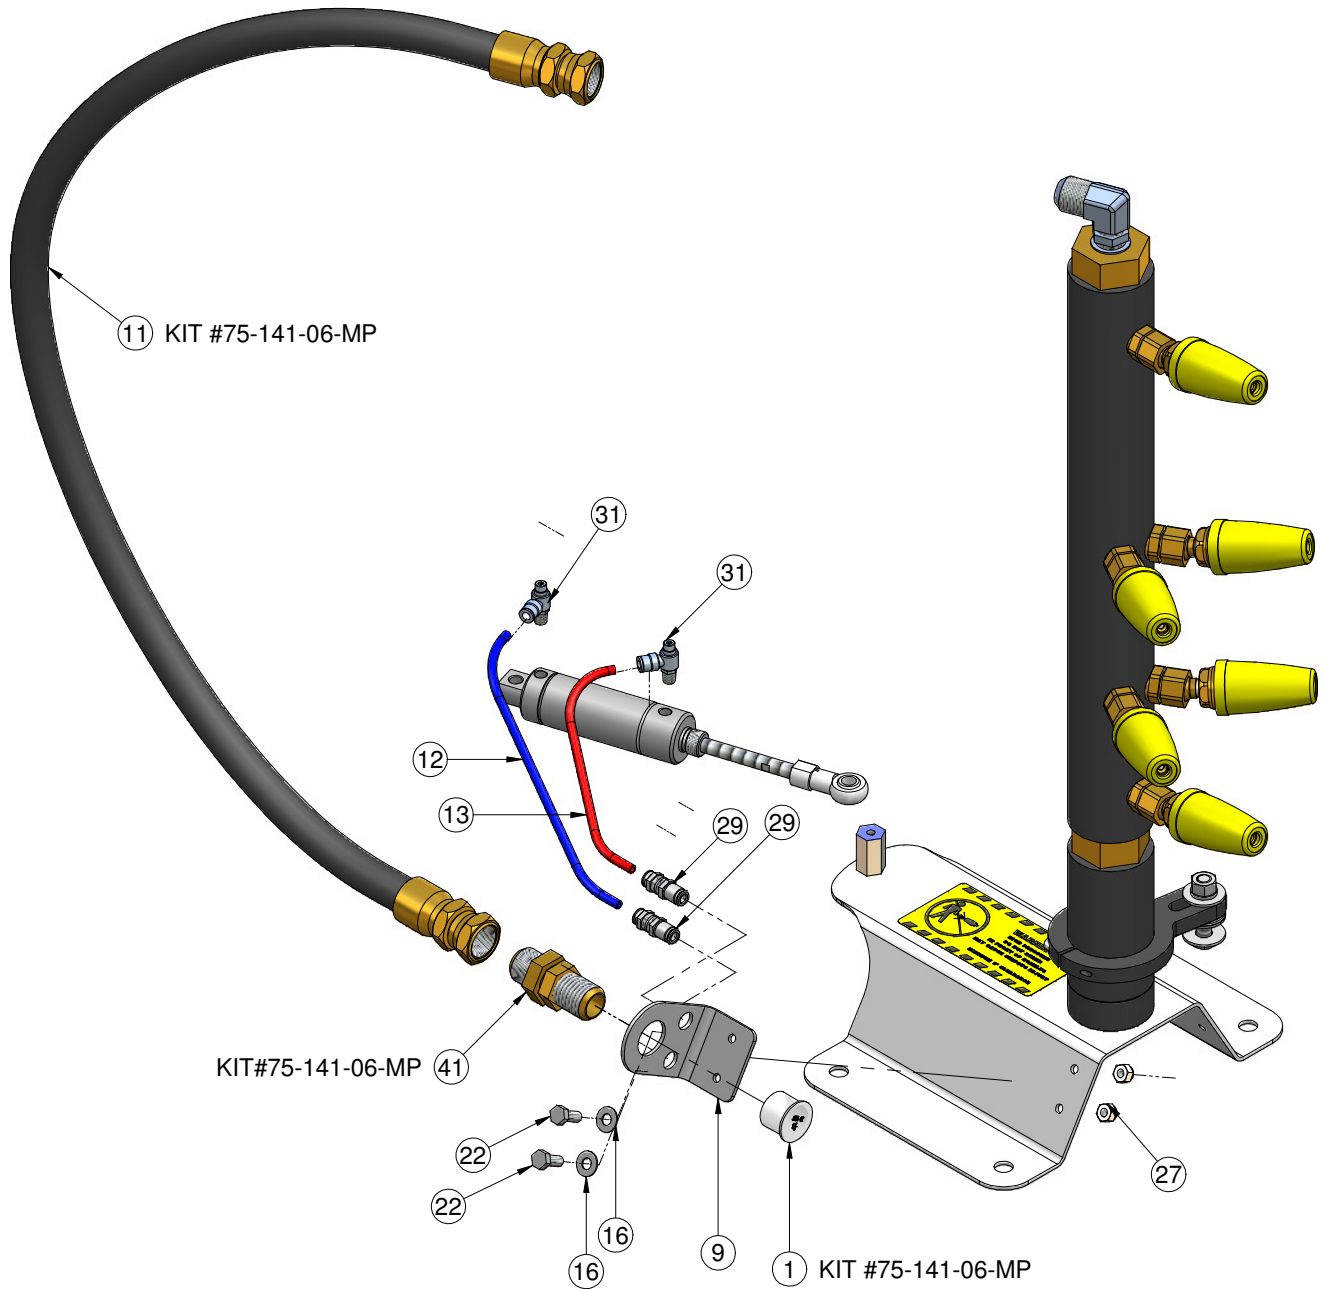

WB600FF WHEEL BLASTER

DOCUMENT #EPL-WB600FF

90 Welham Road, Barrie, Ontario 705-722-7649

TITLE WB600FF WHEEL BLASTER 6-NOZZLE FF		
PART NO EPL-WB600FF	DWG NO EPL-WB600FF	REV D
DATE: NOV 22, 2007	SHEET 4 OF 6	

MacNeil Wash Systems- Parts List