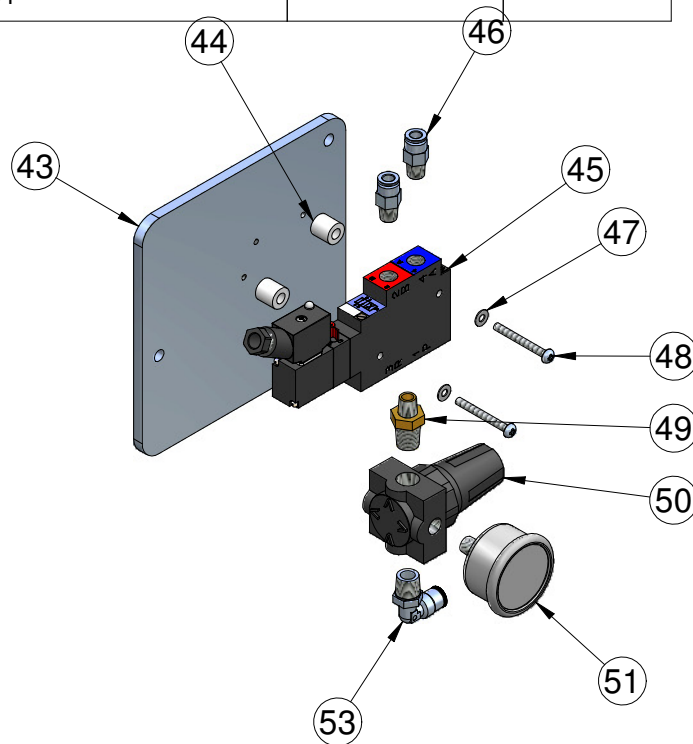

DOCUMENT #EPL-WB600FF

REF.	DESCRIPTION	PART NUMBER	QTY.
43	HELIX/TREADLE CTRL PANEL BACK PLATE	15-600-01-CL	1
44	SPACER NYLON 1/2" DIA x 1/2" SP237	89-008-008-NI	2
45	VALVE 4-WAY BURKERT 24V 08352 c/w Din Plug	90-135-00-PP	1
46	TUBE CONNECTOR 1/4", 1/8"NPT	90-230-05-PP	2
47	FLAT WASHER SS #8	80-108-000-SN	2
48	SCREW PHL PAN-HD SS #8-32 x 1 1/2"	83-508-024-SNC	2
49	NIPPLE brass 1/8 NPT TO 1/4 NPT	90-212-01-PP	1
50	AIR REGULATOR WATTS 0-60PSI MODEL R25-02B	90-110-01-PP	1
51	AIR PRESSURE GAUGE 0-60 PSI BACK MOUNTED	90-060-00-PP	1
52*	DECAL RW103 40 PSI	36-031-26-PP	1
53	FTG ELB SWV 1/4"TB-1/4"NPT 6520-04-04	90-223-06-PP	1

NOTE: ITEM #50 - BURKERT SOLENOID VALVE IF 24VAC
THE PART NO. IS 90-135-00-PP

MacNeil Wash Systems- Parts List

90 Welham Road, Barrie, Ontario 705-722-7649

TITLE		
WB600FF WHEEL BLASTER 6-NOZZLE FF		
PART NO	DWG NO	REV
EPL-WB600FF	EPL-WB600FF	D
DATE: NOV 22, 2007	SHEET 6 OF 6	