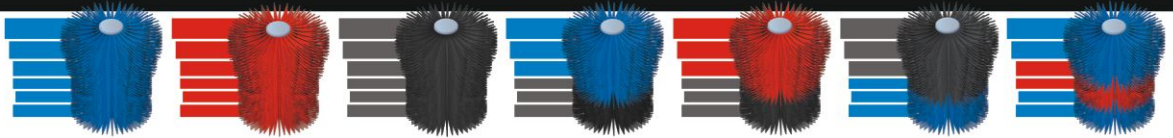

RS301
High Side Washer

70"	21-900-54-UP	21-900-54-RP	21-900-54-KP	21-900-54-VP	21-900-54-ZP	21-900-54-FP	21-900-54-SP