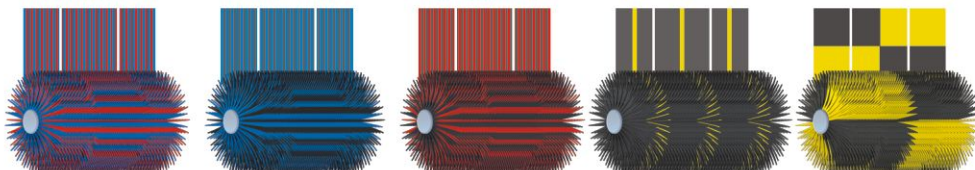

82"	21-900-53-QP	21-900-53-WP	21-900-53-CP	21-900-53-YP	21-900-53-CB
94"	21-900-94-QP	21-900-94-WP	21-900-94-CP	21-900-94-YP	21-900-94-CB