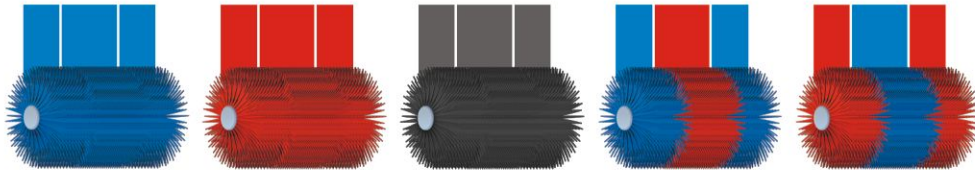

RS1000
Top Brush

82"	21-900-53-UP	21-900-53-RP	21-900-53-KP	21-900-53-SP	21-900-53-EP
94"	21-900-94-UP	21-900-94-RP	21-900-94-KP	21-900-94-SP	21-900-94-EP