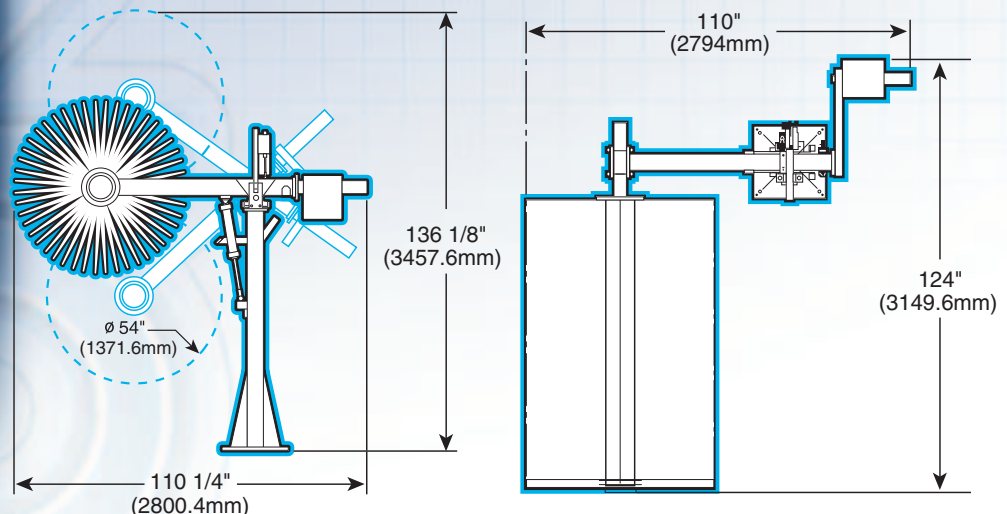

EVOLUTION RS-1000

Get rid of those eyebrows.

Product Features:

- Envirosoft 2nd Generation foam
- Minimal space requirements
- Cantilever design can be mounted on either side of wash bay
- Electric or hydraulic drive
- Standard MacNeil design features including: direct drive, stainless steel bearings and hardware and Pro-Coat finish
- Cleans at line speeds of up to 160 cars/hr

Product Options:

- Auto retract kit for pick-up truck detection
- Foam color selection – red or blue

Technical Data:

Hydraulics

- 4.5 GPM (17 LPM)
- 400 PSI (27.5 BAR) min. pressure

Pneumatics

- 1/4" (6.35 MM) line
- 0.5 CFM (0.014 M/Min)
- 100 PSI (3 BAR) min. pressure

Water

- 3/4" (19 MM) line
- 40 PSI (3 BAR) min. pressure
- 2 GPM (7 LPM)

Electrical

- 24V AC, 1.8 A

The Evolution RS-1000 works well to tackle common cleaning problem areas. It is successful in removing front window 'eyebrows' and in cleaning the upper back windows of SUVs and mini vans.

It also works well on roof rack areas and back spoilers while being forgiving on vehicle extrusions such as antennas, grills, wipers and bug shields.

The Evolution is easy to install and requires very little maintenance. It is gentler and much quieter than a mitter, yet has more cleaning power. And because of its versatile cantilever design, the Evolution can be mounted on either side of the wash bay.

MacNeil Wash Systems Limited
90 Welham Road, Barrie, ON L4N 8Y4 Canada
Ph: 705-722-7649 Fax: 705-722-0582
800-361-7797 www.macneilwash.com